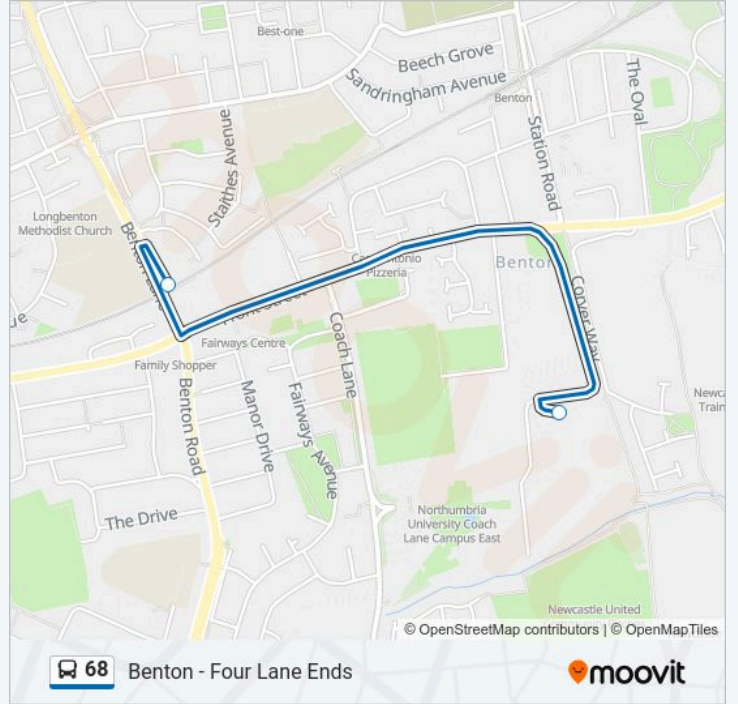

Direction: Benton

2 stops

[VIEW LINE SCHEDULE](#)

Four Lane Ends Interchange, Four Lane Ends

Dwp Tyneview Park, Benton

68 bus Time Schedule

Benton Route Timetable:

Sunday	Not Operational
Monday	06:54 - 18:27
Tuesday	06:54 - 18:27
Wednesday	06:54 - 18:27
Thursday	06:54 - 18:27
Friday	06:54 - 18:27
Saturday	Not Operational

68 bus Info

Direction: Benton

Stops: 2

Trip Duration: 4 min

Line Summary:

Direction: Four Lane Ends

2 stops

[VIEW LINE SCHEDULE](#)

Dwp Tyneview Park, Benton

Four Lane Ends Interchange, Four Lane Ends

68 bus Time Schedule

Four Lane Ends Route Timetable:

Sunday	Not Operational
Monday	06:58 - 18:35
Tuesday	06:58 - 18:35
Wednesday	06:58 - 18:35
Thursday	06:58 - 18:35
Friday	06:58 - 18:35
Saturday	Not Operational

68 bus Info

Direction: Four Lane Ends

Stops: 2

Trip Duration: 4 min

Line Summary:

68 bus time schedules and route maps are available in an offline PDF at moovitapp.com. Use the Moovit App to see live bus times, train schedule or subway schedule, and step-by-step directions for all public transit in North East and Cumbria.