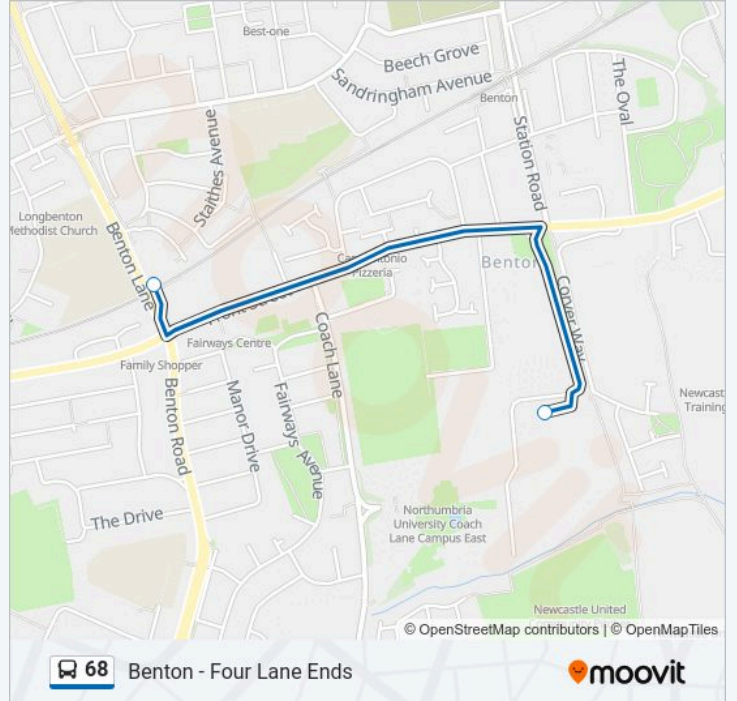

Benton - Four Lane Ends

Get The App

The 68 bus line (Benton - Four Lane Ends) has 2 routes. For regular weekdays, their operation hours are:

(1) Benton: 06:54 - 18:27(2) Four Lane Ends: 06:58 - 18:35

Use the Moovit App to find the closest 68 bus station near you and find out when is the next 68 bus arriving.

Direction: Benton

2 stops

[VIEW LINE SCHEDULE](#)

Four Lane Ends Interchange, Four Lane Ends

Dwp Tyneview Park, Benton

68 bus Time Schedule

Benton Route Timetable:

Sunday	Not Operational
Monday	06:54 - 18:27
Tuesday	06:54 - 18:27
Wednesday	06:54 - 18:27
Thursday	06:54 - 18:27
Friday	06:54 - 18:27
Saturday	Not Operational

68 bus Info

Direction: Benton

Stops: 2

Trip Duration: 4 min

Line Summary:

Direction: Four Lane Ends

2 stops

[VIEW LINE SCHEDULE](#)

Dwp Tyneview Park, Benton

Four Lane Ends Interchange, Four Lane Ends

68 bus Time Schedule

Four Lane Ends Route Timetable:

Sunday	Not Operational
Monday	06:58 - 18:35
Tuesday	06:58 - 18:35
Wednesday	06:58 - 18:35
Thursday	06:58 - 18:35
Friday	06:58 - 18:35
Saturday	Not Operational