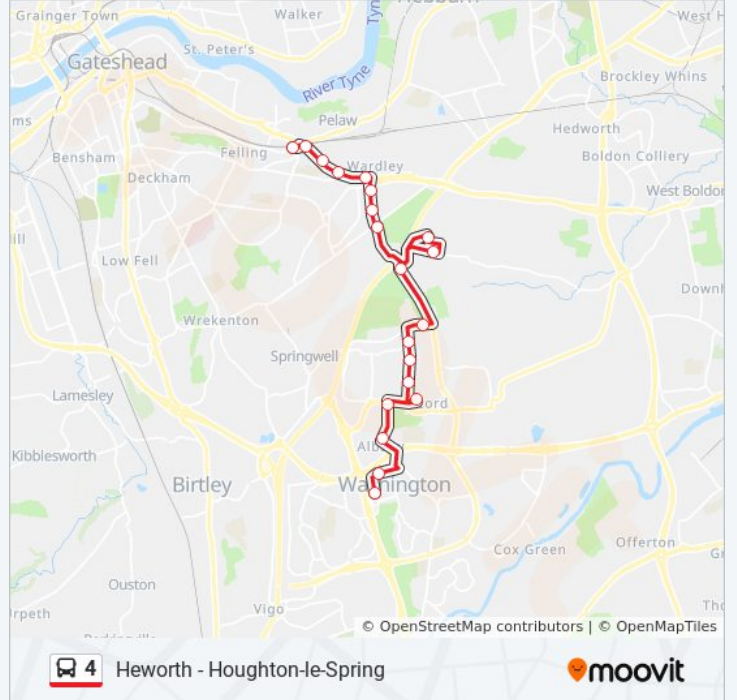

Direction: Washington

20 stops

[VIEW LINE SCHEDULE](#)

Heworth Interchange, Heworth

Heworth Felling By-Pass, Heworth

Felling Bypass-Ennerdale, Heworth

Felling Bypass-Henderson Gardens, Heworth

Sunderland Road - Kirkwood Gardens, Wardley

Heworth Road-School, Usworth

Heworth Road-Douglas Terrace, Usworth

Heworth Road-The Drive, Concord

Concord Bus Station, Concord

Albany Way - Borrowdale, Albany

Albany Way - Windlass Lane, Albany

Washington Retail Park, Washington

4 bus Time Schedule

Washington Route Timetable:

Sunday	05:10 - 21:03
Monday	05:25 - 23:03
Tuesday	05:25 - 23:03
Wednesday	05:25 - 23:03
Thursday	05:25 - 23:03
Friday	05:25 - 23:03
Saturday	05:10 - 23:03

4 bus Info

Direction: Washington

Stops: 20

Trip Duration: 21 min

Line Summary:

4 bus time schedules and route maps are available in an offline PDF at moovitapp.com. Use the [Moovit App](#) to see live bus times, train schedule or subway schedule, and step-by-step directions for all public transit in North East and Cumbria.