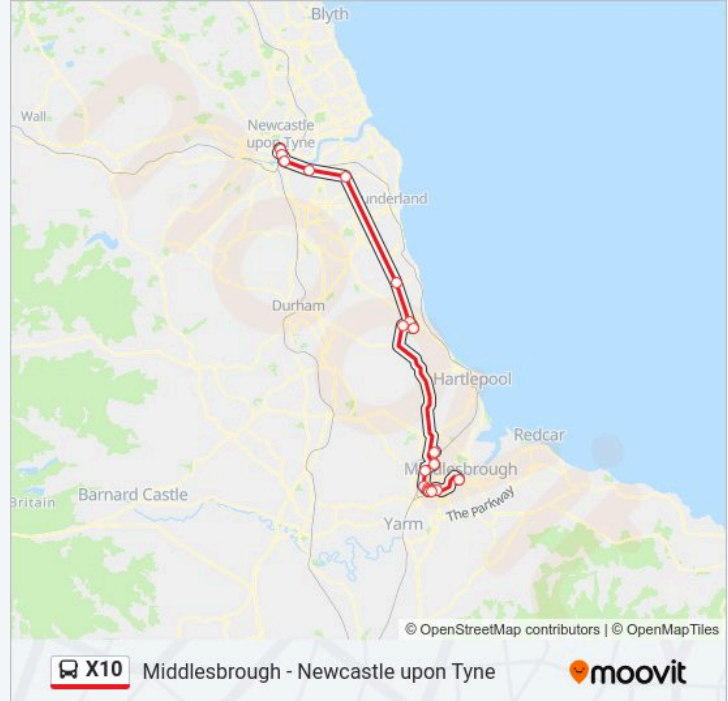

### X10 bus Info

**Direction:** Middlesbrough

**Stops:** 21

**Trip Duration:** 100 min

**Line Summary:**

## Bus Station Stand 11, Middlesbrough

### Direction: Newcastle upon Tyne

22 stops

[VIEW LINE SCHEDULE](#)

Bus Station Stand 19, Middlesbrough

Tees Barrage

Johnson Matthey, Teesdale

Endeavour Court, Teesdale

Kirkdale, Teesdale

### X10 bus Info

**Direction:** Newcastle upon Tyne

**Stops:** 22

**Trip Duration:** 102 min

**Line Summary:**

Gateshead Interchange, Gateshead

John Dobson St-Carliol St, Newcastle upon Tyne

Haymarket St Mary's Place, Newcastle upon Tyne