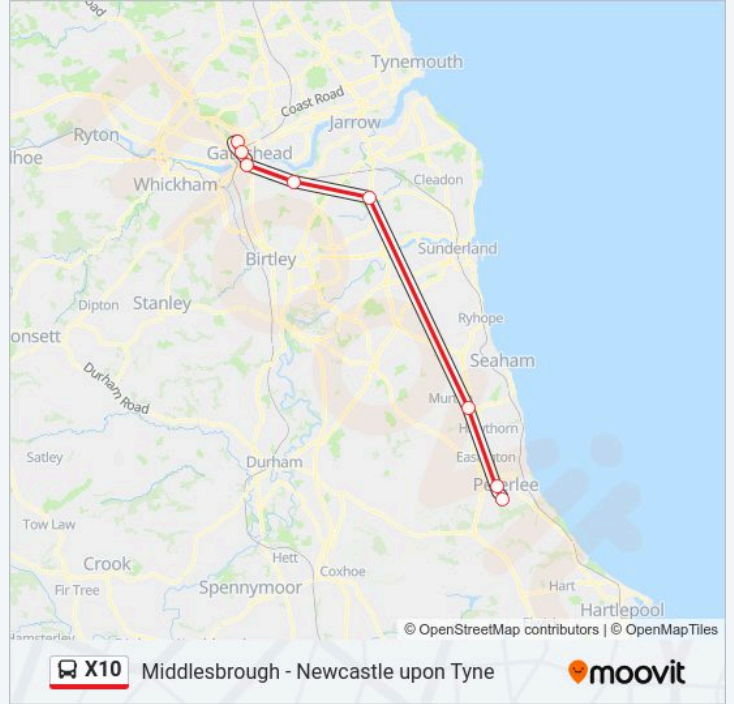

### Direction: Newcastle upon Tyne

22 stops

[VIEW LINE SCHEDULE](#)

Bus Station Stand 19, Middlesbrough

Tees Barrage

Johnson Matthey, Teesdale

Endeavour Court, Teesdale

Kirkdale, Teesdale

### X10 bus Info

**Direction:** Newcastle upon Tyne

**Stops:** 22

**Trip Duration:** 102 min

**Line Summary:**

Gateshead Interchange, Gateshead

John Dobson St-Carliol St, Newcastle upon Tyne

Haymarket St Mary's Place, Newcastle upon Tyne

### Direction: Peterlee

8 stops

[VIEW LINE SCHEDULE](#)

Eldon Square Bus Station, Newcastle Upon Tyne (Stand E)

High Level Bridge North End, Newcastle upon Tyne

Gateshead Interchange, Gateshead

Heworth Interchange, Heworth

### X10 bus Info

**Direction:** Peterlee

**Stops:** 8

**Trip Duration:** 52 min

**Line Summary:**

X10 bus time schedules and route maps are available in an offline PDF at [moovitapp.com](https://moovitapp.com). Use the Moovit App to see live bus times, train schedule or subway schedule, and step-by-step directions for all public transit in North East and Cumbria.