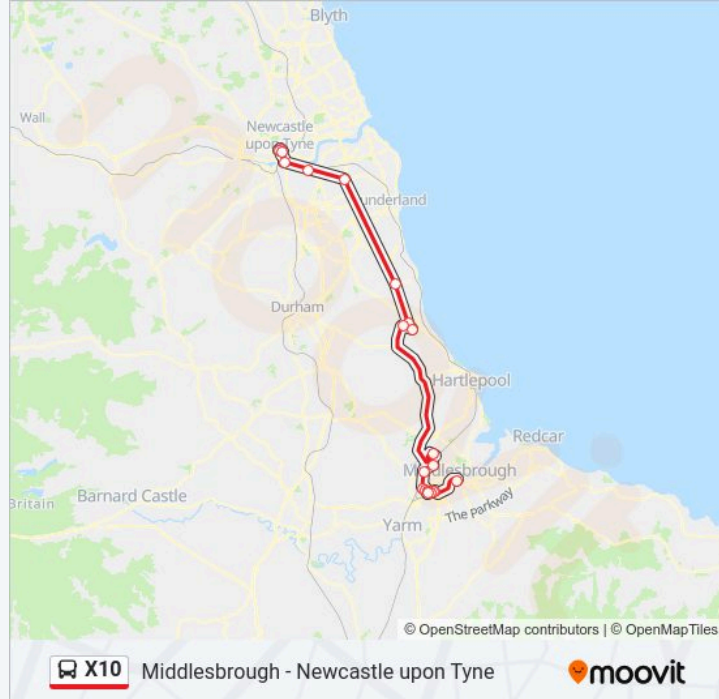

### X10 bus Time Schedule

Newcastle upon Tyne Route Timetable:

Sunday	10:09 - 21:50
Monday	06:00 - 22:05
Tuesday	06:00 - 22:05
Wednesday	06:00 - 22:05
Thursday	06:00 - 22:05
Friday	06:00 - 22:05
Saturday	07:10 - 22:05

### X10 bus Info

**Direction:** Newcastle upon Tyne

**Stops:** 22

**Trip Duration:** 102 min

**Line Summary:**

Gateshead Interchange, Gateshead

John Dobson St-Carliol St, Newcastle upon Tyne

Haymarket St Mary's Place, Newcastle upon Tyne

Eldon Square Bus Station, Newcastle upon Tyne

### Direction: Peterlee

8 stops

[VIEW LINE SCHEDULE](#)

Eldon Square Bus Station, Newcastle Upon Tyne (Stand E)

High Level Bridge North End, Newcastle upon Tyne

Gateshead Interchange, Gateshead

Heworth Interchange, Heworth