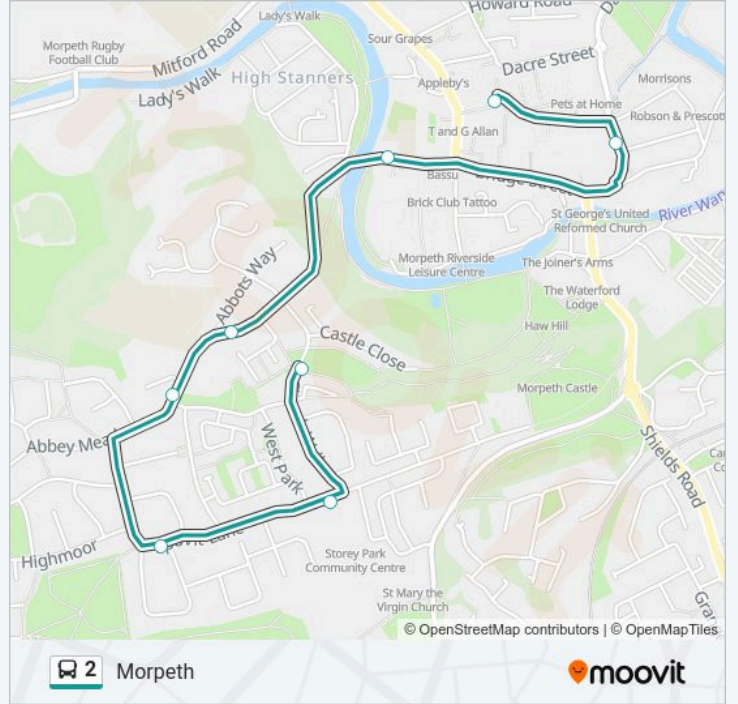

2 time schedules and route maps are available in an offline PDF at moovitapp.com. Use the Moovit App to see live bus times, train schedule or subway schedule, and step-by-step directions for all public transit in North East and Cumbria.

© 2024 Moovit - All Rights Reserved