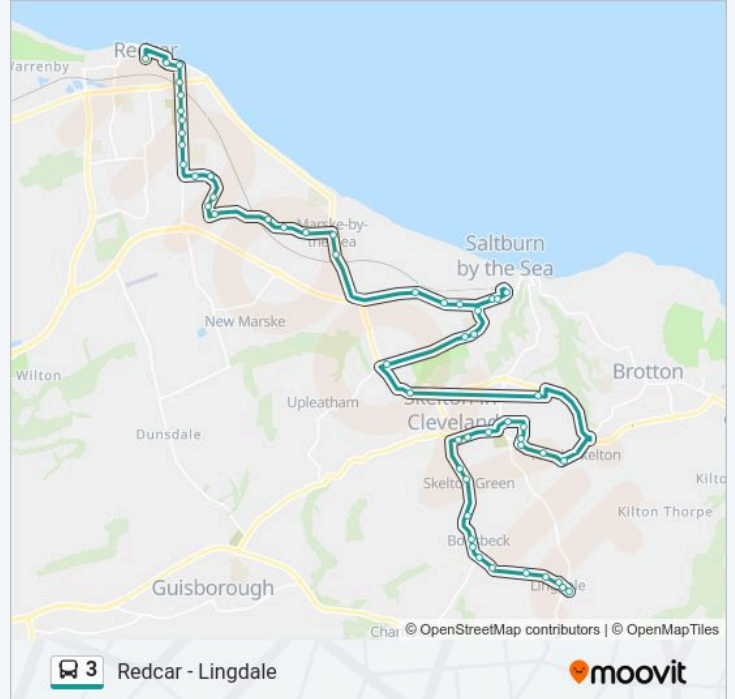

**3 bus Info**  
**Direction:** Lingdale  
**Stops:** 52  
**Trip Duration:** 55 min  
**Line Summary:**

Queensway, Saltburn

The Chine, Saltburn

Emmanuel Church, Saltburn

Station, Saltburn

Emmanuel Church, Saltburn

Manless Terrace, Skelton Green

Hobdale Terrace, Boosbeck

Brookside, Boosbeck

Old Methodist Chapel, Boosbeck

Church Drive, Boosbeck

Bellwood Avenue, Lingdale

St Chad'S, Lingdale

Meadow Dale Court, Lingdale

Whitwell Place, Lingdale

Meadow Dale Court, Lingdale

**Direction: Redcar**

50 stops

[VIEW LINE SCHEDULE](#)

- Whitwell Place, Lingdale
- Meadow Dale Court, Lingdale
- St Chad'S, Lingdale
- Bellwood Avenue, Lingdale
- Church Drive, Boosbeck
- Old Methodist Chapel, Boosbeck
- Brookside, Boosbeck
- Hobdale Terrace, Boosbeck
- Manless Terrace, Skelton Green
- Airy Hill Lane, Skelton Green
- Sterne Cottages, Skelton
- Co-Op, Skelton
- Yeoman Street, Skelton
- The Hollybush, Hollybush Estate
- Hollybush, Hollybush Estate
- Whitby Close, New Skelton
- Layland Road, New Skelton
- The Bulls Head, North Skelton
- Asda, Skelton
- Apple Orchard Nurseries, Skelton
- Corngrave House, Saltburn
- Golf Club, Saltburn
- Hob Hill Close, Saltburn
- Learning Campus, Saltburn
- Emmanuel Church, Saltburn
- Station, Saltburn
- Emmanuel Church, Saltburn
- The Chine, Saltburn
- Queensway, Saltburn
- Hill Equestrian, Saltburn