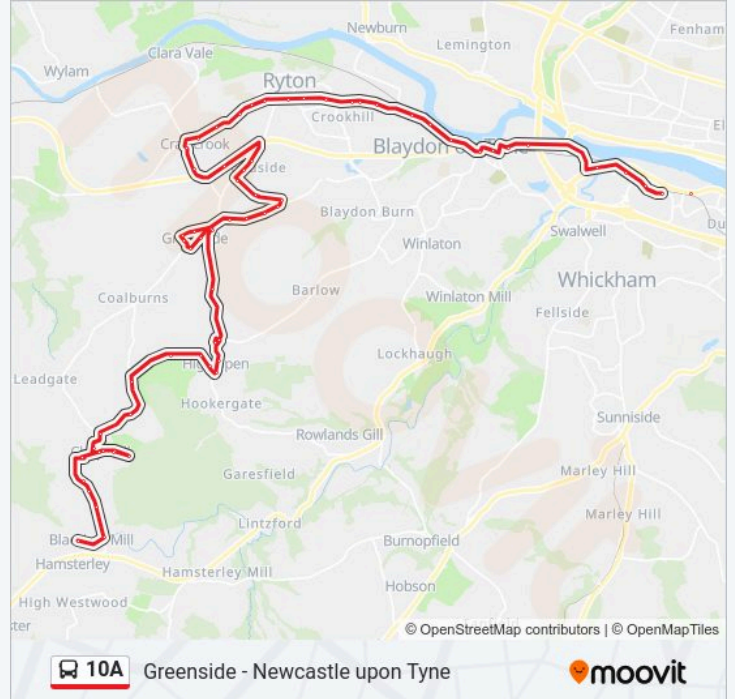

Stella Road-Stella Hall Drive, Stella

Stella Road-Tempest Street, Stella

Stella Road-Hedgefield Avenue, Stella

Stella Road-Hedgefield Terrace, Crookhill

Stella Road-High Hedgefield, Crookhill

Main Road-Runhead Estate, Ryton

Main Road - Watermill, Ryton

Main Road - Woodside Lane, Ryton

Main Road-Woodside Road, Ryton

Main Road - Reasby Gardens, Ryton

Main Road-Barmoor Terrace, Ryton

Main Street-Meadow Lane, Crawcrook

Main Street - Kepier Chare, Crawcrook

Greenside Road-Jubilee Terrace, Crawcrook

Greenside Road - Westwood View, Crawcrook

Fairfield Manor Estate, Crawcrook

Woodside Lane-Woodside Lodge, Ryton
Woodside

Woodside, Ryton Woodside

Folly Lane-Woodside Lane, Ryton Woodside

Folly Lane-Dyke Head, the Folly

Folly Lane-Alma Terrace, the Folly

Lead Road-Croxdale Terrace, the Folly

Folly, the Folly

Lead Road-Burnhills Gardens, the Folly

Lead Road-Whitley Close, Greenside

Lead Road, Greenside

Lead Road-Sunny Brae, Greenside

Lead Road-Cameron's Cottages, Greenside

Rockwood Hill Estate, Greenside

Rockwood Hill Estate, Greenside

Rockwood Hill Road-Ashwood Terrace, Greenside

Spen Lane, Greenside