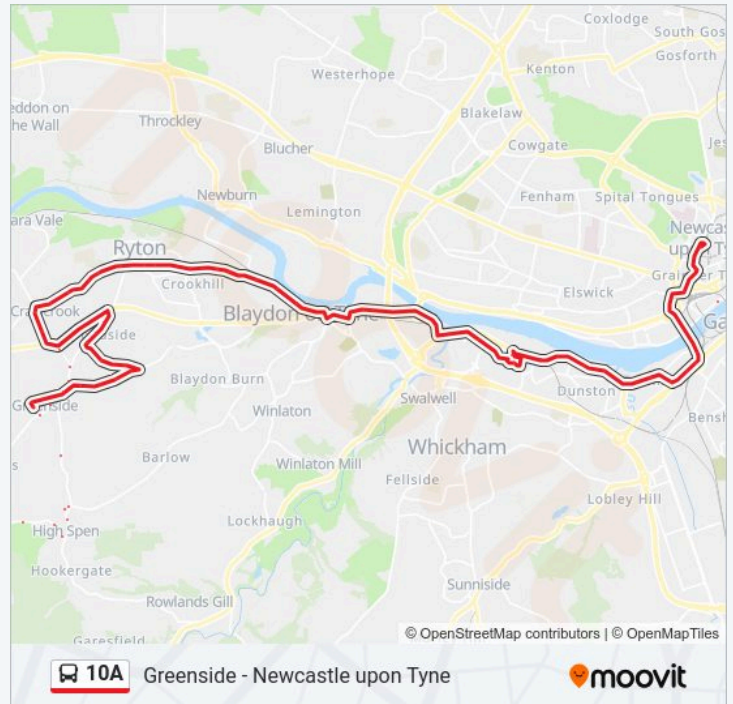

Woodside Lane-Maiden Lane, Ryton Woodside

Woodside, Ryton Woodside

Woodside Lane-Green Grove, Ryton Woodside

10A bus Info

Direction: Newcastle upon Tyne

Stops: 75

Trip Duration: 52 min

Line Summary: