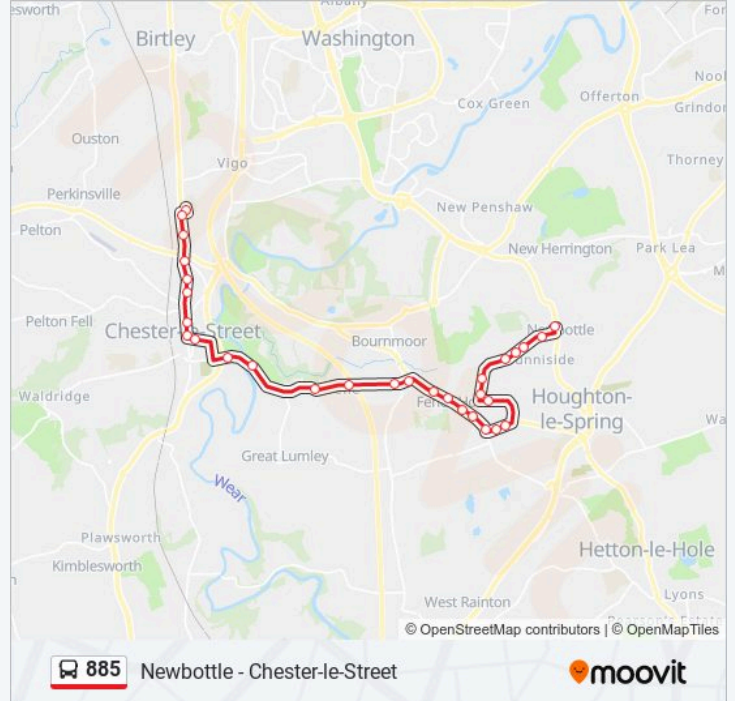

Direction: Newbottle

30 stops

[VIEW LINE SCHEDULE](#)

Park View School - North Lodge, Chester-Le-Street

North Lodge Estate, Chester-Le-Street

Lambton Worm Ph, Chester-Le-Street

Northlands Roundabout, Chester-Le-Street

885 bus Info

Direction: Newbottle

Stops: 30

Trip Duration: 34 min

Line Summary:

Front Street - Sedgelych Road, Fence Houses

Front Street-Fatherly Terrace, Fence Houses

North View Terrace-Gladstone Street, Fence Houses

North View Terrace-The Graneries, Fence Houses

Mulberry Way, Fence Houses

Sedgelych Road-Avenue Vivian, Fence Houses

Sedgelych Road-Industrial Estate, Fence Houses

Sedgelych Road-Abbey Drive, Houghton-Le-Spring

Burnside Estate, Houghton-Le-Spring

Coaley Lane-Beechwood Terrace, Houghton-Le-Spring

Coaley Lane-Melrose Gardens, Newbottle

Front Street, Newbottle

885 bus time schedules and route maps are available in an offline PDF at moovitapp.com. Use the Moovit App to see live bus times, train schedule or subway schedule, and step-by-step directions for all public transit in North East and Cumbria.