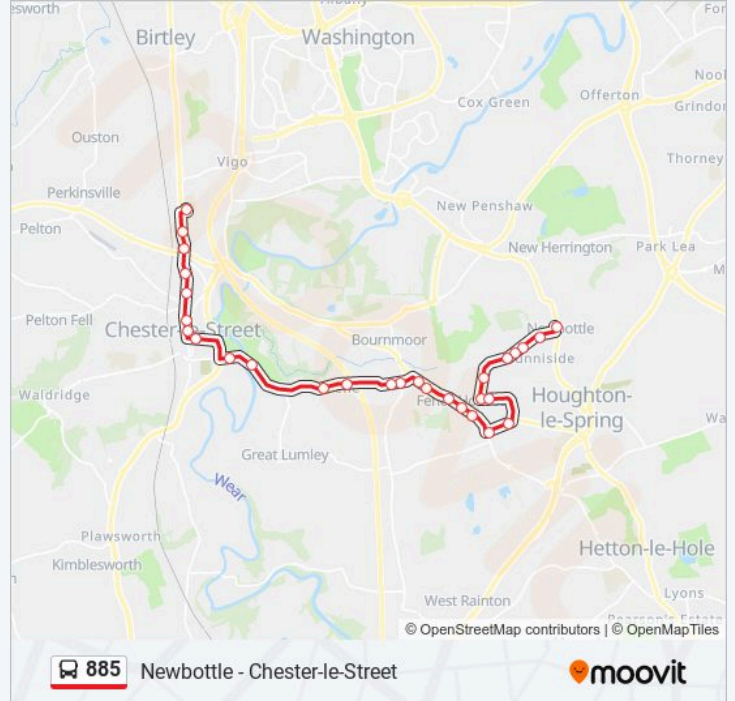

Use the Moovit App to find the closest 885 bus station near you and find out when is the next 885 bus arriving.

Direction: Chester-Le-Street

29 stops

[VIEW LINE SCHEDULE](#)

- Front Street, Newbottle
- Coaley Lane-Melrose Gardens, Newbottle
- Coaley Lane-Beechwood Terrace, Houghton-Le-Spring
- Burnside Estate, Houghton-Le-Spring
- Sedgeleth Road-Abbey Drive, Houghton-Le-Spring
- Sedgeleth Road-Industrial Estate, Fence Houses
- Sedgeleth Road-Avenue Vivian, Fence Houses
- Mulberry Way, Fence Houses
- North View Terrace-Greenbank House, Fence Houses
- North View Terrace-The Folds, Fence Houses
- Front Street Fence Houses, Fence Houses
- Front Street-Station Avenue South, Fence Houses
- Front Street-Lambton Lane, Fence Houses
- War Memorial - Bingo Hall, New Lambton
- Gill Crescent, Woodstone Village
- Electricity Sub-Station, Woodstone Village
- Community Centre, Woodstone Village
- Road End, Lumley Thicks
- Castle Dene, Great Lumley
- Golf Club - Bridge, Chester-Le-Street

885 bus Info

Direction: Chester-Le-Street

Stops: 29

Trip Duration: 37 min

Line Summary:

Riverside Cricket Ground, Chester-Le-Street

Park View School - Deanery Site, Chester-Le-Street

Lambton Arms Ph, Chester-Le-Street

Front Street, Chester-Le-Street

Police Station, Chester-Le-Street

Highfield Hospital, Chester-Le-Street

Northlands Roundabout, Chester-Le-Street

Lambton Worm Ph, Chester-Le-Street

Park View School - North Lodge, Chester-Le-Street

Direction: Newbottle

30 stops

[VIEW LINE SCHEDULE](#)

Park View School - North Lodge, Chester-Le-Street

North Lodge Estate, Chester-Le-Street

Lambton Worm Ph, Chester-Le-Street

Northlands Roundabout, Chester-Le-Street