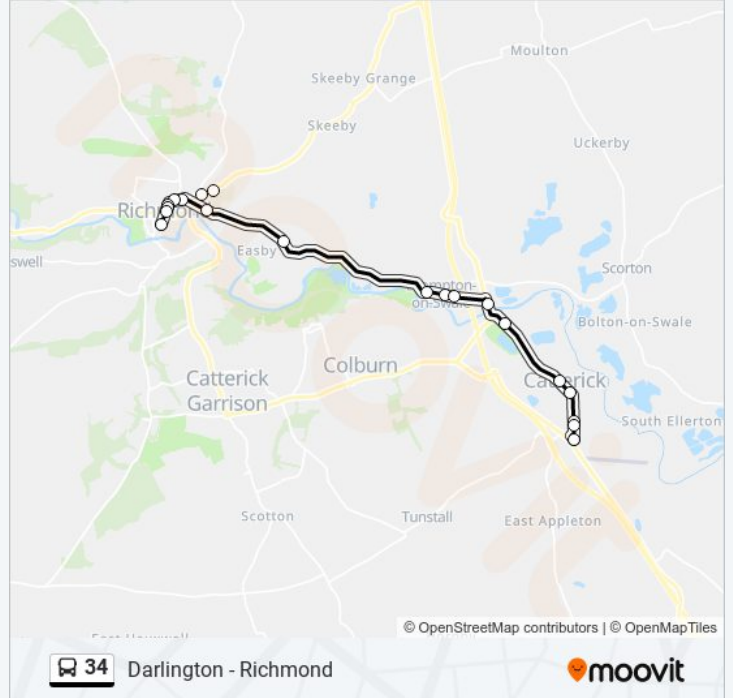

Use the Moovit App to find the closest 34 bus station near you and find out when is the next 34 bus arriving.

Direction: Catterick

20 stops

[VIEW LINE SCHEDULE](#)

- Fontenay Road, Easby
- Darlington Road, Richmond
- Frenchgate, Richmond
- Queens Road, Richmond
- Market Place, Richmond
- Friary Gardens, Richmond
- Queens Road, Richmond
- Pottergate, Richmond
- The Avenue, Sleegill
- St Trinians Hall, Easby
- River Lane, Brompton-On-Swale
- Curteis Drive, Brompton-On-Swale
- The Cemetery, Brompton-On-Swale
- The Farmers Arms, Catterick Bridge
- Catterick Race Course, Catterick Bridge
- Mowbray Road, Catterick
- The Angel, Catterick
- Per Ardua Way, Catterick
- Slessor Road, Catterick
- Marne Barracks, Catterick

34 bus Info

Direction: Catterick

Stops: 20

Trip Duration: 16 min

Line Summary:

Direction: Darlington

35 stops

[VIEW LINE SCHEDULE](#)

34 bus Info

Direction: Darlington

Stops: 35

Trip Duration: 53 min

Line Summary:

High Green, Catterick

Mowbray Road, Catterick

Catterick Race Course, Catterick Bridge

Direction: Richmond

Stops: 31

Trip Duration: 55 min

Line Summary:

Catterick Race Course, Catterick Bridge

Mowbray Road, Catterick

The Angel, Catterick

Per Ardua Way, Catterick