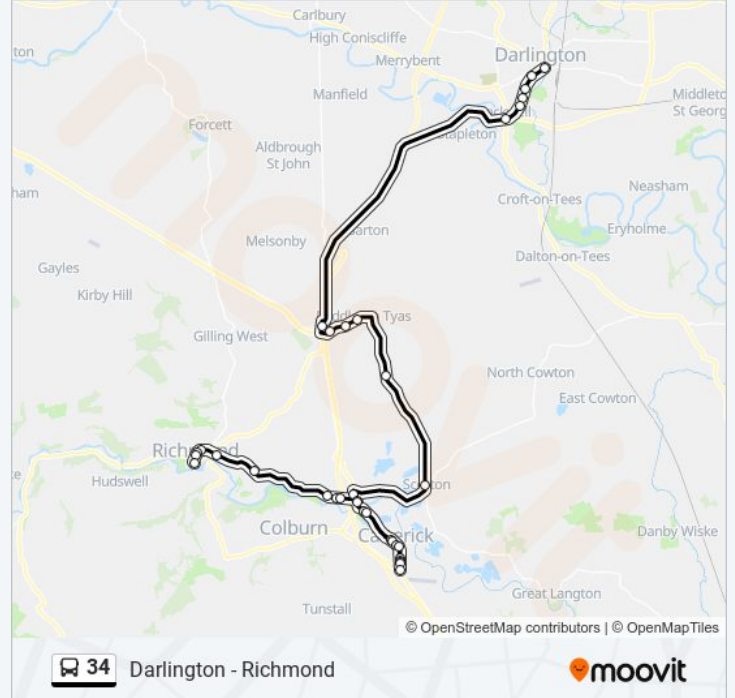

Scotch Cnr Services North Slip, Middleton Tyas

Blackwell House, Blackwell

Blackwell Grange Hotel, Blackwell

South Park, West End

Blackwell Lane, West End

Sainsbury'S, West End

Town Hall, Darlington

Direction: Richmond

31 stops

[VIEW LINE SCHEDULE](#)

Town Hall, Darlington

Sainsbury'S, West End

Blackwell Lane, West End

South Park, West End

Blackwell Grange Hotel, Blackwell

Blackwell House, Blackwell

Scotch Cnr Services South Slip, Middleton Tyas

The Police House, Middleton Tyas

Shoulder Of Mutton, Middleton Tyas

Village, Moulton

The Green, Scorton

The Farmers Arms, Catterick Bridge

34 bus Time Schedule

Direction: Richmond

Stops: 31

Trip Duration: 55 min

Line Summary:

Catterick Race Course, Catterick Bridge

Mowbray Road, Catterick

The Angel, Catterick

Per Ardua Way, Catterick