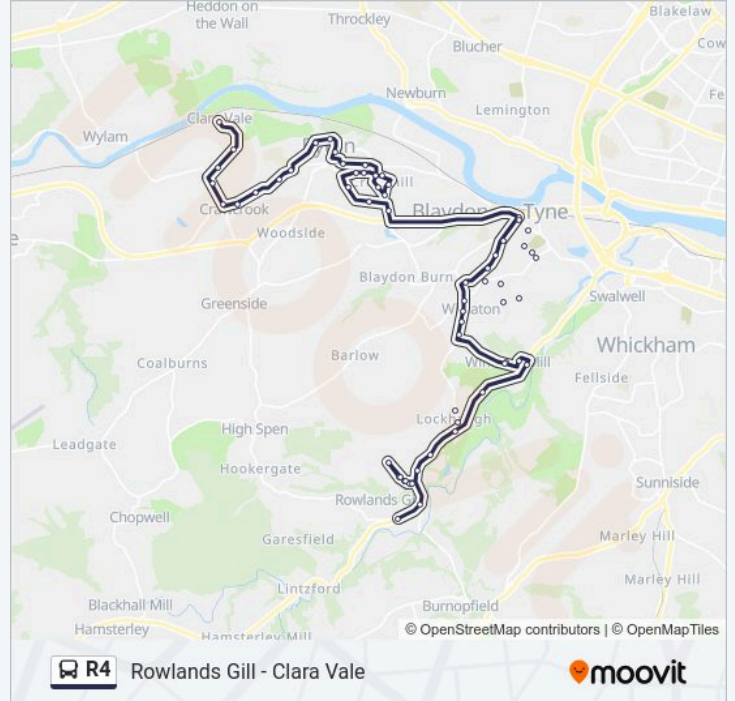

Scotland Head-West Lane, Winlaton

Winlaton Bus Station, Winlaton

Blaydon Bank-Alice Street, Winlaton

Blaydon Bank-Monarch Terrace, Blaydon

Blaydon Bank-Croftdale Road, Blaydon

Tyne Street, Winlaton

Axwell View-Parkside Avenue, Winlaton

Axwell View-Sports Ground, Winlaton

Hole In the Wall Estate, Winlaton

Shibdon Bank-Hazel Terrace, Blaydon

Hazel Road-Linden Road, Blaydon

Hazel Road-Maple Road, Blaydon

Larch Road, Blaydon

Shibdon Road-West View, Blaydon

Blaydon Bus Station, Blaydon

Stargate Lane-Middle Row, Crookhill

Cushy Cow Lane, Ryton

Cushy Cow Lane, Ryton

Hexham Old Road-Church, Ryton

Hexham Old Road, Ryton

Hexham Old Road-Church Rise, Crookhill

King Edward Road-Simpson Street, Crookhill

King Edward Road-Alexandra Gardens, Crookhill

Stargate Lane-Hollybush Gardens, Crookhill

Stargate Lane - Hexham Old Road, Crookhill

Main Road-Runhead Estate, Ryton

Main Road - Watermill, Ryton

Whitewell Lane, Ryton

Ryton Village, Ryton

Barmoor Lane-Cypress Grove, Ryton

Main Road - Reasby Gardens, Ryton

Main Road-Barmoor Terrace, Ryton