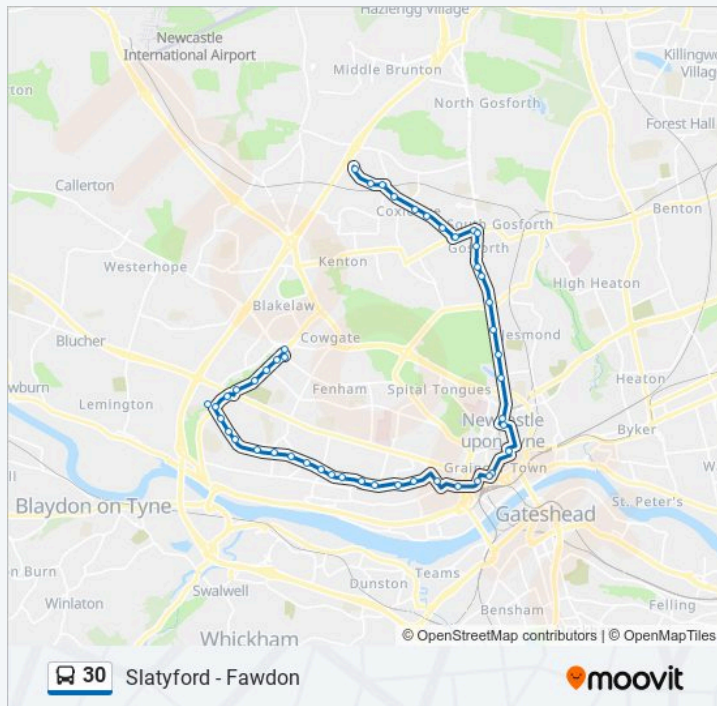

Great North Road-Forsyth Road, West Jesmond

Great North Road-Blue House, West Jesmond

Great North Road-The Drive, Gosforth

High Street-Graham Park Road, Gosforth

High Street-West Avenue, Gosforth

High Street - Woodbine Street, Gosforth

Salter's Road - High Street, Gosforth

30 bus Info

Direction: Fawdon

Stops: 46

Trip Duration: 41 min

Line Summary:

Salters Road-Linden Road, Gosforth

Jubilee Road-Jubilee Mews, Gosforth

Jubilee Road-Farnon Road, Coxlodge

Jubilee Road, Coxlodge

Jubilee Road-Redesdale Avenue, Coxlodge

Fawdon Park Road - Fawdon Lane, Fawdon

Fawdon Park Road-Strathearn Way, Fawdon

Fawdon Park Road, Fawdon

Direction: Newcastle upon Tyne

28 stops

[VIEW LINE SCHEDULE](#)

Netherby Drive, Slatyford

Silver Lonnen - Netherby Drive, Slatyford

Silver Lonnen-Lanercost Drive, Slatyford

Silver Lonnen-Ancroft Place, Denton Burn

Silver Lonnen-Silverhill Drive, Denton Burn