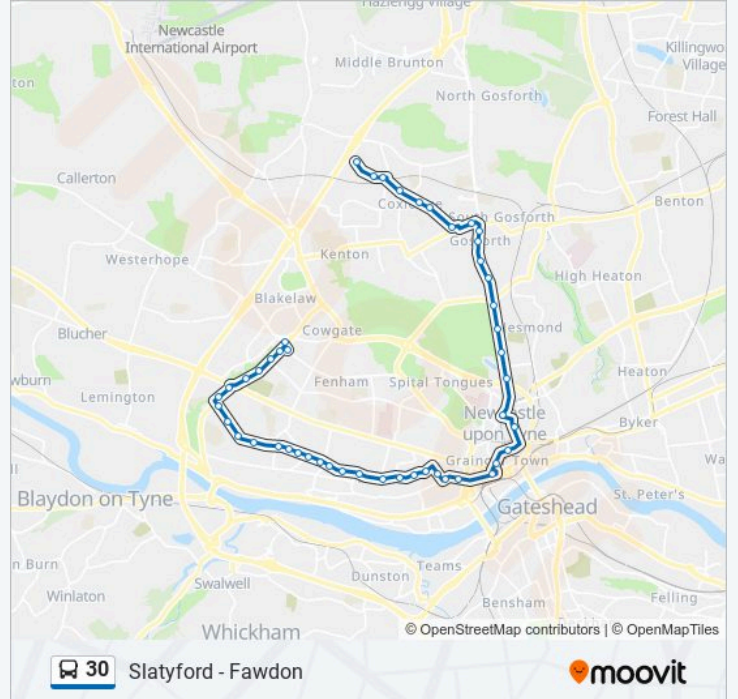

28 stops

[VIEW LINE SCHEDULE](#)

Netherby Drive, Slatyford

Silver Lonnen - Netherby Drive, Slatyford

Silver Lonnen-Lanercost Drive, Slatyford

Silver Lonnen-Ancroft Place, Denton Burn

Silver Lonnen-Silverhill Drive, Denton Burn

Benwell Lane-Denton Gardens, Benwell

Whickham View-Betts Avenue, Benwell

Whickham View-Muswell Hill, Benwell

Whickham View-Muscott Grove, Benwell

Whickham View-Greenside Crescent, Denton Burn

Whickham View, Denton Burn

Denton Road-West Road, Denton Burn

Silver Lonnen-Henshaw Place, Denton Burn

Silver Lonnen-Elrington Gardens, Denton Burn

Silver Lonnen-Hesleyside Drive, Slatyford

Silver Lonnen - Netherby Drive, Slatyford

Netherby Drive, Slatyford

30 bus time schedules and route maps are available in an offline PDF at moovitapp.com. Use the Moovit App to see live bus times, train schedule or subway schedule, and step-by-step directions for all public transit in North East and Cumbria.