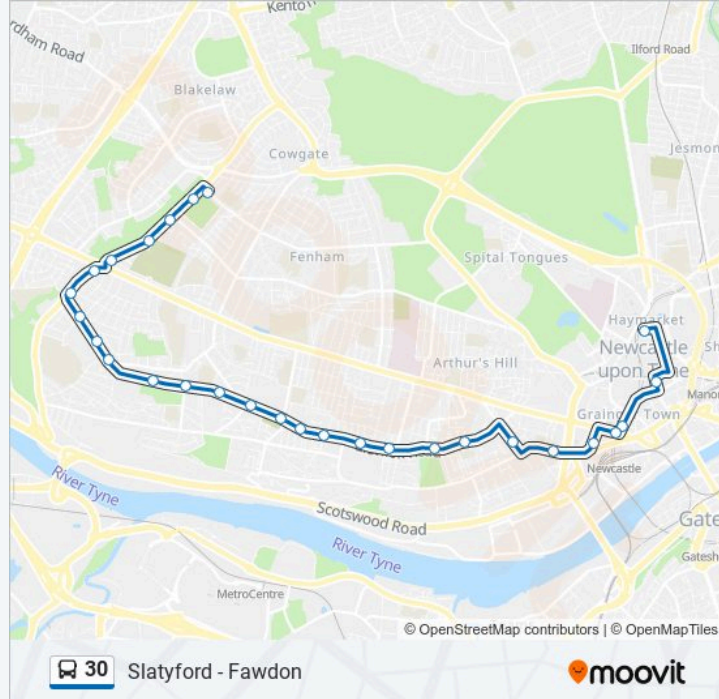

Stops: 28

Trip Duration: 25 min

Line Summary:

Rye Hill, Elswick

Westmorland Rd-Discovery Msm, Newcastle upon Tyne

Central Stn Clayton St, Newcastle upon Tyne

Central Station Westgate Road, Newcastle upon Tyne

Grainger Street, Newcastle upon Tyne

Monument Pilgrim Street, Newcastle upon Tyne

Haymarket St Mary's Place, Newcastle upon Tyne

Direction: Slatyford

47 stops

[VIEW LINE SCHEDULE](#)

Fawdon Park Road, Fawdon