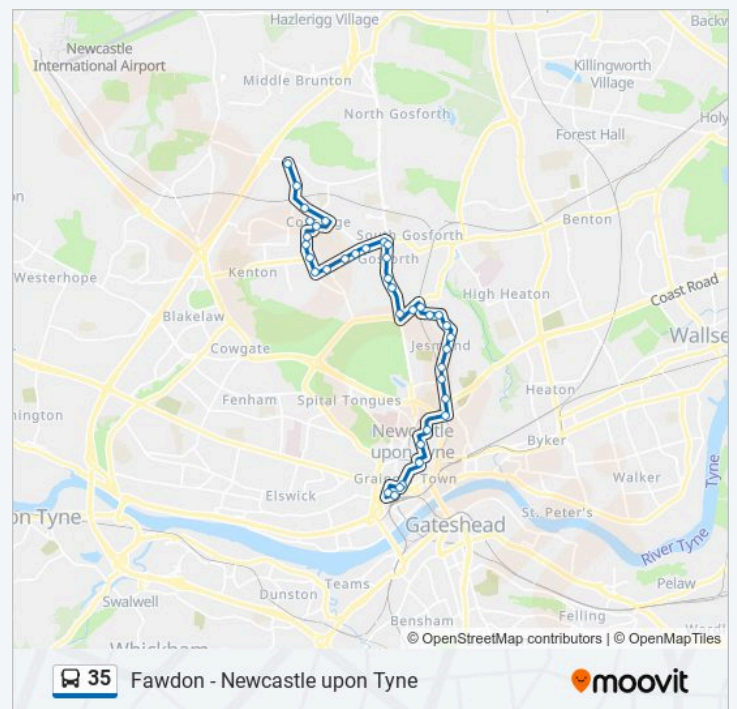

High Street-West Avenue, Gosforth

High Street - Woodbine Street, Gosforth

Salter's Road - High Street, Gosforth

Salters Road-Linden Road, Gosforth

Salters Road-Sanderson Hospital, Gosforth

Salters Road-Briarfield Road, Gosforth

Kenton Road-Cuthberts Court, Coxlodge

Tuesday 06:57 - 22:08

Wednesday 06:57 - 22:08

Thursday 06:57 - 22:08

Friday 06:57 - 22:08

Saturday 07:58 - 22:08

35 bus Info

Direction: Fawdon

Stops: 37

Trip Duration: 37 min

Line Summary:

Welford Avenue, Coxlodge

Jubilee Road, Coxlodge

Jubilee Road-Redesdale Avenue, Coxlodge

Fawdon Lane - Elm Grove, Fawdon

Fawdon Lane - Mormon Church, Fawdon

Direction: Newcastle upon Tyne

39 stops

[VIEW LINE SCHEDULE](#)

Fawdon Lane - Mormon Church, Fawdon

Belsay Gardens, Fawdon

Cauldwell Road, Fawdon

Acomb Crescent, Fawdon

Acomb Crescent, Fawdon