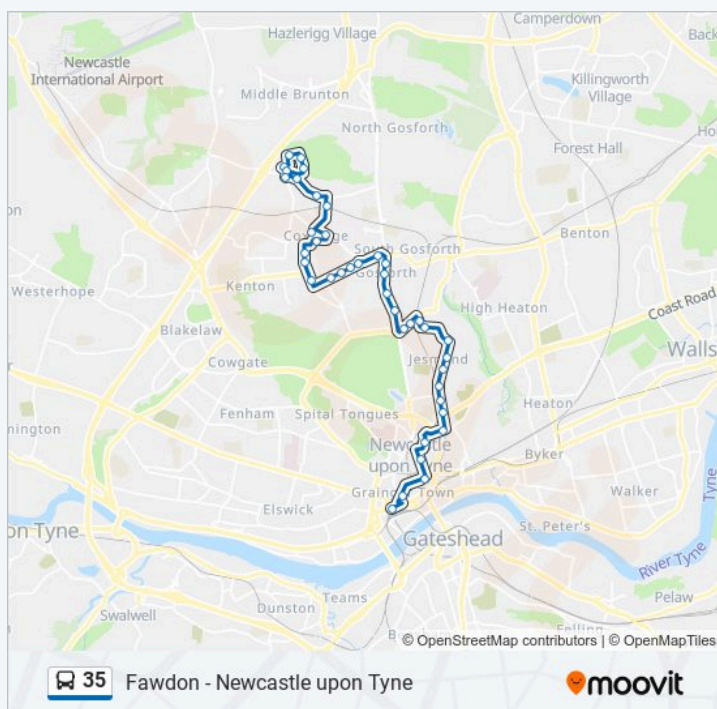

High Street-West Avenue, Gosforth

High Street - Woodbine Street, Gosforth

Salter's Road - High Street, Gosforth

Salters Road-Linden Road, Gosforth

Salters Road-Sanderson Hospital, Gosforth

Salters Road-Briarfield Road, Gosforth

High Street - S Cross Street, Gosforth

High Street-Rosewood Terrace, Gosforth

High Street-The Grove, Gosforth

Great North Road-Moorfield, Gosforth

35 bus Time Schedule

Newcastle upon Tyne Route Timetable:

Sunday	09:26 - 22:36
Monday	06:09 - 22:36
Tuesday	06:09 - 22:36
Wednesday	06:09 - 22:36
Thursday	06:09 - 22:36
Friday	06:09 - 22:36
Saturday	07:15 - 22:36

35 bus Info

Direction: Newcastle upon Tyne

Stops: 39

Trip Duration: 39 min

Line Summary:

Jesmond Dene Road-Great North Road, West
Jesmond

Jesmond Dene Road-Ilford Road, West Jesmond

Jesmond Mitchell Avenue, West Jesmond

Osborne Road-Myrtle Grove, West Jesmond

Osborne Road-Lindisfarne Road, Jesmond

Osborne Road-Grosvenor Road, Jesmond

Osborne Road - Lily Avenue, Jesmond

Osborne Road-Osborne Avenue, Jesmond

Osborne Road-Clayton Road, Jesmond