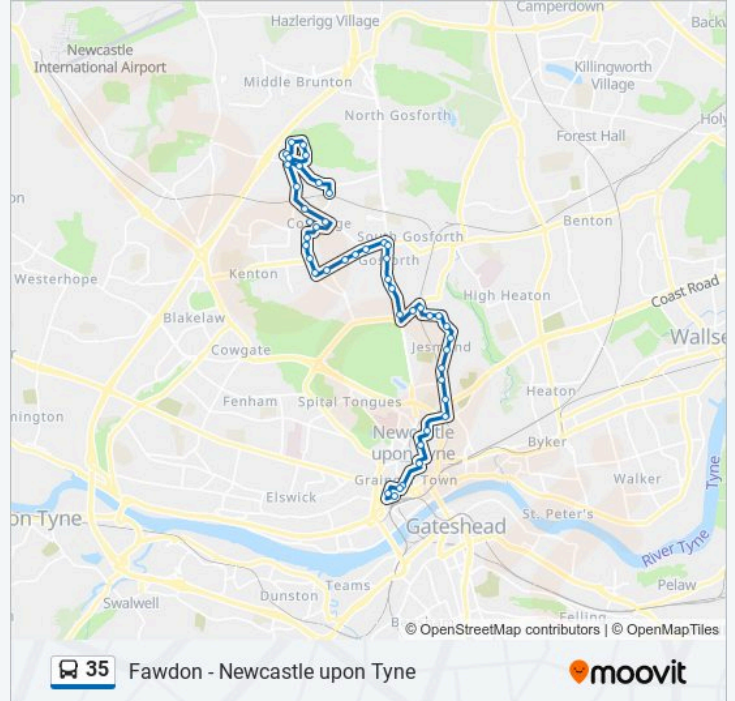

High Street-West Avenue, Gosforth

High Street - Woodbine Street, Gosforth

Salter's Road - High Street, Gosforth

Salters Road-Linden Road, Gosforth

Salters Road-Sanderson Hospital, Gosforth

Salters Road-Briarfield Road, Gosforth

Jubilee Road-Redesdale Avenue, Coxlodge

Fawdon Lane - Elm Grove, Fawdon

Fawdon Lane - Mormon Church, Fawdon

Belsay Gardens, Fawdon

Cauldwell Road, Fawdon

Acomb Crescent, Fawdon

Acomb Crescent, Fawdon

Acomb Crescent, Fawdon

Kingston Park Road, Fawdon

Kingston Park Road-Shaftoe Court, Fawdon

Wansbeck Road, Coxlodge

Direction: Fawdon

37 stops

[VIEW LINE SCHEDULE](#)

Central Stn Neville St, Newcastle upon Tyne

35 bus Time Schedule