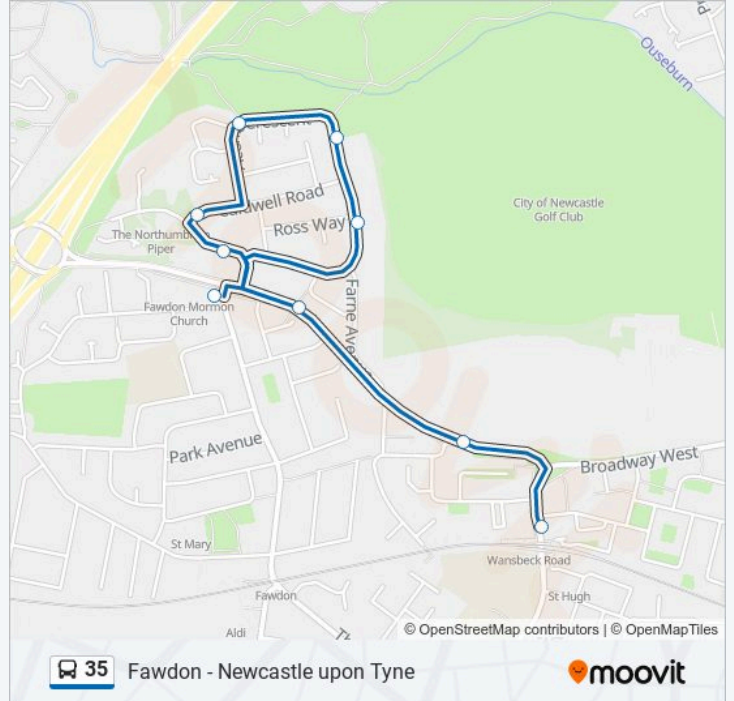

Direction: Coxlodge

9 stops

[VIEW LINE SCHEDULE](#)

Fawdon Lane - Mormon Church, Fawdon

Belsay Gardens, Fawdon

Cauldwell Road, Fawdon

Acomb Crescent, Fawdon

Acomb Crescent, Fawdon

Acomb Crescent, Fawdon

Kingston Park Road, Fawdon

Kingston Park Road-Shaftoe Court, Fawdon

Wansbeck Road, Coxlodge

35 bus Time Schedule

Coxlodge Route Timetable:

Sunday	23:34
Monday	19:19 - 23:34
Tuesday	19:19 - 23:34
Wednesday	19:19 - 23:34
Thursday	19:19 - 23:34
Friday	19:19 - 23:34
Saturday	19:19 - 23:34

35 bus Info

Direction: Coxlodge

Stops: 9

Trip Duration: 6 min

Line Summary:

Direction: Coxlodge

45 stops

[VIEW LINE SCHEDULE](#)

Grainger Street, Newcastle upon Tyne

Central Stn Neville St, Newcastle upon Tyne

35 bus time schedules and route maps are available in an offline PDF at moovitapp.com. Use the Moovit App to see live bus times, train schedule or subway schedule, and step-by-step directions for all public transit in North East and Cumbria.