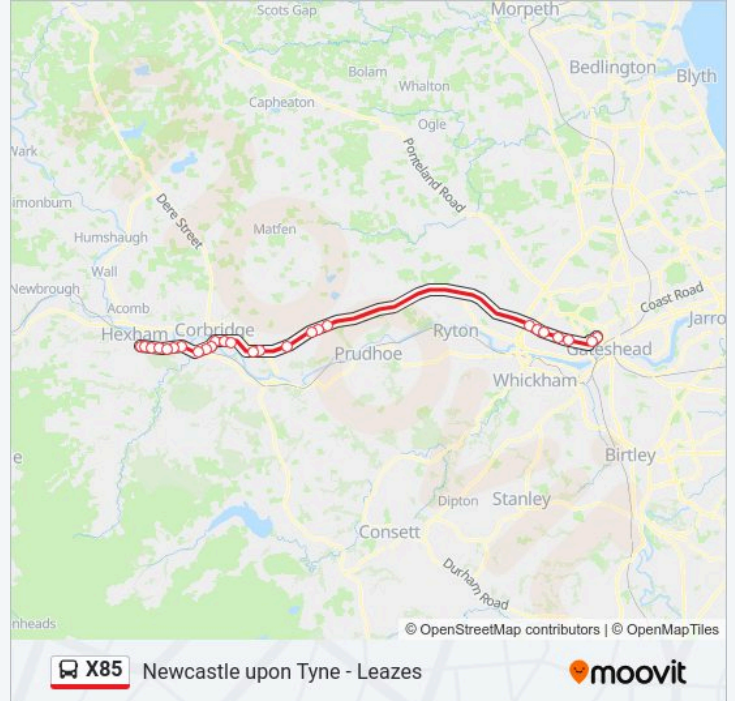

Trip Duration: 49 min

Line Summary:

Mole Country Store, Hexham

Eastwood Grange, Hexham

Woodlands, Hexham

Dean View House, Hexham

General Hospital, Hexham

Bus Station, Hexham

26 stops

[VIEW LINE SCHEDULE](#)

Bus Station, Hexham

General Hospital, Hexham

Woodlands, Hexham

Eastwood Grange, Hexham

Mole Country Store, Hexham

Widehaugh, Dilston

X85 bus Info

Direction: Newcastle upon Tyne

Stops: 26

Trip Duration: 49 min

Line Summary:

South Lodge, Stelling

Ovington Road End, Ovington

Nafferton Farm, Ovington

West Road, Denton Burn

Newcastle Crematorium, Denton Burn

West Road-Fox And Hounds, Fenham

West Road-ShIPLEY Avenue, Fenham

Newcastle Cav Campus, Fenham

Newcastle St James, Newcastle upon Tyne

Eldon Square Bus Station, Newcastle upon Tyne