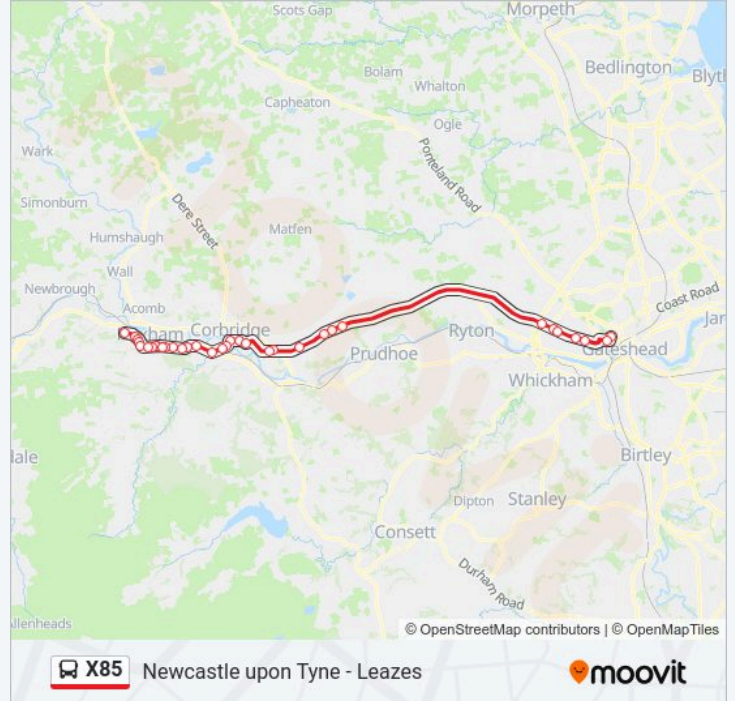

Trip Duration: 49 min

Line Summary:

Mole Country Store, Hexham

Eastwood Grange, Hexham

Woodlands, Hexham

Dean View House, Hexham

General Hospital, Hexham

Bus Station, Hexham

Priestpopple, Hexham

Monument, Hexham

Police Station, Hexham

Woodbine Terrace, Tynegreen

Leazes Lane, Tynegreen

Shaws Park, Tynegreen

St Andrew's Cemetery, Leazes

Direction: Newcastle upon Tyne

26 stops

[VIEW LINE SCHEDULE](#)

Bus Station, Hexham

General Hospital, Hexham

Woodlands, Hexham

Eastwood Grange, Hexham

Mole Country Store, Hexham

Widehaugh, Dilston

X85 bus Info

Direction: Newcastle upon Tyne

Stops: 26

Trip Duration: 49 min

Line Summary:

South Lodge, Stelling

Ovington Road End, Ovington

Nafferton Farm, Ovington