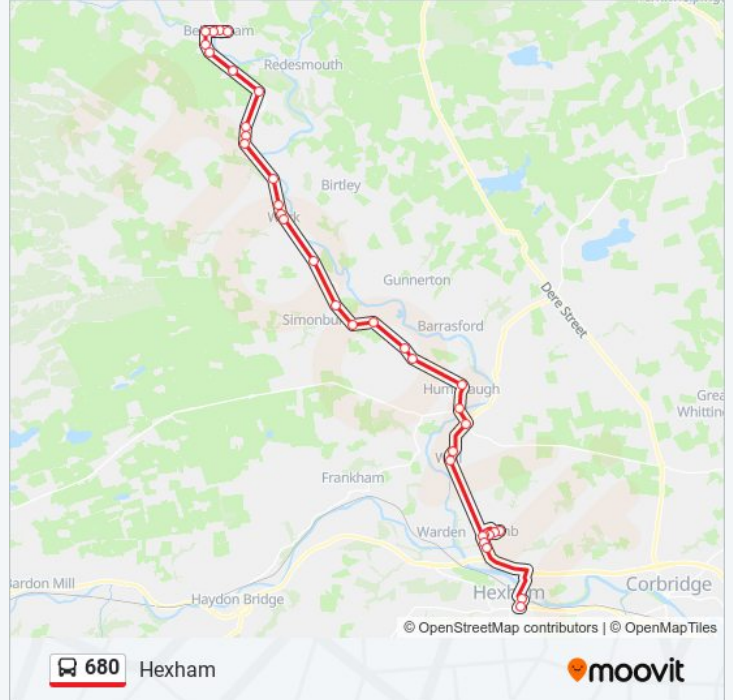

Millersfield, Acomb

Morrison Terrace, Acomb

Garage, Acomb

Alnmouth Terrace, Acomb

Railway Station, Hexham

Bus Station, Hexham

**Direction: Leazes**

40 stops