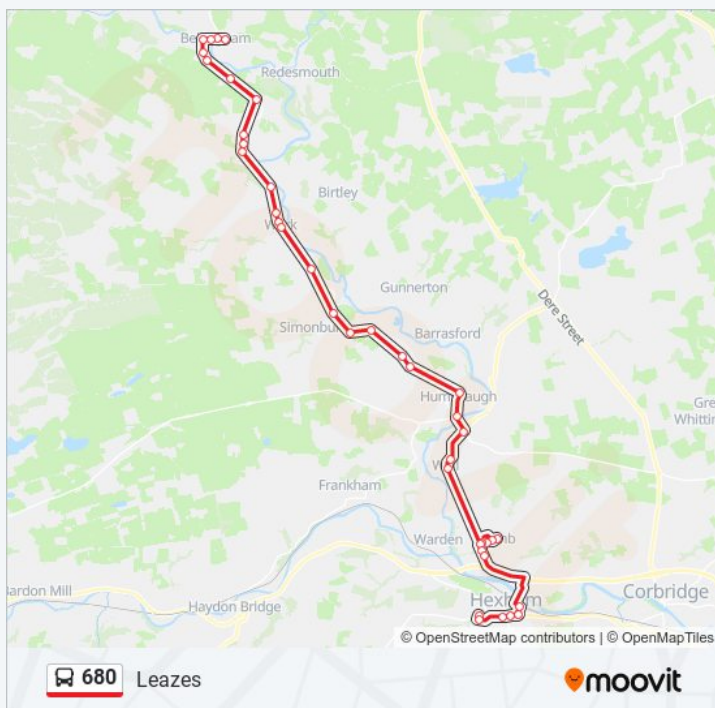

Priestpople, Hexham

Friday

07:30

Saturday

Not Operational

### 680 bus Info

**Direction:** Leazes

**Stops:** 40

**Trip Duration:** 59 min

**Line Summary:**

Monument, Hexham

Allendale Road, Leazes

Whetstone Bridge Road, Leazes