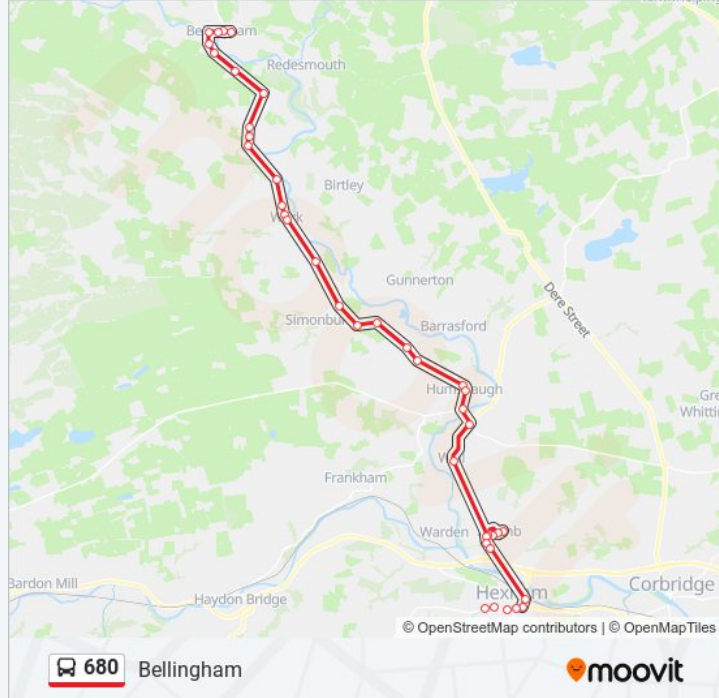

Fell End, Bellingham

Brown Rigg, Bellingham

The Croft, Bellingham

Bridge, Bellingham

The Practice, Bellingham

Parkside Place, Bellingham

Heritage Centre, Bellingham

**Direction: Hexham**

36 stops

[VIEW LINE SCHEDULE](#)

Heritage Centre, Bellingham

Parkside Place, Bellingham

The Practice, Bellingham

Bridge, Bellingham

The Croft, Bellingham

Brown Rigg, Bellingham

**680 bus Info**

**Direction:** Hexham

**Stops:** 36

**Trip Duration:** 49 min

**Line Summary:**

Houxty House, Wark

The Rectory, Wark

Church Lane, Wark