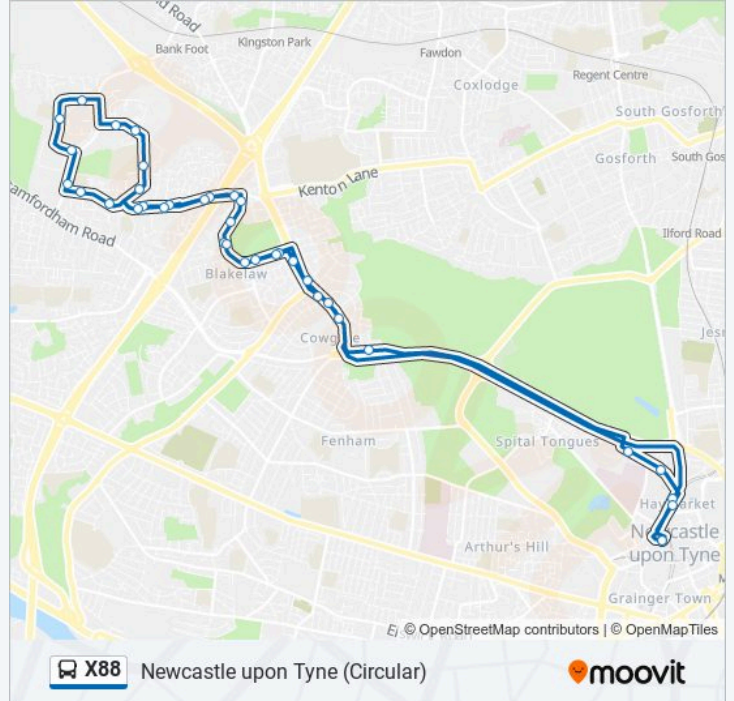

X88 bus Info

Direction: Newcastle upon Tyne

Stops: 37

Trip Duration: 43 min

Line Summary:

Trevelyan Drive-Anson Place, Newbiggin Hall

Trevelyan Drive-Mortimer Avenue, Newbiggin Hall

Etal Lane-Kyloe Place, Newbiggin Hall

Etal Lane-Haggerston Crescent, Newbiggin Hall

Etal Lane-Etal Way, Newbiggin Hall

Cragston Avenue-Craigmillar Avenue, Kenton Bar

Cragstone Avenue, Blakelaw

Blakelaw Road-Sunnyway, Blakelaw

Blakelaw Road-Wilbury Place, Blakelaw

Eldon Square Bus Station, Newcastle upon Tyne

Direction: Westerhope

22 stops

[VIEW LINE SCHEDULE](#)

Eldon Square Bus Station, Newcastle upon Tyne

Haymarket Barras Bridge, Newcastle upon Tyne

Ponteland Road - Greenhill View, Cowgate

X88 bus Info

Direction: Westerhope

Stops: 22

Trip Duration: 20 min

Line Summary:

Trevelyan Drive-Kidlandlee Green, Newbiggin Hall
Trevelyan Drive-School, Newbiggin Hall
Trevelyan Drive-Eastgarth, Newbiggin Hall
Trevelyan Drive - Eastgarth, Newbiggin Hall
Bedeburn Road-Hareydene, Newbiggin Hall
Bedeburn Road, Newbiggin Hall
Bedeburn Road-Deneside, Newbiggin Hall
Newbiggin Lane-Trevelyan Drive, Newbiggin Hall
Newbiggin Lane - Stamfordham Road,
Westerhope