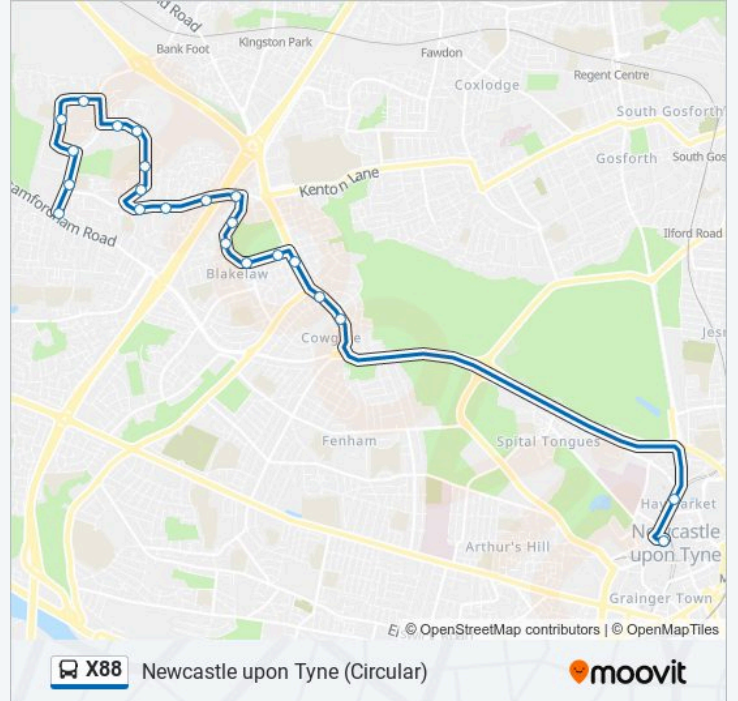

X88 bus Info

Direction: Newcastle upon Tyne

Stops: 37

Trip Duration: 43 min

Line Summary:

Trevelyan Drive-Anson Place, Newbiggin Hall

Trevelyan Drive-Mortimer Avenue, Newbiggin Hall

Etal Lane-Kyloe Place, Newbiggin Hall

Eldon Square Bus Station, Newcastle upon Tyne

Direction: Westerhope

22 stops

[VIEW LINE SCHEDULE](#)

Eldon Square Bus Station, Newcastle upon Tyne

Haymarket Barras Bridge, Newcastle upon Tyne

Ponteland Road - Greenhill View, Cowgate

Etal Lane-Etal Way, Newbiggin Hall

Etal Lane-Haggerston Crescent, Newbiggin Hall

Etal Lane-Kyloe Place, Newbiggin Hall

X88 bus Time Schedule

Westerhope Route Timetable:

Sunday	22:15
Monday	17:40 - 22:15
Tuesday	17:40 - 22:15
Wednesday	17:40 - 22:15
Thursday	17:40 - 22:15
Friday	17:40 - 22:15
Saturday	17:40 - 22:15

X88 bus Info

Direction: Westerhope

Stops: 22

Trip Duration: 20 min

Line Summary:

Trevelyan Drive-Kidlandlee Green, Newbiggin Hall
Trevelyan Drive-School, Newbiggin Hall
Trevelyan Drive-Eastgarth, Newbiggin Hall
Trevelyan Drive - Eastgarth, Newbiggin Hall
Bedeburn Road-Hareydene, Newbiggin Hall
Bedeburn Road, Newbiggin Hall
Bedeburn Road-Deneside, Newbiggin Hall
Newbiggin Lane-Trevelyan Drive, Newbiggin Hall
Newbiggin Lane - Stamfordham Road,
Westerhope