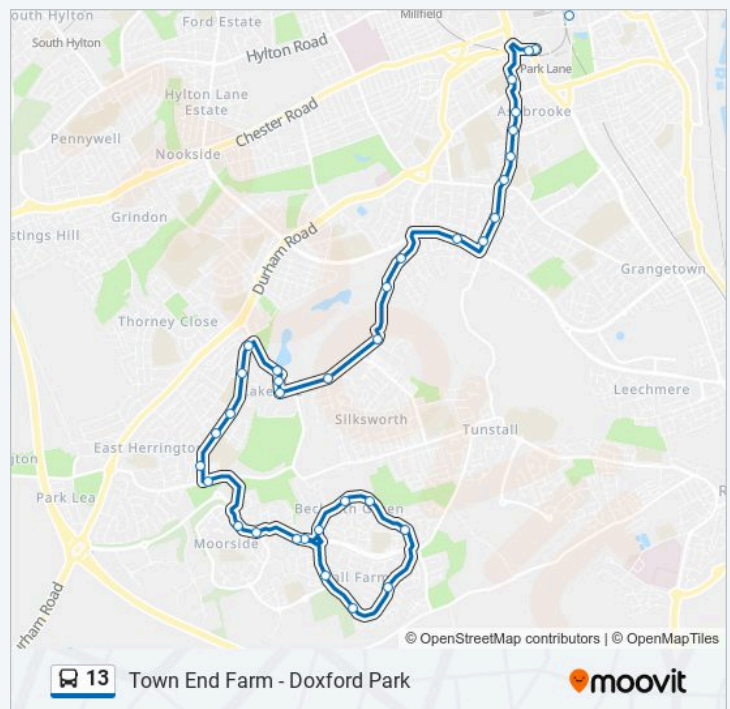

Tunstall Road-Argyle Street, Ashbrooke

Stockton Road-Mary Street, Sunderland

Tuesday	17:30 - 21:45
Wednesday	17:30 - 21:45
Thursday	17:30 - 21:45
Friday	17:30 - 21:45
Saturday	17:30 - 21:45

13 bus Info

Direction: Sunderland

Stops: 34

Trip Duration: 27 min

Line Summary:

Direction: Town End Farm

58 stops

[VIEW LINE SCHEDULE](#)

- Doxford Park Way, Doxford Park
- Hall Farm Road-Bishops Way, Doxford Park
- Hall Farm Road-Foxlair Close, Doxford Park
- Doxford Park Hall Farm, Doxford Park
- Doxford Park Mill Hill, Doxford Park
- Mill Hill Road-Shetland Court, Doxford Park
- Mill Hill Road-Wansbeck Court, Doxford Park
- Mill Hill Road-Baffin Court, Doxford Park
- Doxford Park Shops, Doxford Park
- Doxford Park Way-Melgrave Drive, Doxford Park
- Doxford Park Way-Bowlynn Close, Doxford Park
- Doxford International, Doxford Park
- Doxford International, Doxford Park
- Doxford International, Doxford Park
- Silksworth Road-Allendale Road, Farringdon
- Allendale Road - Avonmouth Road, Farringdon
- Allendale Road-Ashdown Road, Farringdon
- Allendale Road-Anthony Road, Farringdon
- Allendale Road-Archer Street, Farringdon
- Allendale Road-Allendale Square, Farringdon
- North Moor Lane-Aldenham Road, Gilley Law
- Aldenham Road, Gilley Law
- Aldenham Road, Gilley Law
- Silksworth Lane - Scarborough Road, Silksworth
- Dene Street, Silksworth
- Silksworth Lane-Low Newport Farm, Silksworth
- Silksworth Lane-Elstob Place, Silksworth
- Essen Way-Langley Road, Hillview