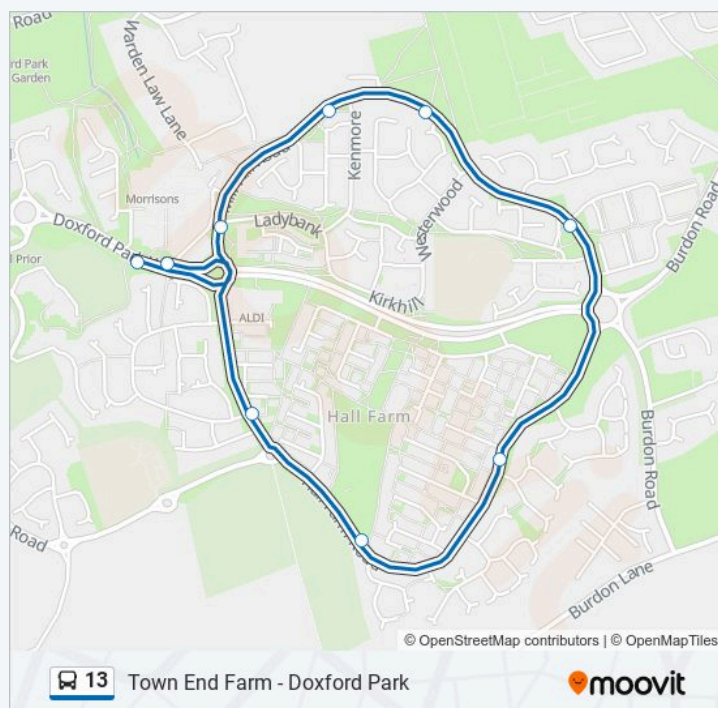

Doxford Park Hall Farm, Doxford Park

Doxford Park Mill Hill, Doxford Park

Mill Hill Road-Shetland Court, Doxford Park

Mill Hill Road-Wansbeck Court, Doxford Park

Mill Hill Road-Baffin Court, Doxford Park

Doxford Park Shops, Doxford Park

13 bus Time Schedule

Doxford Park Route Timetable:

Sunday	15:53 - 22:18
Monday	16:33 - 22:18
Tuesday	16:33 - 22:18
Wednesday	16:33 - 22:18
Thursday	16:33 - 22:18
Friday	16:33 - 22:18
Saturday	16:33 - 22:18

13 bus Info

Direction: Doxford Park

Stops: 9

Trip Duration: 7 min

Line Summary:

Direction: Sunderland

34 stops

[VIEW LINE SCHEDULE](#)