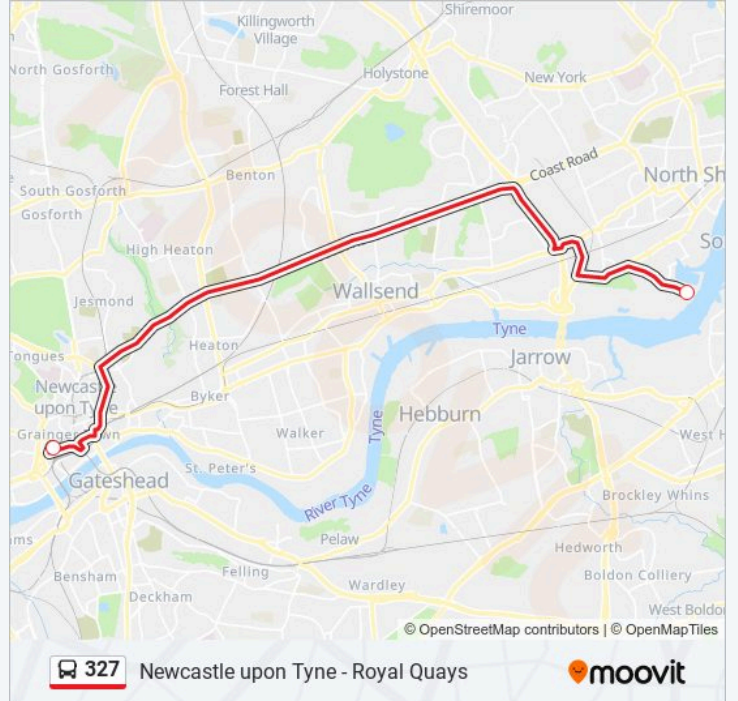

327

Newcastle upon Tyne - Royal Quays

Get The App

The 327 bus line (Newcastle upon Tyne - Royal Quays) has 2 routes. For regular weekdays, their operation hours are:
(1) Newcastle upon Tyne: 09:30(2) Royal Quays: 14:30 - 15:30
Use the Moovit App to find the closest 327 bus station near you and find out when is the next 327 bus arriving.

Direction: Newcastle upon Tyne

2 stops

[VIEW LINE SCHEDULE](#)

Dfds Ferry Terminal, Royal Quays

Central Station Bewick Street, Newcastle upon Tyne

327 bus Time Schedule

Newcastle upon Tyne Route Timetable:

Sunday	09:30
Monday	09:30
Tuesday	09:30
Wednesday	09:30
Thursday	09:30
Friday	09:30
Saturday	09:30

327 bus Info

Direction: Newcastle upon Tyne

Stops: 2

Trip Duration: 25 min

Line Summary:

Direction: Royal Quays

2 stops

[VIEW LINE SCHEDULE](#)

327 bus Info

Direction: Royal Quays

Stops: 2

Trip Duration: 25 min

Line Summary:

327 bus time schedules and route maps are available in an offline PDF at moovitapp.com. Use the Moovit App to see live bus times, train schedule or subway schedule, and step-by-step directions for all public transit in North East and Cumbria.