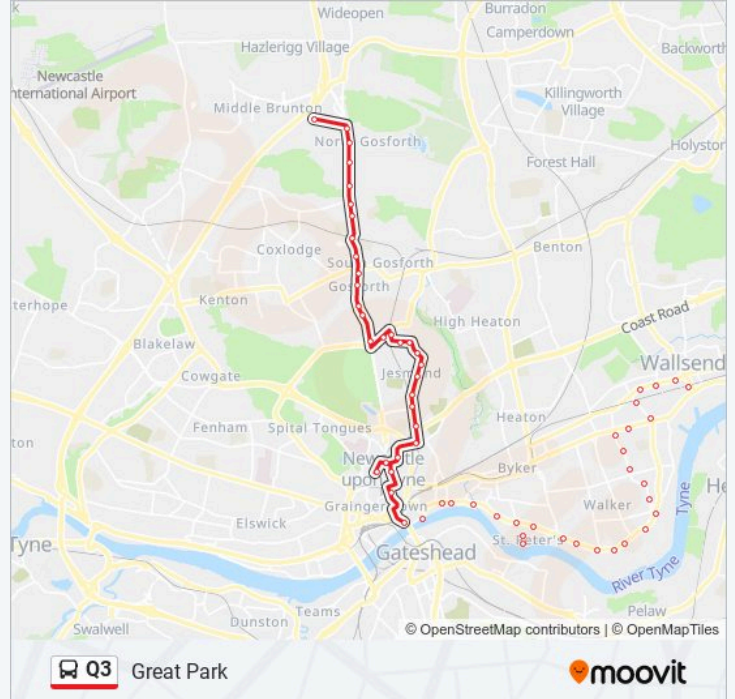

### Q3 bus Info

**Direction:** Great Park

**Stops:** 59

**Trip Duration:** 44 min

**Line Summary:**

Walker Road-Stains Road, Walker

Walker Road-Till Street, St Peters

St Lawrence Road, St Peters

Osborne Road - Holly Avenue, Jesmond

Osborne Road-Mistletoe Road, Jesmond

Osborne Road-Acorn Road, Jesmond

Osborne Road-Sanderson Road, Jesmond

Osborne Road-North Jesmond Avenue, West Jesmond

Osborne Road-Lonsdale Terrace, West Jesmond

Jesmond Mitchell Avenue, West Jesmond

Jesmond Dene Road-Highbury, West Jesmond

Great North Road-Blue House, West Jesmond

Great North Road-The Drive, Gosforth

High Street-Graham Park Road, Gosforth

High Street-West Avenue, Gosforth

High Street - Ivy Road, Gosforth

Lansdowne Terrace, Gosforth

Regent Centre Interchange, Gosforth

Great North Road-Park Avenue, Gosforth

Great North Road-Broadway West, Gosforth

Great North Road-Bridge Park, Gosforth