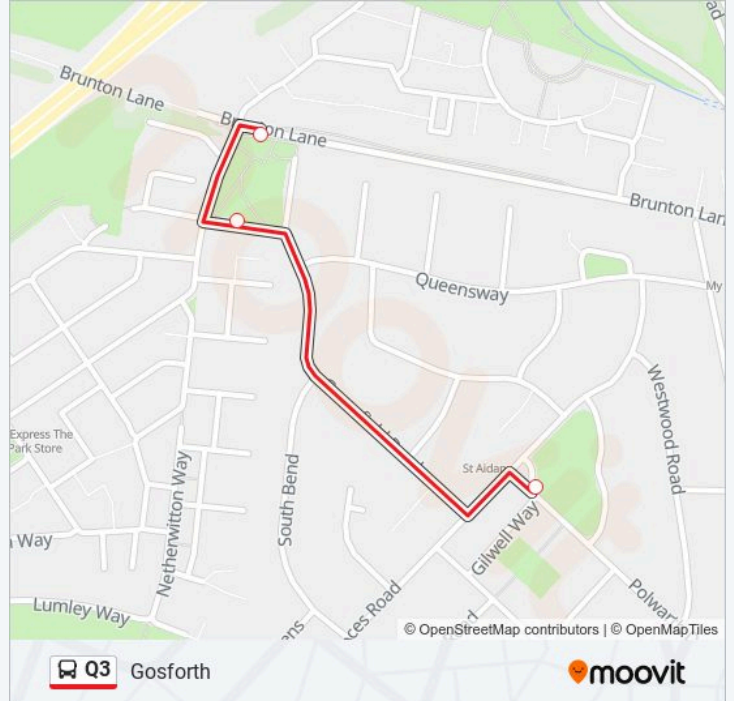

### Direction: Gosforth

3 stops

[VIEW LINE SCHEDULE](#)

Brunton Lane-Farm Cottages, Great Park

Netherwitton Way, Great Park

Brunton Park Polwarth Drive, Gosforth

### Q3 bus Info

**Direction:** Gosforth

**Stops:** 3

**Trip Duration:** 2 min

**Line Summary:**

### Direction: Great Park

59 stops

[VIEW LINE SCHEDULE](#)

- Wallsend Interchange, Wallsend
- High Street West, Wallsend
- High Street West-Lilac Road, Wallsend
- Shields Road-Firtree Avenue, Walkerville
- Stotts Road-Marmion Road, Walkerville
- Stotts Road Eastfield Avenue, Walkerville
- Fossway-Rutland Avenue, Walkergate
- Westbourne Avenue, Walkergate
- Westbourne Avenue, Walker
- Westbourne Avenue, Walker
- Titan Road, Walker
- Titan Road-Ta Centre, Walker
- Station Road - Rhodes Street, Walker
- Walker Road-Rochester Street, Walker
- Walker Road-Oliver Court, Walker
- Walker Road-Pottery Bank, Walker
- St Anthony's, Walker
- Walker Road-Monkchester Road, Walker

### Q3 bus Info

**Direction:** Great Park

**Stops:** 59

**Trip Duration:** 44 min

**Line Summary:**

Walker Road-Stains Road, Walker

Walker Road-Till Street, St Peters

St Lawrence Road, St Peters