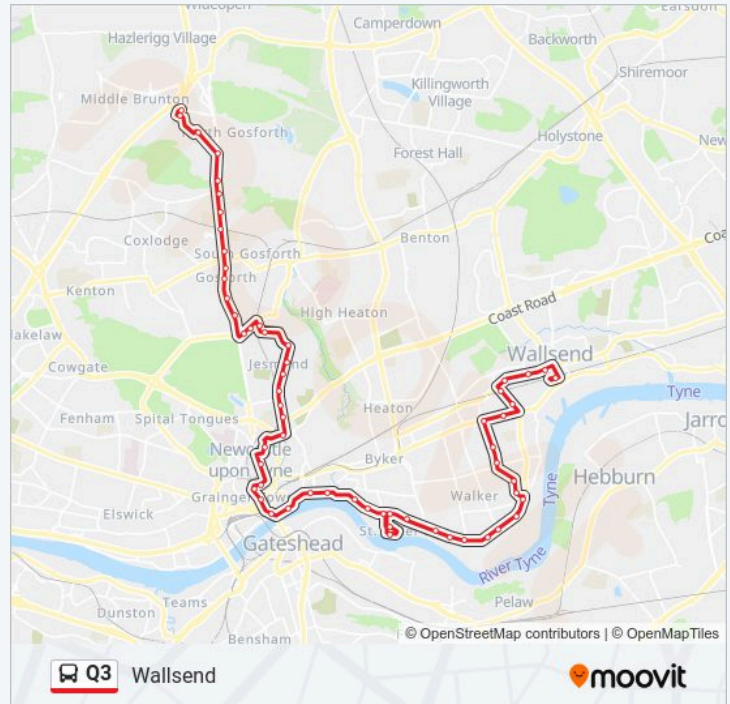

### Q3 bus Info

**Direction:** Wallsend

**Stops:** 59

**Trip Duration:** 62 min

**Line Summary:**

St Peters Basin, St Peters

Walker Road-Raby Street, St Peters

Walker Road-Solway Street, St Peters