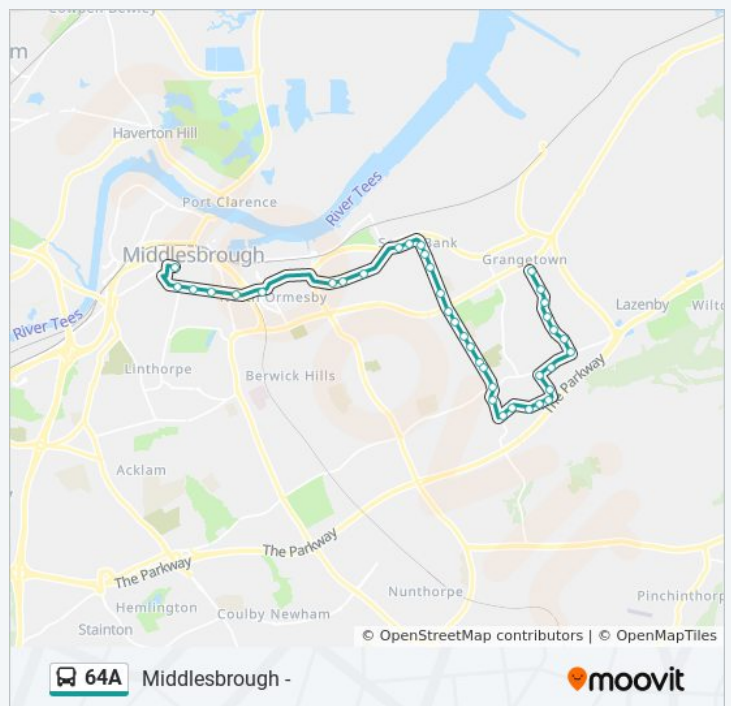

Direction: Middlesbrough

38 stops

[VIEW LINE SCHEDULE](#)

St George's Road, Grangetown

Kingsley Road, Grangetown

Shaw Crescent, Grangetown

Rydal Avenue, Grangetown

Rudland Walk, Whale Hill

64A bus Info

Direction: Middlesbrough

Stops: 38

Trip Duration: 37 min

Line Summary:

Granwood Road, Bankfields

Moorcock Close, Bankfields

Woodcock Close, Bankfields

Upper Princess Street, South Bank

Cargo Fleet Offices, Skippers Lane Ind Est

Queensway, Cargo Fleet

Pine Street, Cargo Fleet

West Terrace, North Ormesby

Elstone Road, Middlesbrough

Myrtle Street, Middlesbrough

Teesside University

Amber Street, Middlesbrough

Bus Station Stand 11, Middlesbrough

64A bus time schedules and route maps are available in an offline PDF at moovitapp.com. Use the [Moovit App](#) to see live bus times, train schedule or subway schedule, and step-by-step directions for all public transit in North East and Cumbria.