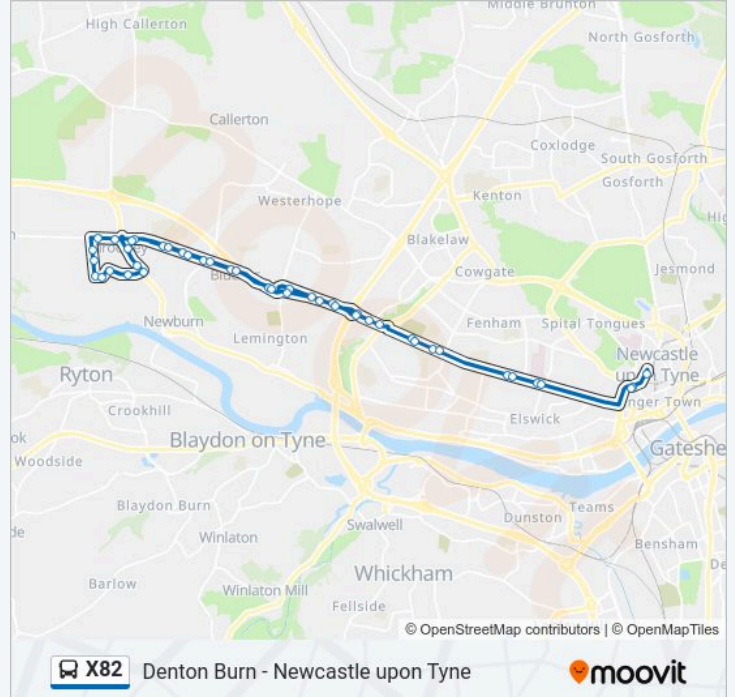

Hallow Drive-The Causeway, Throckley

Hallow Drive-Lowgate, Throckley

Leazes Parkway, Throckley

Coach Road-Leazes Parkway, Throckley

Coach Road-Wellfield Close, Throckley

Coach Road-Woodlands, Throckley

Hexham Road-Middle School, Throckley

Throckley Roundabout, Throckley

Hexham Road-Westway, Throckley

Hexham Road-Campus, Walbottle

Hexham Road-Hawthorn Terrace, Walbottle

Walbottle

Old Hexham Road-Stephenson Terrace, Walbottle

Hexham Road-Lemington Road Ends, Lemington

Lemington Road Ends, West Denton

A69-The Burnside, West Denton

West Road-South View, Denton Burn

West Road-A1, Denton Burn

Denton Burn

Newcastle Crematorium, Denton Burn

West Road-Fox And Hounds, Fenham

West Road-The Plaza, Fenham

Newcastle Cav Campus, Fenham

Newcastle St James, Newcastle upon Tyne

Eldon Square Bus Station, Newcastle upon Tyne

X82 bus time schedules and route maps are available in an offline PDF at [moovitapp.com](https://moovitapp.com). Use the Moovit App to see live bus times, train schedule or subway schedule, and step-by-step directions for all public transit in North East and Cumbria.