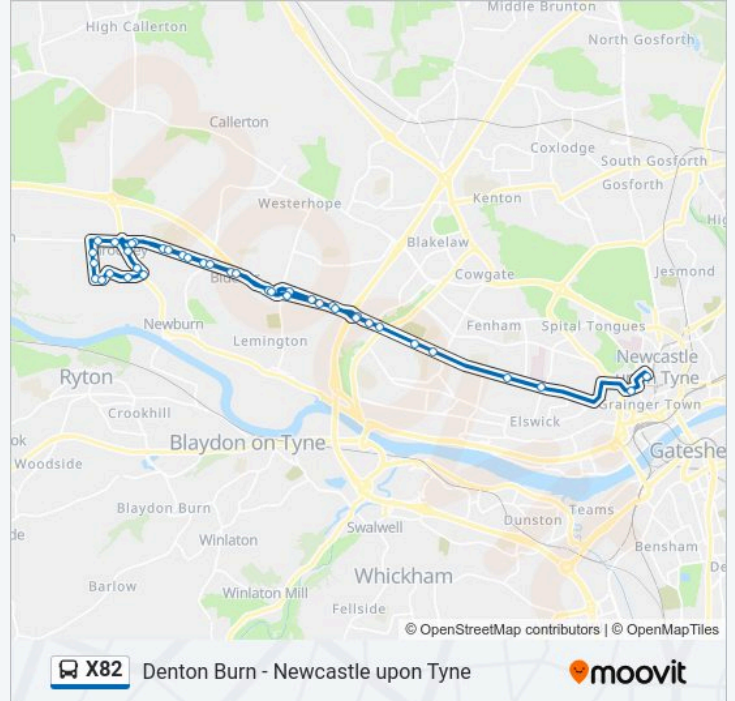

### X82 bus Info

**Direction:** Denton Burn

**Stops:** 39

**Trip Duration:** 35 min

**Line Summary:**

Hallow Drive-Lowgate, Throckley

Leazes Parkway, Throckley

Coach Road-Leazes Parkway, Throckley

Walbottle

Old Hexham Road-Stephenson Terrace, Walbottle

Hexham Road-Lemington Road Ends, Lemington

Lemington Road Ends, West Denton

A69-The Burnside, West Denton

West Road-South View, Denton Burn

West Road-A1, Denton Burn

### Direction: Newcastle upon Tyne

45 stops

[VIEW LINE SCHEDULE](#)

Eldon Square Bus Station, Newcastle upon Tyne

Newcastle St James, Newcastle upon Tyne

Newcastle Cav Campus, Fenham

West Road-The Plaza, Fenham

### X82 bus Info

**Direction:** Newcastle upon Tyne

**Stops:** 45

**Trip Duration:** 55 min

**Line Summary:**

Hexham Road-Lemington Road Ends, Lemington

Hexham Road-St Cuthberts Church, Walbottle

Hawthorn Terrace, Walbottle