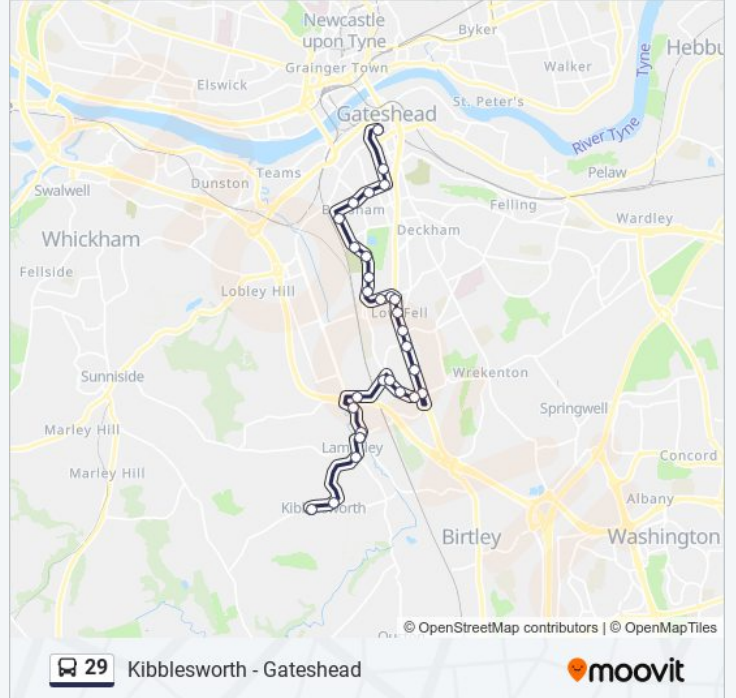

Kibblesworth - Gateshead

Get The App

The 29 bus line Kibblesworth - Gateshead has one route. For regular weekdays, their operation hours are:

(1) Gateshead: 06:40

Use the Moovit App to find the closest 29 bus station near you and find out when is the next 29 bus arriving.

Direction: Gateshead

29 stops

[VIEW LINE SCHEDULE](#)

- The Crescent, Kibblesworth
- Front Street, Kibblesworth
- Front Street, Lamesley
- Haggs Lane, Lamesley
- Lamesley Road-Lamesley Hall, Lamesley
- Lamesley Road-Willowbeds Farm, Lamesley
- Chowdene Bank - Sainsbury, Team Valley
- Chowdene Bank-Andrews Drive, Chowdene
- Hertford-Chowdene, Chowdene
- Hertford-Woodford, Allerdene
- Hertford - Dartmouth Ave, Allerdene
- Durham Road-Harlow Green, Allerdene
- Durham Road-Cromer Court, Allerdene
- Durham Road-Appledore Gardens, Low Fell
- Durham Road-Hutton Terrace, Low Fell
- Durham Road-Albert Drive, Low Fell
- Durham Road - Elder Grove, Low Fell
- Belle Vue Bank - Belle Vue Grove, Low Fell
- Belle Vue Bank, Low Fell
- Saltwell Road South-East Park Road, Saltwell
- Saltwell Road South-South-Crematorium, Saltwell
- Saltwell Park, Saltwell

Trip Duration: 27 min

Line Summary:

Saltwell Road-Saltwell Cemetery, Saltwell

Saltwell Road-Brunel Street, Saltwell

Whitehall Road-Brighton Road, Bensham

Whitehall Road, Bensham

Whitehall Road-Prince Consort Road, Shipcote

Prince Consort Road-Bewick Road, Gateshead

Gateshead Interchange, Gateshead

29 bus time schedules and route maps are available in an offline PDF at moovitapp.com. Use the Moovit App to see live bus times, train schedule or subway schedule, and step-by-step directions for all public transit in North East and Cumbria.