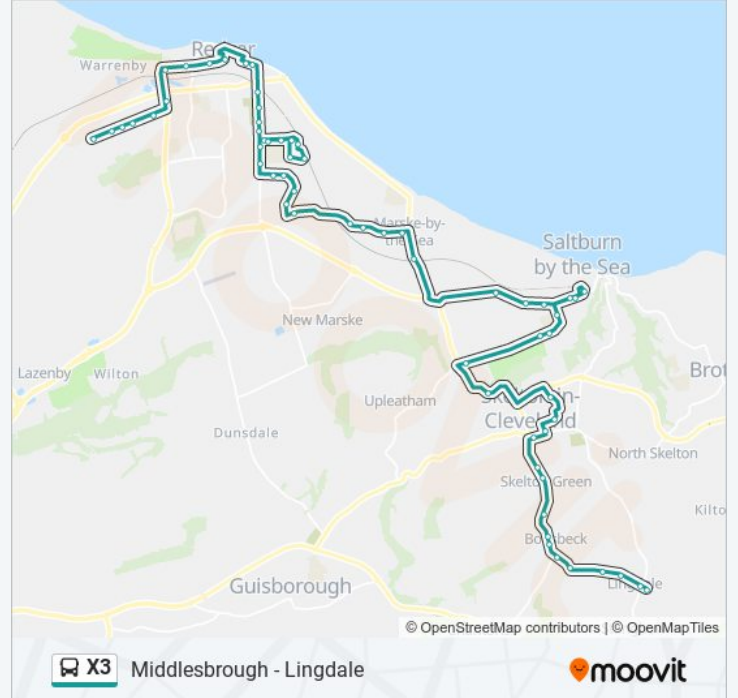

Cormorant Drive, Redcar

The Hampstead, Redcar

Saltscar, Redcar

Goodwood Road, Redcar

Rye Hills Academy, Redcar

Conway Road, Redcar

Raby Road, Redcar

Alnwick Close, Redcar

Kenilworth Way, Redcar

Ludlow Crescent, Redcar

Ings Farm Shops, Redcar

Conway Road, Redcar

Borough Park, Redcar

St Thomas Grove, Redcar

St John's Grove, Redcar

Aske Road, Redcar

The Plimsoll Line, Redcar

Moore Street, Redcar

Town Clock, Redcar

The Coatham Surgery, Coatham

The Lobster, Coatham

Coatham Roundabout, Coatham

Derwent Road, Redcar

Gordon Road, Dormanstown

Abercrombie Road, Dormanstown

Fawcus Court, Dormanstown

Ennis Square, Dormanstown

Broadway West, Dormanstown

**Direction: Lingdale**

64 stops

[VIEW LINE SCHEDULE](#)

Bus Station Stand 4, Middlesbrough