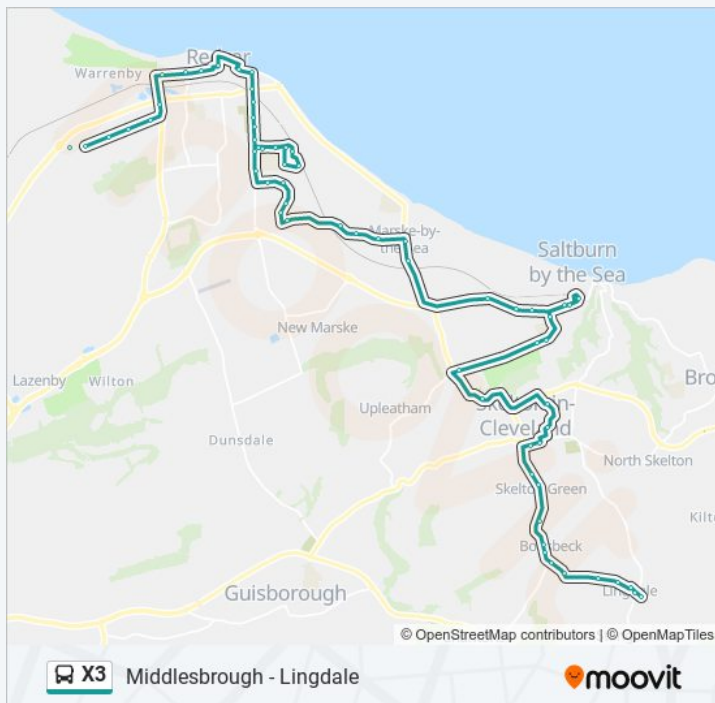

The Coatham Surgery, Coatham

Town Clock, Redcar

Moore Street, Redcar

The Plimsoll Line, Redcar

Park Avenue, Redcar

Aske Road, Redcar

St John's Grove, Redcar

St Thomas Grove, Redcar

Borough Park, Redcar

Conway Road, Redcar

Raby Road, Redcar

Alnwick Close, Redcar

Kenilworth Way, Redcar

**X3 bus Time Schedule**

Lingdale Route Timetable:

Sunday	Not Operational
Monday	Not Operational
Tuesday	07:37 - 17:25
Wednesday	07:37 - 17:25
Thursday	07:37 - 17:25
Friday	07:37 - 17:25
Saturday	08:20 - 17:20

**X3 bus Info**

**Direction:** Lingdale

**Stops:** 64

**Trip Duration:** 83 min

**Line Summary:**

Ludlow Crescent, Redcar

Ings Farm Shops, Redcar

Conway Road, Redcar

Rye Hills Academy, Redcar

Goodwood Road, Redcar

Saltscar, Redcar

The Hampstead, Redcar

Cormorant Drive, Redcar

Trevarrian Drive, Redcar

Wheatlands Farm, Redcar

Cleveland View, Marske