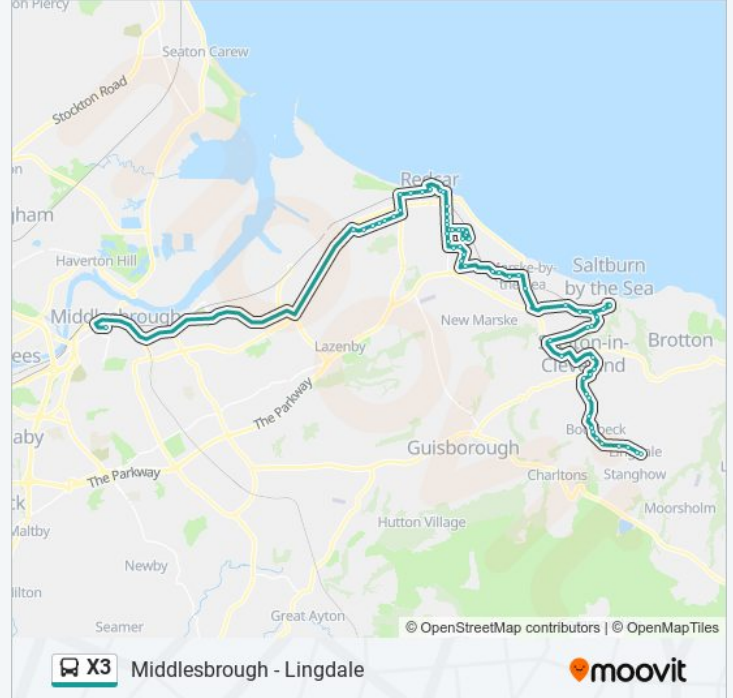

Cleveland View, Marske

Wheatlands Farm, Redcar

Trevarrian Drive, Redcar

Cormorant Drive, Redcar

The Hampstead, Redcar

Saltscar, Redcar

Goodwood Road, Redcar

Rye Hills Academy, Redcar

Conway Road, Redcar

Raby Road, Redcar

Alnwick Close, Redcar

Kenilworth Way, Redcar

Ludlow Crescent, Redcar

Ings Farm Shops, Redcar

Conway Road, Redcar

Borough Park, Redcar

St Thomas Grove, Redcar

St John's Grove, Redcar

Aske Road, Redcar

The Plimsoll Line, Redcar

Moore Street, Redcar

Town Clock, Redcar

The Coatham Surgery, Coatham

The Lobster, Coatham