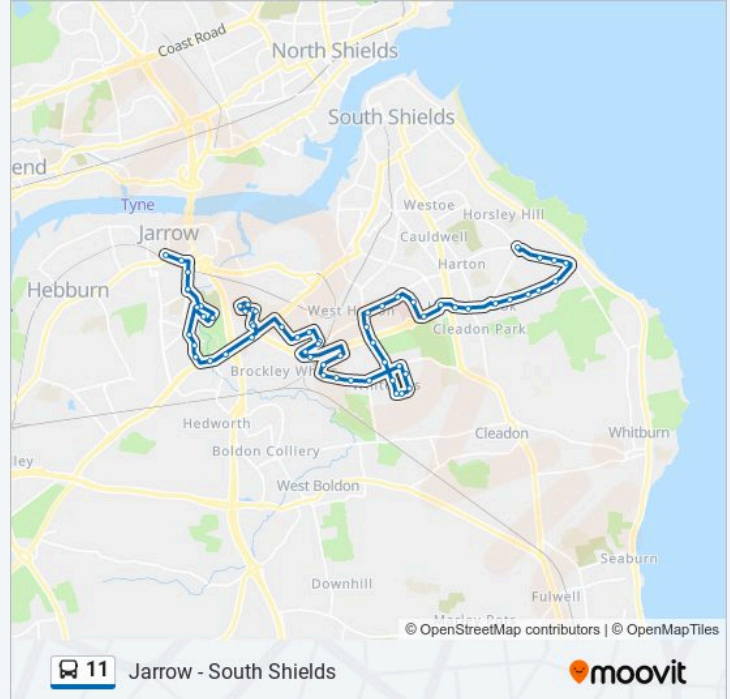

Gainsborough Avenue-Rubens Avenue, Whiteleas

Whiteleas Shops, Whiteleas

Whiteleas Way-Holbein Road, Whiteleas

Whiteleas

Whiteleas Way-John Reid Road, Whiteleas

Boldon Lane, West Harton

Harton Lane, West Harton

Harton Lane-Blyth Court, West Harton

South Tyneside Hospital, Harton Moor

South Tyneside Hospital, Harton Moor

Mcanany Avenue, Harton Moor

Mcanany Avenue-Grindleford Court, Harton Moor

Prince Edward Road-King George Road, Harton
Nook

Harton Nook

Prince Edward Road-Centenary Avenue, Harton Nook

Prince Edward Road-Russell Avenue, Cleadon Park

Prince Edward Road-Wayside, Marsden

Prince Edward Road-Ingleside, Marsden

Prince Edward Road-Valley Lane, Marsden

Marsden Lane - Prince Edward Road East, Marsden

Marsden Lane-Hampshire Way, Marsden

Marsden Lane-Fulwell Avenue, Marsden

Horsley Hill Square, Horsley Hill

Direction: South Shields

75 stops

[VIEW LINE SCHEDULE](#)