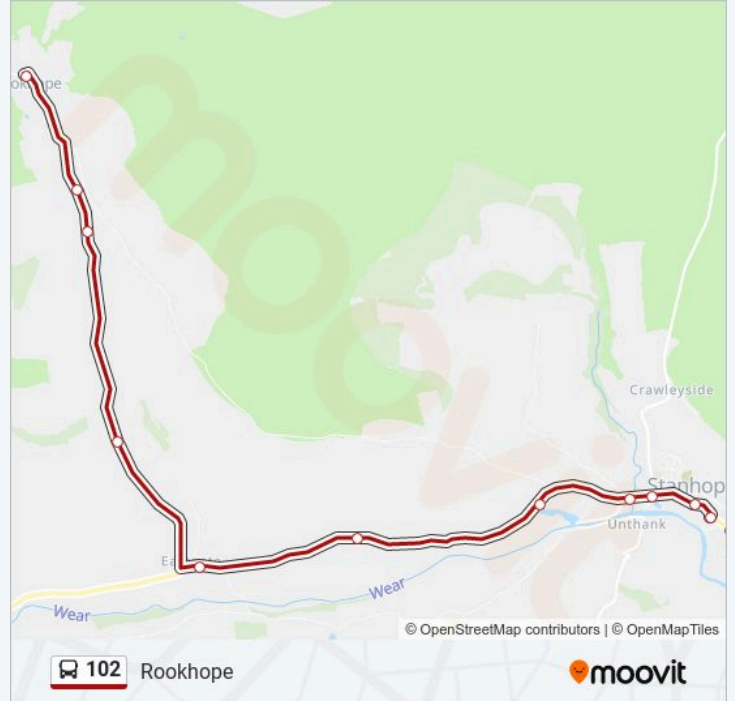

Direction: Rookhope

24 stops

[VIEW LINE SCHEDULE](#)

- School Bus Park, Wolsingham
- School, Wolsingham
- Hare Law, Wolsingham
- Bridge End, Wolsingham
- Bank Top, Frosterley
- Bridge, Frosterley
- East End, Frosterley
- Frosterley Inn, Frosterley
- Co-Op Store, Frosterley
- Telephone Exchange, Frosterley
- Lodge, Frosterley
- Bridge, Stanhope
- Front Street-Former Queens Head, Stanhope
- Market Place, Stanhope
- Town Hall, Stanhope
- Newtown House, Stanhope
- Weardale Community Hospital, Stanhope
- Green Foot, Stanhope
- Howl John, Eastgate
- Village, Eastgate
- Dents Gate, Eastgate

102 bus Info

Direction: Rookhope

Stops: 24

Trip Duration: 13 min

Line Summary:

Lane End, Rookhope

Bog, Rookhope

Village, Rookhope

Direction: Stanhope

11 stops

[VIEW LINE SCHEDULE](#)

Village, Rookhope

Bog, Rookhope

Lane End, Rookhope

Dents Gate, Eastgate

Village, Eastgate

Line Summary:

Direction: Wolsingham

25 stops

[VIEW LINE SCHEDULE](#)

- Village, Rookhope
- Bog, Rookhope
- Lane End, Rookhope
- Dents Gate, Eastgate
- Village, Eastgate
- Howl John, Eastgate
- Green Foot, Stanhope
- Weardale Community Hospital, Stanhope
- Newtown House, Stanhope
- Town Hall, Stanhope
- Market Place, Stanhope
- Front Street-Former Queens Head, Stanhope
- Weardale Bus Depot, Stanhope
- Bridge, Stanhope
- Lodge, Frosterley
- Telephone Exchange, Frosterley
- Co-Op Store, Frosterley
- Frosterley Inn, Frosterley