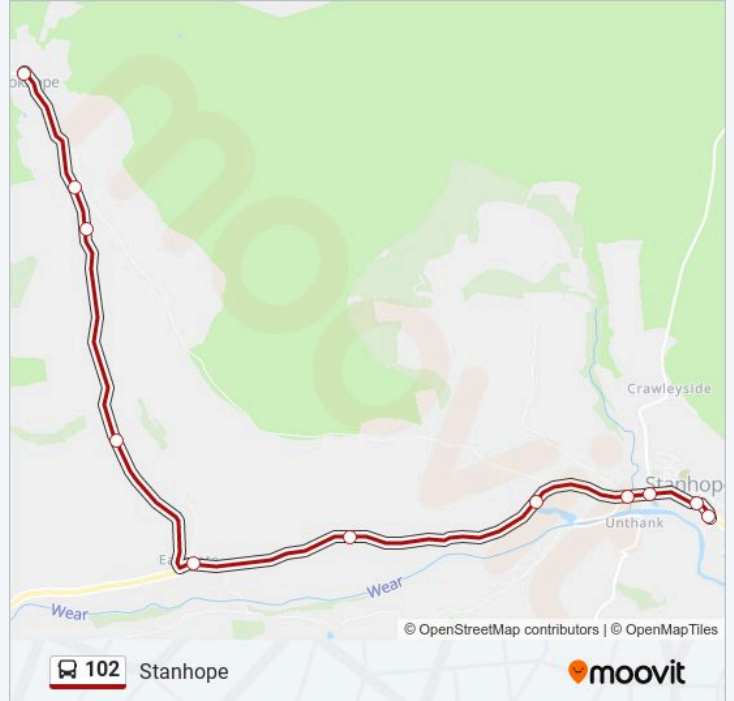

102 bus Info

Direction: Rookhope

Stops: 24

Trip Duration: 13 min

Line Summary:

Lane End, Rookhope

Bog, Rookhope

Village, Rookhope

Direction: Stanhope

11 stops

[VIEW LINE SCHEDULE](#)

Village, Rookhope

Bog, Rookhope

Lane End, Rookhope

Dents Gate, Eastgate

Village, Eastgate

Line Summary:

Direction: Wolsingham

25 stops

[VIEW LINE SCHEDULE](#)

- Village, Rookhope
- Bog, Rookhope
- Lane End, Rookhope
- Dents Gate, Eastgate
- Village, Eastgate
- Howl John, Eastgate
- Green Foot, Stanhope
- Weardale Community Hospital, Stanhope
- Newtown House, Stanhope
- Town Hall, Stanhope
- Market Place, Stanhope
- Front Street-Former Queens Head, Stanhope
- Weardale Bus Depot, Stanhope
- Bridge, Stanhope
- Lodge, Frosterley
- Telephone Exchange, Frosterley
- Co-Op Store, Frosterley
- Frosterley Inn, Frosterley

Trip Duration: 36 min

Line Summary:

East End, Frosterley

Bridge, Frosterley

Bank Top, Frosterley

Bridge End, Wolsingham

Hare Law, Wolsingham

School, Wolsingham