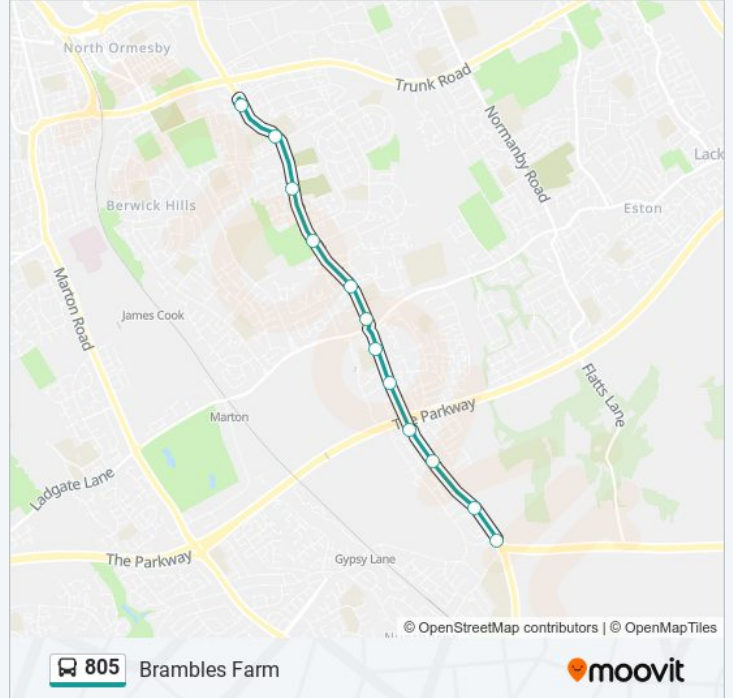

Direction: Brambles Farm

12 stops

[VIEW LINE SCHEDULE](#)

Swans Corner Roundabout, Nunthorpe

Bank Top, Nunthorpe

Lyndhurst Gardens, Nunthorpe

Westbank Road, Ormesby

The Hall Close, Ormesby

Ormesby Primary School, Ormesby

Roundabout - Cargo Fleet Lane, Ormesby

Leamington Grove, Netherfields

The Greenway South End, Thorntree

Ruth Avenue, Thorntree

Corpus Christi Rc Primary School, Pallister

Northfleet Avenue, Brambles Farm

805 bus Time Schedule

Brambles Farm Route Timetable:

Sunday	Not Operational
Monday	15:10
Tuesday	Not Operational
Wednesday	Not Operational
Thursday	Not Operational
Friday	Not Operational
Saturday	Not Operational

805 bus Info

Direction: Brambles Farm

Stops: 12

Trip Duration: 12 min

Line Summary:

Direction: Nunthorpe

13 stops

[VIEW LINE SCHEDULE](#)