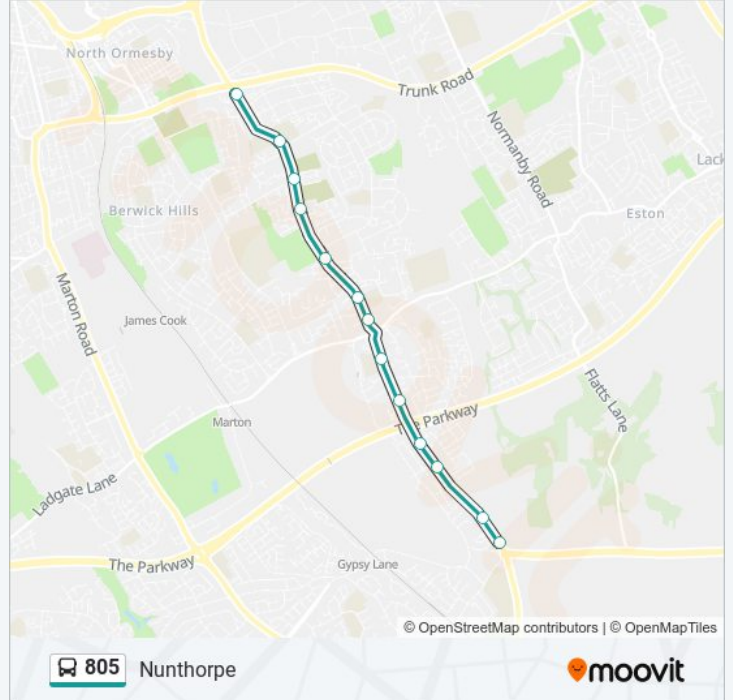

Direction: Brambles Farm

12 stops

[VIEW LINE SCHEDULE](#)

Swans Corner Roundabout, Nunthorpe

Bank Top, Nunthorpe

Lyndhurst Gardens, Nunthorpe

Westbank Road, Ormesby

The Hall Close, Ormesby

Ormesby Primary School, Ormesby

The Hall Close, Ormesby

Westbank Road, Ormesby

Lyndhurst Gardens, Nunthorpe

Bank Top, Nunthorpe

Swans Corner Roundabout, Nunthorpe

805 bus Time Schedule

Nunthorpe Route Timetable:

Sunday	Not Operational
Monday	07:58
Tuesday	Not Operational
Wednesday	Not Operational
Thursday	Not Operational
Friday	Not Operational
Saturday	Not Operational

805 bus Info

Direction: Nunthorpe

Stops: 13

Trip Duration: 14 min

Line Summary:

805 bus time schedules and route maps are available in an offline PDF at moovitapp.com. Use the [Moovit App](#) to see live bus times, train schedule or subway schedule, and step-by-step directions for all public transit in North East and Cumbria.