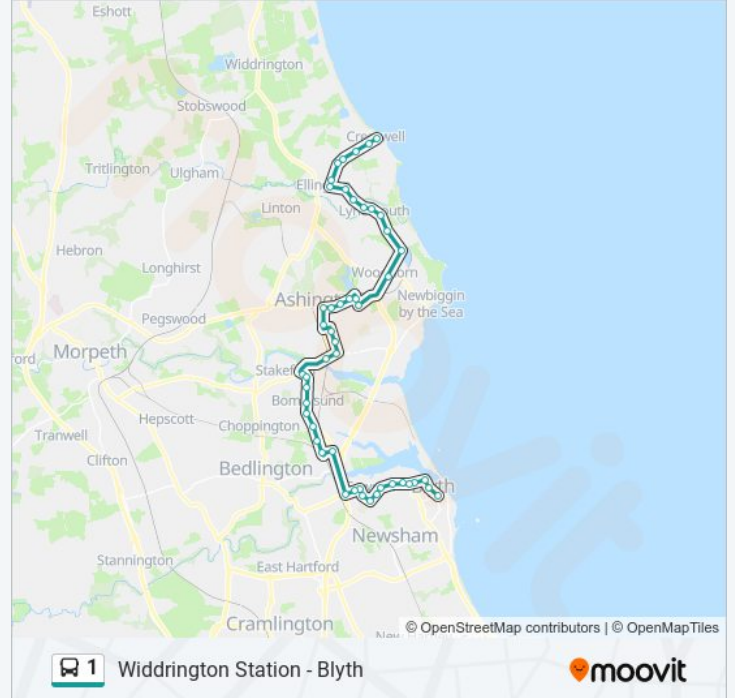

Fifth Avenue, Ashington College

North Seaton Rd North End, Ashington

Bus Station, Ashington

Hawthorn Road Top, Ashington

Alexandra Road Top, Ashington

Tweed Street, Wansbeck Hospital

Woodhorn Villas, Wansbeck Hospital

Former Colliery, Ellington

Library, Ellington

Cresswell Road, Ellington

Windmill Hill, Ellington

Windmill Heights, Ellington

Sawmill, Cresswell

Towers Holiday Park, Cresswell

Direction: Wansbeck Hospital

35 stops

[VIEW LINE SCHEDULE](#)

- Bus Station, Blyth
- Regent Street South End, Blyth
- Regent Street North End, Blyth
- Hodgson's Road, North Farm
- South Quay Nursing Home, North Farm
- Fire Station, North Farm
- Crematorium, Cowpen
- Community Centre, Cowpen
- Shops, Cowpen
- Briardale Road West End, Cowpen
- Blyth Community College, Cowpen
- Weardale Avenue, Cowpen
- Bebside Middle School, Kitty Brewster
- Interchange, Bebside
- St John's Road, Bedlington Station
- Station Street, Bedlington Station
- Welwyn Factory, Bedlington Station
- Red Row, Bedlington Station
- Earth Balance, Bomarsund
- Thornley Terrace, Bomarsund
- Highways Depot, Stakeford
- Lord Barrington, Stakeford
- Half Moon, Stakeford
- North Seaton Crossing, Elephant
- Public House, Elephant
- Seventh Avenue, Ashington College
- Fifth Avenue, Ashington College
- North Seaton Rd North End, Ashington

1 Info

Direction: Wansbeck Hospital

Stops: 35

Trip Duration: 41 min

Line Summary:

Bus Station, Ashington

Hawthorn Road Top, Ashington

Alexandra Road Top, Ashington