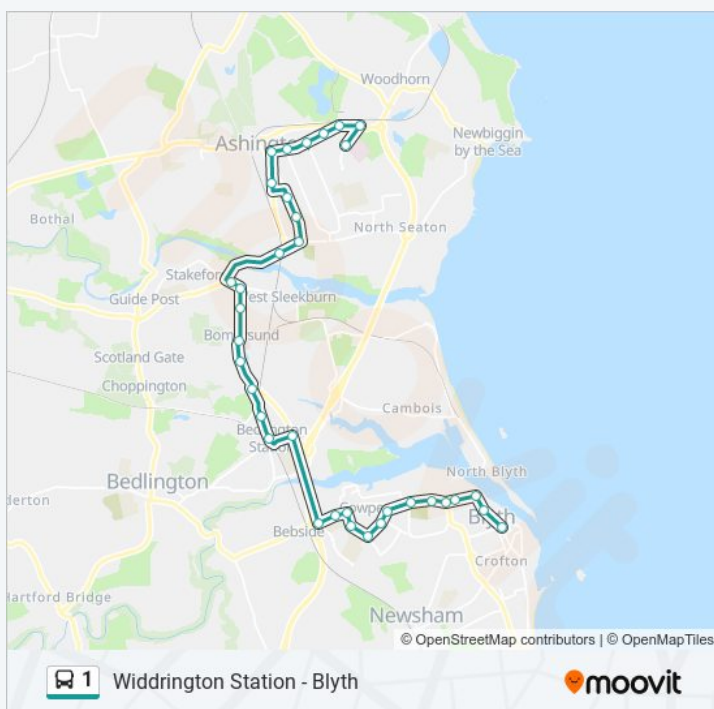

35 stops

[VIEW LINE SCHEDULE](#)

- Bus Station, Blyth
- Regent Street South End, Blyth
- Regent Street North End, Blyth
- Hodgson's Road, North Farm
- South Quay Nursing Home, North Farm
- Fire Station, North Farm
- Crematorium, Cowpen
- Community Centre, Cowpen
- Shops, Cowpen
- Briardale Road West End, Cowpen
- Blyth Community College, Cowpen
- Weardale Avenue, Cowpen
- Bebside Middle School, Kitty Brewster
- Interchange, Bebside
- St John's Road, Bedlington Station
- Station Street, Bedlington Station
- Welwyn Factory, Bedlington Station
- Red Row, Bedlington Station
- Earth Balance, Bomarsund
- Thornley Terrace, Bomarsund
- Highways Depot, Stakeford
- Lord Barrington, Stakeford
- Half Moon, Stakeford
- North Seaton Crossing, Elephant
- Public House, Elephant
- Seventh Avenue, Ashington College
- Fifth Avenue, Ashington College
- North Seaton Rd North End, Ashington

1 Info

Direction: Wansbeck Hospital

Stops: 35

Trip Duration: 41 min

Line Summary:

Bus Station, Ashington

Hawthorn Road Top, Ashington

Alexandra Road Top, Ashington

Tweed Street, Wansbeck Hospital

Aged Miners' Homes, Wansbeck Hospital

St Lukes Close, Wansbeck Hospital

Main Entrance, Wansbeck Hospital

Direction: Widdrington Station

63 stops

[VIEW LINE SCHEDULE](#)

Bus Station, Blyth