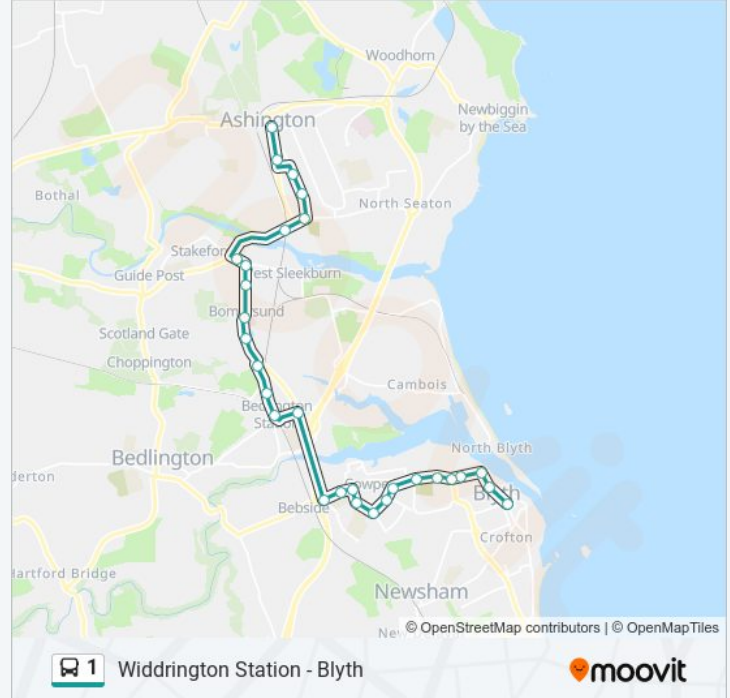

Line Summary:

Lord Barrington, Stakeford

Half Moon, Stakeford

North Seaton Crossing, Elephant

Public House, Elephant

Seventh Avenue, Ashington College

Fifth Avenue, Ashington College

North Seaton Rd North End, Ashington

Bus Station, Ashington

Direction: Blyth

65 stops

[VIEW LINE SCHEDULE](#)

Turning Circle, Widdrington Station

Grange Court, Widdrington Station

Community Centre, Widdrington Station

Wooderfield, Widdrington Station

Mile Road, Widdrington Station

Old Ferneybeds Road, Widdrington Station

Ramsey, Widdrington Station

Hagg House Farm, Ellington

Plough, Ellington

Cresswell Road, Ellington

Windmill Hill, Ellington

Windmill Heights, Ellington

Line Summary:

Windmill Hill, Ellington

Cresswell Road, Ellington

Library, Ellington

Former Colliery, Ellington

Colliery Tavern, Lynemouth

Fenham Road, Lynemouth

Post Office, Lynemouth