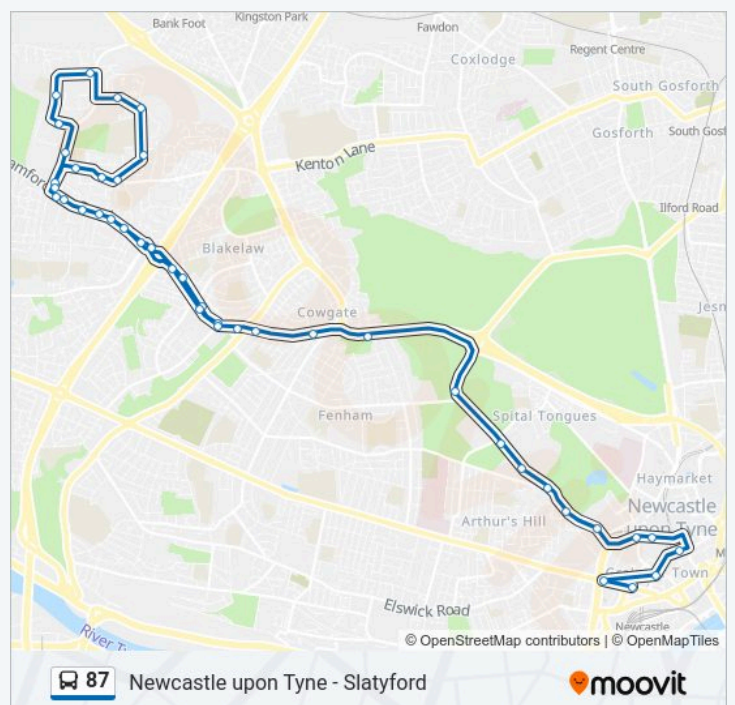

42 stops

[VIEW LINE SCHEDULE](#)

Central Stn Westgate Rd, Newcastle upon Tyne

Westgate Rd-Rutherford St, Newcastle upon Tyne

Newcastle Grainger Street, Newcastle upon Tyne

Monument Market Street, Newcastle upon Tyne

Stamfordham Road-Slatyford Lane, Slatyford

Stamfordham Road - Pooley Road, Slatyford

Stamfordham Road-Western by Pass, Slatyford

Stamfordham Road-Denton Way, Westerhope

Stamfordham Road-Queens Road, Westerhope

Stamfordham Road-Highfield Close, Westerhope

Stamfordham Road - Beaumont Terrace,
Westerhope

87 bus Time Schedule

Slatyford Route Timetable:

Sunday	Not Operational
Monday	17:24
Tuesday	17:24
Wednesday	17:24
Thursday	17:24
Friday	17:24
Saturday	17:24

87 bus Info

Direction: Slatyford

Stops: 42

Trip Duration: 42 min

Line Summary:

Newbiggin Lane - Crispin Court, Westerhope

Newbiggin Lane-Redburn Road, Newbiggin Hall

Bedeburn Road-Westgarth, Newbiggin Hall