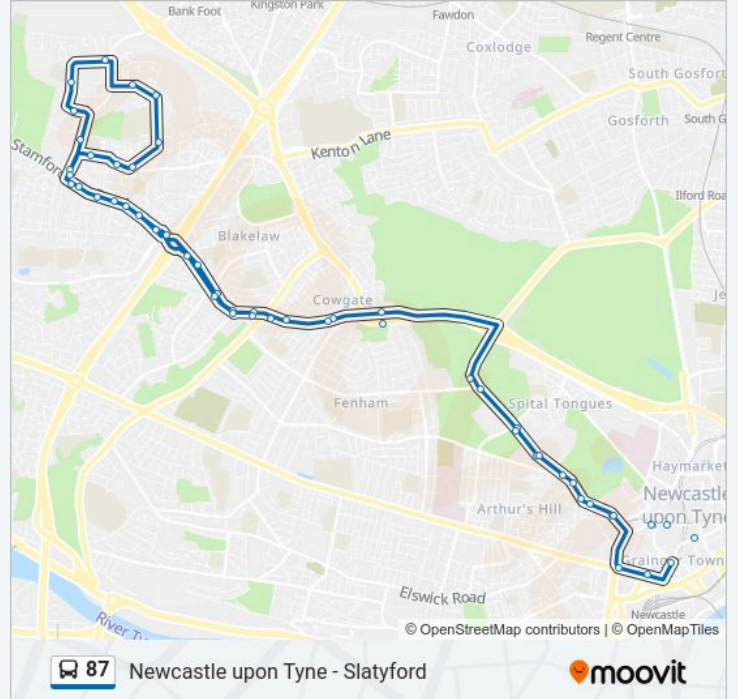

Stamfordham Road-Footbridge, Slatyford

Stamfordham Road - Fulwell Green, Slatyford

Stamfordham Road-Barclay Place, Slatyford

Stamfordham Road-Viewforth Grove, Slatyford

Stamfordham Road-Yewvale Road, Cowgate

Stamfordham Way, Cowgate

Ponteland Road - Moorhead, Cowgate

Ponteland Road-Fenham Hall Drive, Fenham

Bbc Tv Centre, Nuns Moor

Barrack Road-Barracks, Nuns Moor

Barrack Road-New Mills, Nuns Moor

Barrack Road-Leazes Park, Newcastle upon Tyne

Barrack Road-St James Park, Newcastle upon Tyne

Westgate Rd-Rutherford St, Newcastle upon Tyne

Central Stn Westgate Rd, Newcastle upon Tyne

Newcastle Grainger Street, Newcastle upon Tyne

Direction: Slatyford

42 stops

[VIEW LINE SCHEDULE](#)

Central Stn Westgate Rd, Newcastle upon Tyne

Westgate Rd-Rutherford St, Newcastle upon Tyne

Newcastle Grainger Street, Newcastle upon Tyne

Monument Market Street, Newcastle upon Tyne