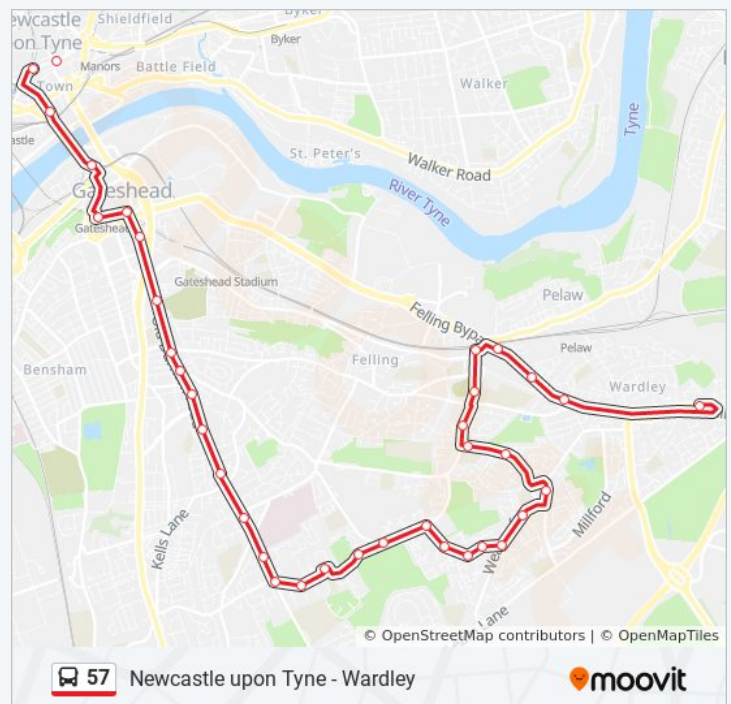

Gateshead Interchange, Gateshead

A184, Gateshead

Monument Market Street, Newcastle upon Tyne

Direction: Wardley

36 stops

[VIEW LINE SCHEDULE](#)

Monument Market Street, Newcastle upon Tyne

Monument Market Street, Newcastle upon Tyne

High Level Bridge North End, Newcastle upon Tyne

Wellington Street, Gateshead

Gateshead Interchange, Gateshead

Jackson Street, Gateshead

High Street, Gateshead

Old Durham Road-St Edmunds Road, Gateshead

Old Durham Road-Split Crow Road, Deckham

Whitehills Estate, Whitehills

Staneway-Felldyke, Leam Lane

57 bus Time Schedule

Wardley Route Timetable:

Sunday	07:55 - 22:07
Monday	06:18 - 23:07
Tuesday	06:18 - 23:07
Wednesday	06:18 - 23:07
Thursday	06:18 - 23:07
Friday	06:18 - 23:07
Saturday	06:07 - 23:07

57 bus Info

Direction: Wardley

Stops: 36

Trip Duration: 43 min

Line Summary:

Staneway-Whyndyke, Leam Lane

Wealcroft-Staneway, Leam Lane

Wealcroft-The Paddock, Leam Lane