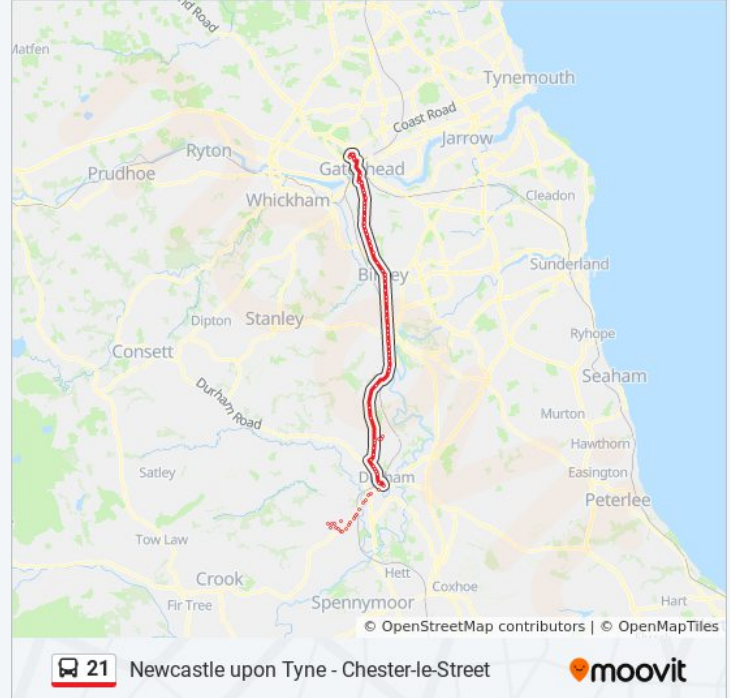

Northlands Roundabout, Chester-Le-Street

Lambton Worm Ph, Chester-Le-Street

North Lodge Estate, Chester-Le-Street

Durham Road - Dobbies, Barley Mow

Durham Road - Dorset Ave, Barley Mow

Durham Road-Memorial Cottages, Birtley

Durham Road-Harras Bank, Birtley

Durham Road - Beaconsfield Terrace, Birtley

Durham Road-Fire Station, Birtley  
Durham Road-Ridgeway, Birtley  
Durham Road-Windsor Road, Birtley  
Newcastle Bank-Long Bank, Birtley  
Angel Of the North, Allerdene  
Durham Road-Deneford, Allerdene  
Durham Road-Harlow Green, Allerdene  
Durham Road-Cromer Court, Allerdene  
Durham Road-Appledore Gardens, Low Fell  
Durham Road-Hutton Terrace, Low Fell  
Durham Road-Albert Drive, Low Fell  
Durham Road - Elder Grove, Low Fell  
Durham Road-Musgrave School, Low Fell  
Durham Road-Valley View, Low Fell  
Durham Road Saltwell Park, Saltwell  
Durham Road-Dryden Road, Shipcote  
Durham Road-Shipcote Lane, Shipcote  
Durham Road-Hartington Street, Gateshead  
High West Street-Bewick Road, Gateshead  
High West Street-Civic Centre, Gateshead  
Gateshead Interchange, Gateshead  
A184, Gateshead  
John Dobson St-Carliol St, Newcastle upon Tyne  
Haymarket St Mary's Place, Newcastle upon Tyne  
Eldon Square Bus Station, Newcastle upon Tyne