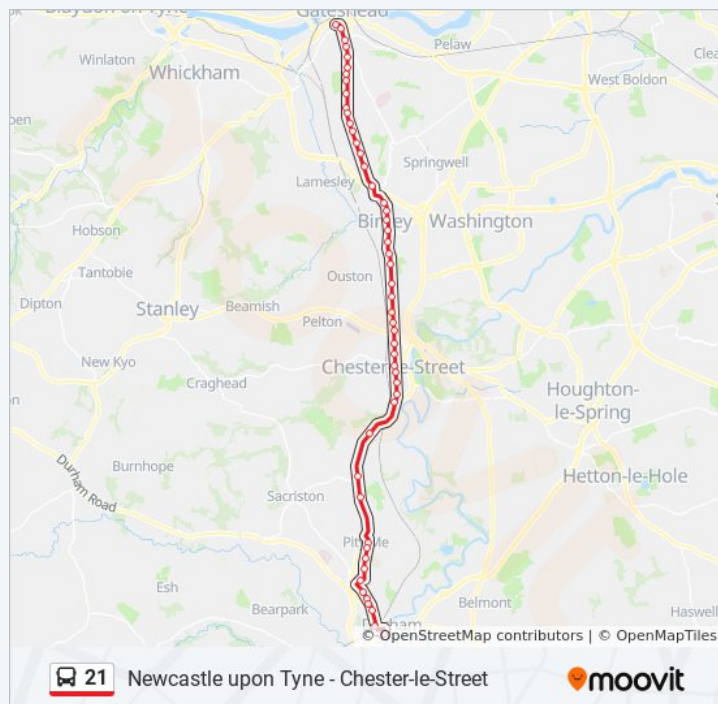

Durham Road-Albert Drive, Low Fell

Durham Road - Elder Grove, Low Fell

**Direction:** Gateshead

**Stops:** 50

**Trip Duration:** 39 min

**Line Summary:**

Durham Road-Musgrave School, Low Fell

Durham Road-Valley View, Low Fell

Durham Road Saltwell Park, Saltwell

Durham Road-Dryden Road, Shipcote

Durham Road-Shipcote Lane, Shipcote

Durham Road-Hartington Street, Gateshead

High West Street-Bewick Road, Gateshead

High West Street-Civic Centre, Gateshead

### Direction: Newcastle upon Tyne

78 stops

[VIEW LINE SCHEDULE](#)

Bus Turning Circle, Brandon

Welfare Linden Park, Brandon

Brandon Lane - Linden Park Junction, Brandon

Brandon Lane Stores, Brandon

Vicarage Flats, Brandon