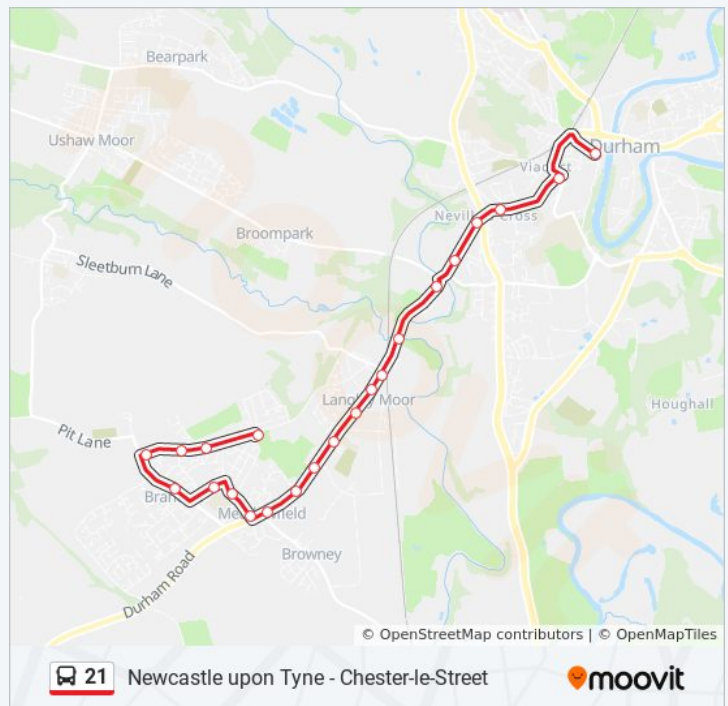

### 21 bus Info

**Direction:** Durham

**Stops:** 22

**Trip Duration:** 20 min

**Line Summary:**

### Direction: Gateshead

50 stops

[VIEW LINE SCHEDULE](#)

Bus Station Stand G, Durham

Wharton Park, Durham

St Leonards School, Durham

County Hall, Durham

Dryburn Hospital - Old Entrance, Durham