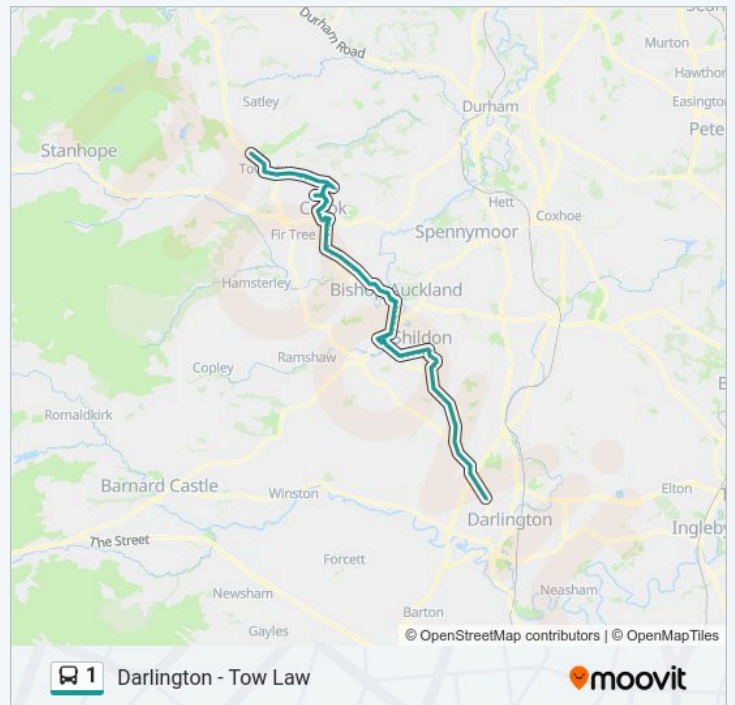

### 1 bus Info

**Direction:** Faverdale

**Stops:** 91

**Trip Duration:** 78 min

**Line Summary:**

Pinetree Gardens, Crook

Lax Terrace, Crook

Football Ground, Crook