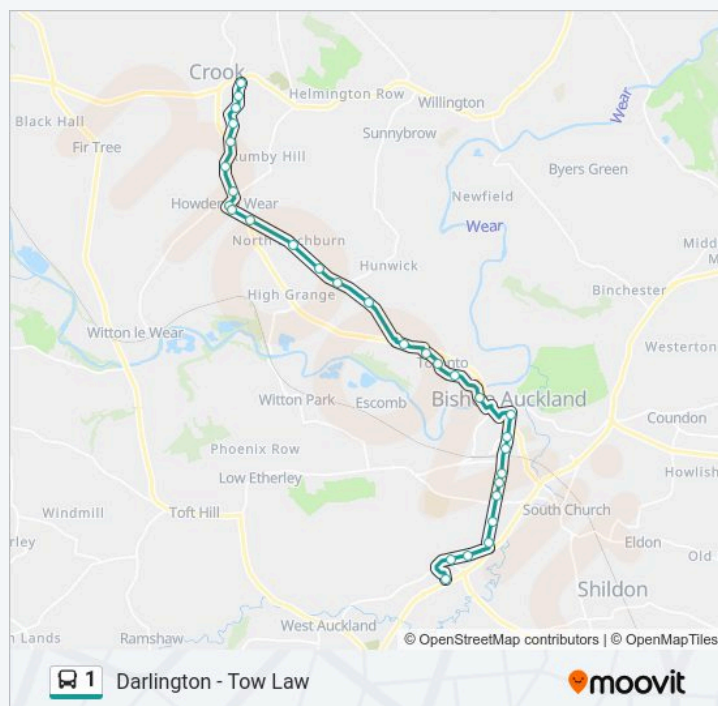

### Direction: Tow Law

109 stops

[VIEW LINE SCHEDULE](#)

Tubwell Row, Darlington