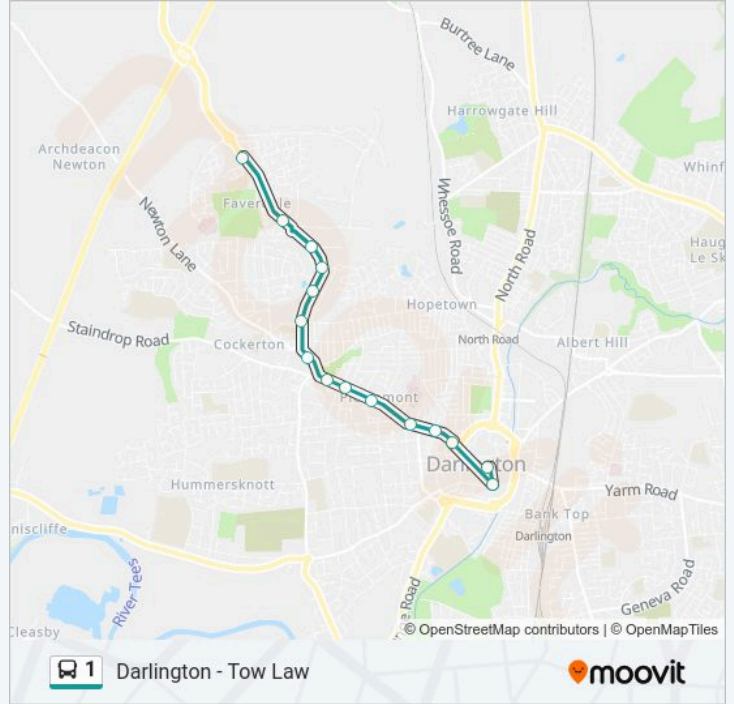

### Direction: West Park

15 stops

[VIEW LINE SCHEDULE](#)

Tubwell Row, Darlington

Town Hall, Darlington

Four Riggs, Darlington

Maude Street, Darlington

Holy Trinity Church, Darlington

### 1 bus Info

**Direction:** West Park

**Stops:** 15

**Trip Duration:** 10 min

**Line Summary:**

1 bus time schedules and route maps are available in an offline PDF at [moovitapp.com](https://moovitapp.com). Use the Moovit App to see live bus times, train schedule or subway schedule, and step-by-step directions for all public transit in North East and Cumbria.