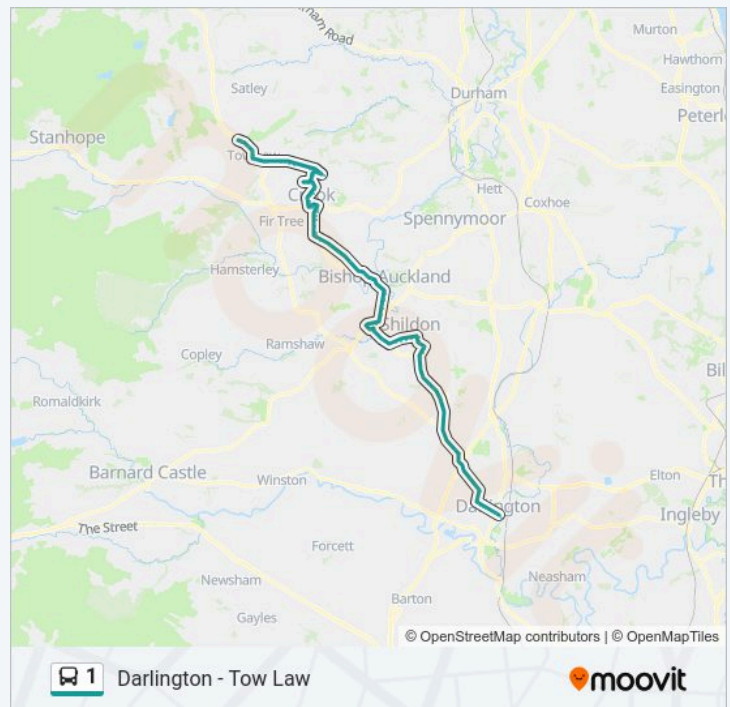

Jubilee Road - Chestnut Close, Shildon

Jubilee Road - Coronation Ave, Shildon

Jubilee Road - School, Shildon

King William, Shildon

Tuesday	06:13 - 19:05
Wednesday	06:13 - 19:05
Thursday	06:13 - 19:05
Friday	06:13 - 19:05
Saturday	07:00 - 19:05

### 1 bus Info

**Direction:** Tow Law

**Stops:** 109

**Trip Duration:** 99 min

**Line Summary:**

St Johns Church, Shildon

Main Street, Shildon

West Road, Shildon