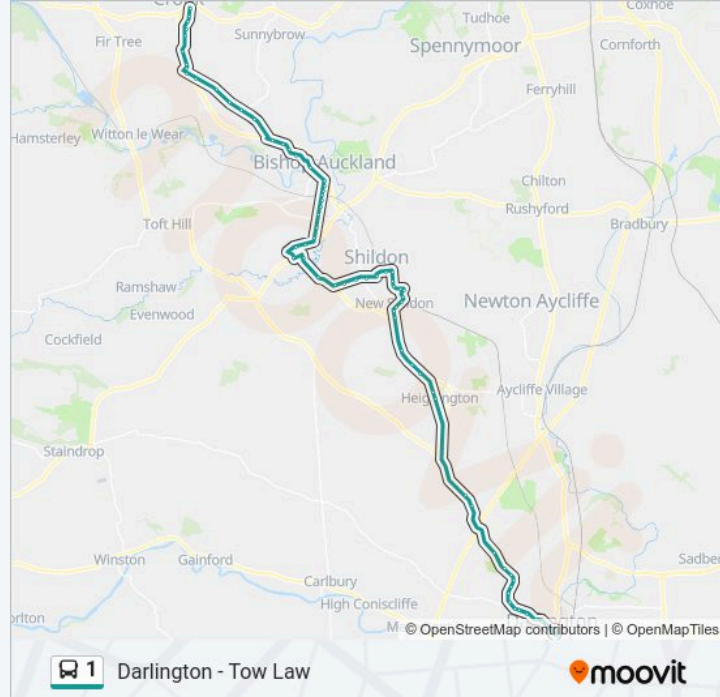

Red House Farm, Redworth

Redworth Road-Industrial Estate, Shildon

All Saints - Redworth Road, Shildon

All Saints - Dale Road, Shildon

Dale Road Industrial Estate, Shildon

Hilsdon Drive - Spout Lane, Shildon

Hilsdon Drive, Shildon

Jubilee Crescent - Maple Court, Shildon

Jubilee Road - Chestnut Close, Shildon

Jubilee Road - Coronation Ave, Shildon

Jubilee Road - School, Shildon

King William, Shildon

St Johns Church, Shildon

Main Street, Shildon

West Road, Shildon

Cemetery, Shildon

Blue Houses, Shildon

Farm, Tindale Crescent

Premier Inn, Tindale Crescent

Football Ground, Tindale Crescent

Club - Watling Road, Tindale Crescent

Watling Road - Bakery, Bishop Auckland

Watling Road - Lime Grove, Bishop Auckland

Watling Road - Aclet Hotel, Bishop Auckland

Cabin Gate, Bishop Auckland

Cockton Hill Club, Bishop Auckland

General Hospital, Bishop Auckland

Railway Station Bus Stop, Bishop Auckland

Newgate Street - Medical Centre, Bishop Auckland

Newgate St Methodist Ch, Bishop Auckland

Newgate Street Stand E, Bishop Auckland

Newton Cap Bridge, Bishop Auckland