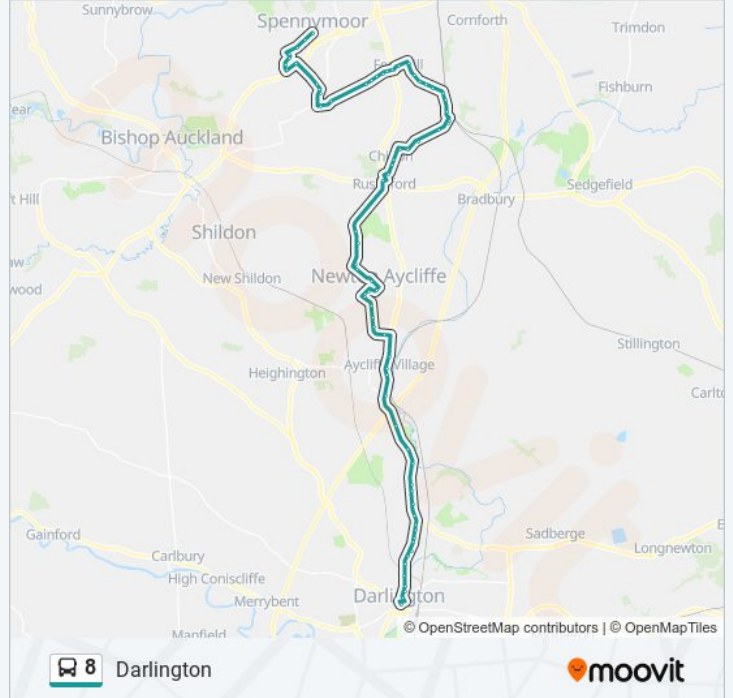

### Direction: Darlington

74 stops

[VIEW LINE SCHEDULE](#)

- High Street, Spennymoor
- Charles Street, Spennymoor
- Whitworth Terrace, Spennymoor
- West Terrace, Spennymoor
- Central Drive - Rock Road, Middlestone Moor
- Central Drive - Shops, Middlestone Moor
- South View - Central Drive, Middlestone Moor
- South View - Rock Road, Middlestone Moor
- Farm, North Close
- The Croft, North Close
- Vyners Close, North Close
- Green, Kirk Merrington
- Vicarage, Kirk Merrington
- Academy, Ferryhill
- Dean Bank Aged Miners, Ferryhill
- Dean Bank Villas, Ferryhill
- Dean Bank Hackworth St, Ferryhill
- Dean Bank Newcomen Street, Ferryhill
- Dean Bank Youth Club, Ferryhill
- Town Centre, Ferryhill
- Manor Farm - Manor View, Ferryhill
- Broom Road-Primary School, Ferryhill

### 8 bus Info

**Direction:** Darlington

**Stops:** 74

**Trip Duration:** 65 min

**Line Summary:**

Rutherford Terrace, Ferryhill  
Osbourne Terrace, Ferryhill  
Gladstone Terrace, Ferryhill  
Eldon Arms, Ferryhill Station  
Chilton Lane - Trafalger St, Ferryhill Station  
Church, Chilton Lane  
Surtees Arms, Chilton Lane  
Cochrane Terrace, Chilton Lane  
Laurel Road, Chilton Lane  
Chilton Hall, Chilton  
Cragside, Chilton  
Church, Chilton  
Wheatsheaf, Chilton  
Working Mens Club, Chilton  
Rushyford Drive, Chilton  
Eden Arms - West, Rushyford  
Golf Club, Woodham  
Burnhill Way-Woodham Gate, Woodham  
Burnhill Way Garage, Woodham  
Burn Lane - Sid Chaplin Dr, Newton Aycliffe  
Bousfield Crescent, Newton Aycliffe  
Central Avenue Tesco, Newton Aycliffe  
Greenwell Road - Dalton Way, Newton Aycliffe  
Greenwell Rd Leisure Centre, Newton Aycliffe  
Town Centre, Newton Aycliffe  
St Cuthberts Way - Wmc, Newton Aycliffe  
Finchale Rd-St Cuthberts Way, Newton Aycliffe  
Groat Avenue, Newton Aycliffe  
North East Gate, Newton Aycliffe  
Durham Road, Aycliffe Village  
Royal Telegraph, Aycliffe Village  
North Briton, Aycliffe Village  
Service Station, Newton Park