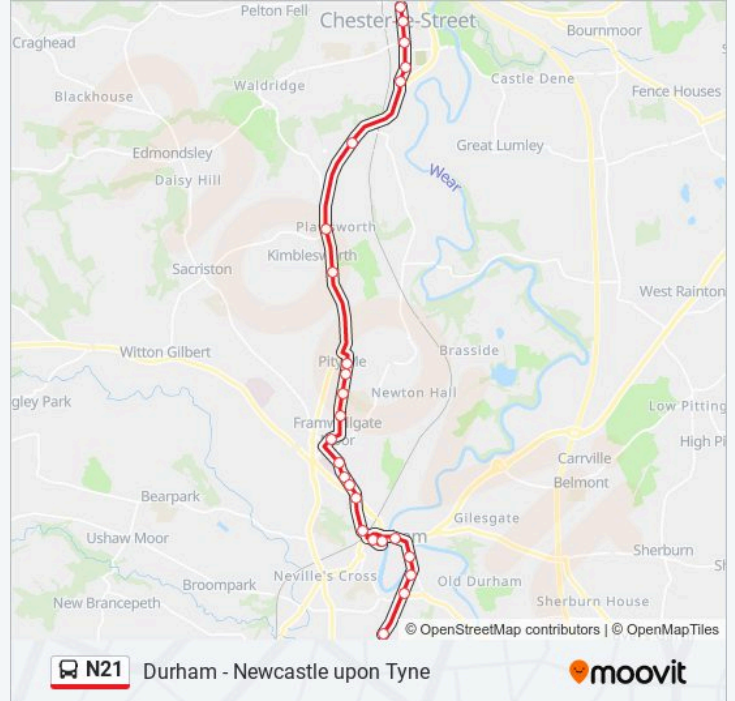

Direction: Chester-Le-Street

25 stops

[VIEW LINE SCHEDULE](#)

- South Road Colleges, Durham
- New Inn - Church Street, Durham
- St Oswalds Church, Durham
- New Elvet - Three Tuns, Durham
- Leazes Road - Millburngate Bridge, Durham
- North Road Stand B, Durham
- Millburngate Stand B, Durham
- Wharton Park, Durham
- St Leonards School, Durham
- County Hall, Durham
- Dryburn Hospital - Old Entrance, Durham
- Aykley Heads - For University Hospital, Durham
- New College, Framwellgate Moor
- Front Street, Framwellgate Moor
- Oxley Terrace, Pity Me
- Front Street - Junction Woodbine Road, Pity Me
- Front Street, Pity Me
- Lane End, Plawsworth Gate
- Red Lion, Plawsworth
- Inn, Chester Moor
- Hermitage, Chester-Le-Street

N21 bus Info

Direction: Chester-Le-Street

Stops: 25

Trip Duration: 25 min

Line Summary:

Clifford Terrace, Chester-Le-Street

Black Horse, Chester-Le-Street

Lambton Arms Ph, Chester-Le-Street

Front Street, Chester-Le-Street

Direction: Durham

62 stops

[VIEW LINE SCHEDULE](#)

Monument Market Street, Newcastle upon Tyne

Monument Grainger Street, Newcastle upon Tyne

High Level Bridge North End, Newcastle upon Tyne

Durham Road-Valley View, Low Fell

Durham Road-Musgrave School, Low Fell

Durham Road - Beaconsfield Road, Low Fell

Durham Road-Engine Lane, Low Fell

Durham Road-Library, Low Fell

Durham Road-Cedars Green, Allerdene