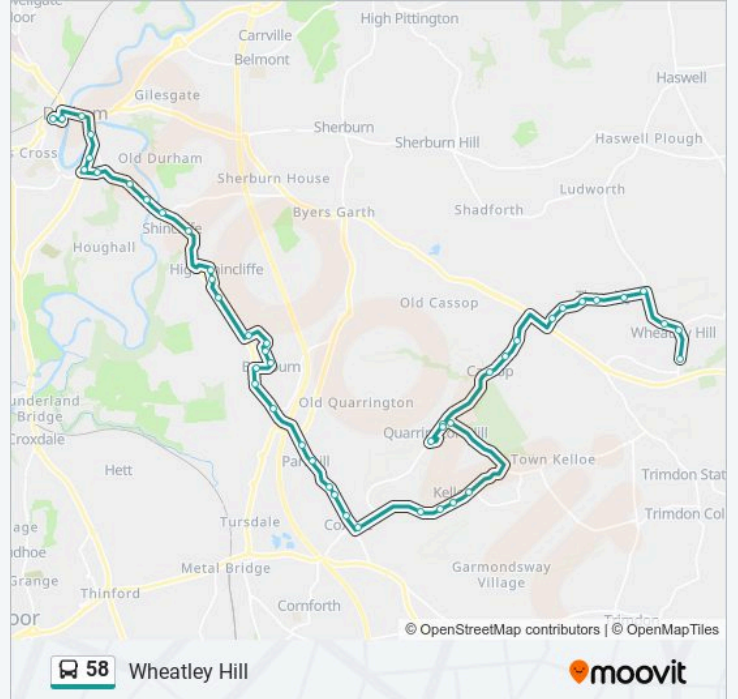

Victoria Inn, Wingate

Front Street-Hadrian Court, Wingate

Station Lane, Station Town

Front Street the Ridges, Station Town

### 58 bus Info

**Direction:** Wheatley Hill

**Stops:** 47

**Trip Duration:** 45 min

**Line Summary:**

Tail-Upon-End Lane - Marlene Avenue, Bowburn

Henry Avenue, Bowburn

Estate Shops, Bowburn

Hawthorn Crescent, Quarrington Hill

Working Mens Club, Quarrington Hill

Castle View Club, Cassop

Dene View, Cassop

Dene House Farm, Cassop

Crossways Court, Thornley

Dunelm Road, Thornley

Rc Church, Thornley

Post Office, Thornley

Colliery Inn, Thornley

Working Mens Club, Thornley

Major Garage - Schools, Wheatley Hill

Vincents Corner, Wheatley Hill

58 bus time schedules and route maps are available in an offline PDF at [moovitapp.com](https://moovitapp.com). Use the Moovit App to see live bus times, train schedule or subway schedule, and step-by-step directions for all public transit in North East and Cumbria.