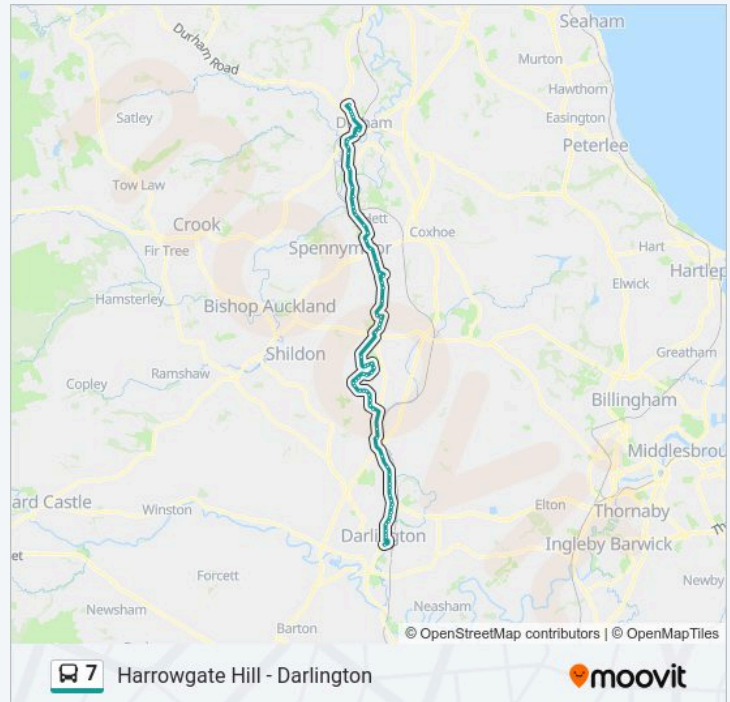

North East Gate, Newton Aycliffe

Groat Avenue, Newton Aycliffe

Finchale Rd-St Cuthberts Way, Newton Aycliffe

St Cuthberts Way - Wmc, Newton Aycliffe

Town Centre, Newton Aycliffe

Lightfoot Road, Newton Aycliffe

Agnew Way-Kings Drive, Woodham

Woodham Way - Brafferton Close, Woodham

Stag Lane, Woodham

Woodham Way-Sunningdale, Woodham

Woodham Way - the Bridle, Woodham

Woodham Gate, Woodham

## 7 bus Info

**Direction:** Framwellgate Moor

**Stops:** 72

**Trip Duration:** 92 min

**Line Summary:**

Golf Club, Woodham

Eden Arms - West, Rushyford

Rushyford Drive, Chilton