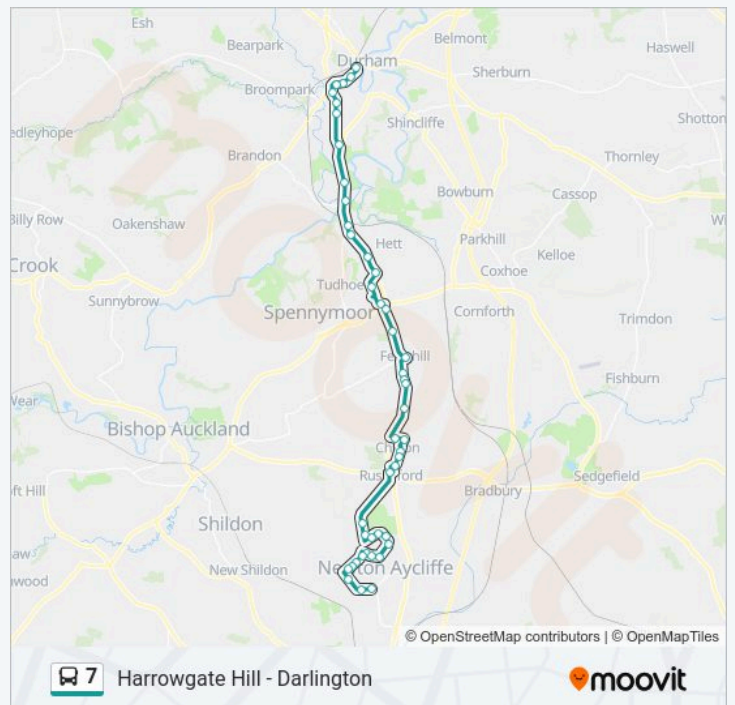

- Bus Station Stand L, Durham
- Crossgate Peth - Bottom, Durham
- St Margarets School, Durham
- Church, Nevilles Cross
- Ellam Avenue, Nevilles Cross
- Duke Of Wellington, Nevilles Cross
- Douglas Gardens, Durham
- Cock O the North, Durham
- Gate, Burn Hall
- The Honest Lawyer, Croxdale
- Rogerson Terrace, Croxdale
- Roundabout, Croxdale
- Stile Petrol Station, Hett
- Coach And Horses, Hett
- Meadowfield Avenue-North End, Durham Gate
- Centre, Durham Gate
- Livin Housing, Thinford
- Red Hall Farm, Thinford
- Town Centre, Ferryhill
- Darlington Road, Ferryhill
- Dean Road Garage, Ferryhill
- Dean Road Garage, Ferryhill
- West Close, Chilton
- Football Ground, Chilton
- West Chilton Tce East End, Chilton
- Wheatsheaf, Chilton
- Working Mens Club, Chilton
- Rushyford Drive, Chilton

**7 bus Time Schedule**

Newton Aycliffe Route Timetable:

Sunday	23:30
Monday	23:30
Tuesday	23:30
Wednesday	23:30
Thursday	23:30
Friday	23:30
Saturday	23:30

**7 bus Info**

**Direction:** Newton Aycliffe

**Stops:** 45

**Trip Duration:** 39 min

**Line Summary:**

Eden Arms - West, Rushyford

Golf Club, Woodham

Burnhill Way-Woodham Gate, Woodham

Woodham Gate, Woodham

Woodham Way - the Bridle, Woodham

Woodham Way-Sunningdale, Woodham

Stag Lane, Woodham

Woodham Way - Brafferton Close, Woodham

Agnew Way-Kings Drive, Woodham

Agnew Way, Woodham

Burnhill Way Garage, Woodham

Bakewell Place, Newton Aycliffe

Avon Court, Newton Aycliffe

Rylstone Close, Newton Aycliffe