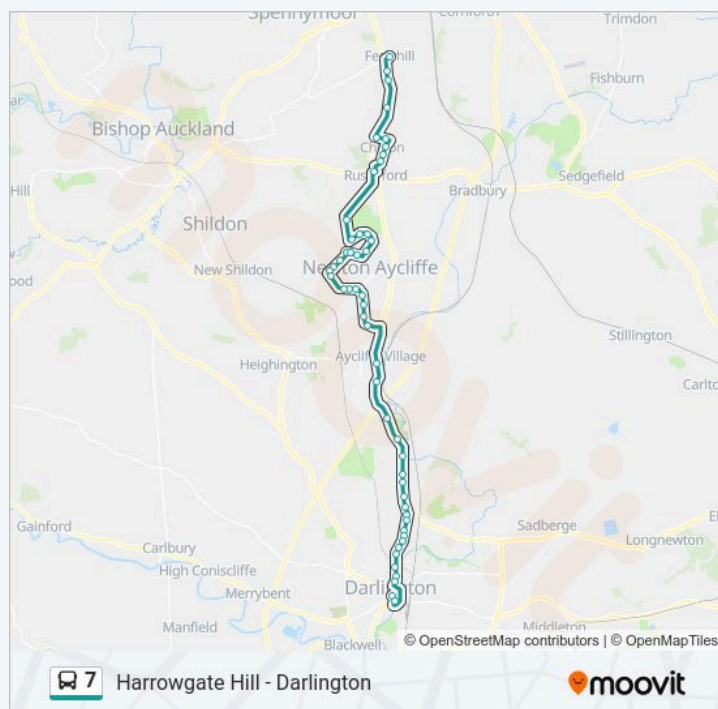

Direction: Ferryhill

51 stops

[VIEW LINE SCHEDULE](#)

- Tubwell Row, Darlington
- Town Hall, Darlington
- North Lodge Park, North Lodge
- Odeon Cinema, North Lodge
- Hopetown, North Road (Darlington)
- Morrisons, North Road (Darlington)
- Westmoreland Street, North Road (Darlington)
- Brougham Street, North Road (Darlington)
- St Thomas Aquinas Church, North Road (Darlington)
- Thompson Street, Harrowgate Hill
- Lowson Street, Harrowgate Hill
- Harrowgate Hill Roundabout, Harrowgate Hill
- Ashleigh House, Harrowgate Hill
- Whessoe Parish Hall, Beaumont Hill
- Nurseries, Beaumont Hill
- Hartlea Avenue, Beaumont Hill
- Ketton Hall Farm, Coatham Mundeville
- Broadway, Coatham Mundeville
- Foresters Arms, Coatham Mundeville
- Stainton Lane, Aycliffe Village
- North Briton, Aycliffe Village
- North East Gate, Newton Aycliffe
- Groat Avenue, Newton Aycliffe
- Finchale Rd-St Cuthberts Way, Newton Aycliffe
- St Cuthberts Way - Wmc, Newton Aycliffe
- Town Centre, Newton Aycliffe
- Lightfoot Road, Newton Aycliffe
- Stephenson Way, Newton Aycliffe
- Garburn Place, Newton Aycliffe

Ferryhill Route Timetable:

Sunday	23:20
Monday	23:20
Tuesday	23:20
Wednesday	23:20
Thursday	23:20
Friday	23:20
Saturday	23:20

7 bus Info

Direction: Ferryhill

Stops: 51

Trip Duration: 39 min

Line Summary: