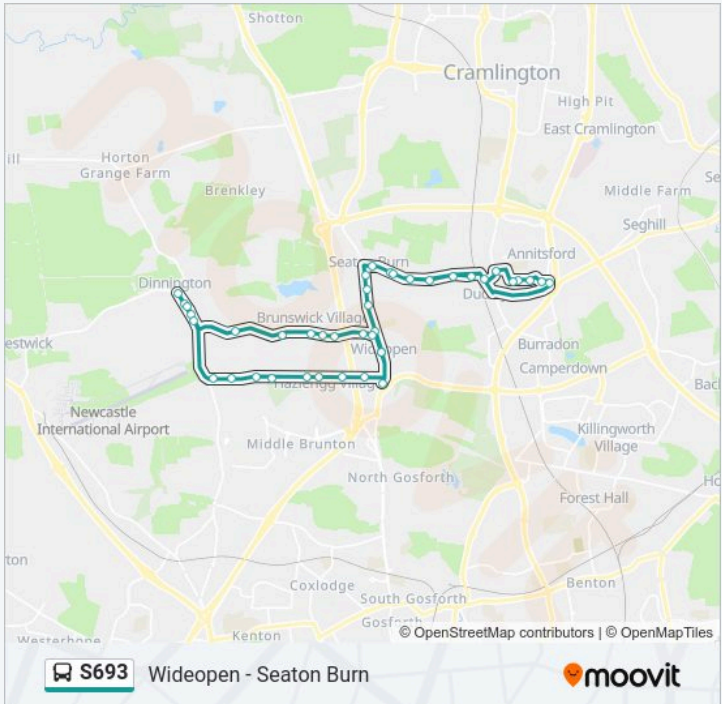

Wideopen - Seaton Burn

Get The App

The S693 line Wideopen - Seaton Burn has one route. For regular weekdays, their operation hours are:
(1) Seaton Burn: 07:43
Use the Moovit App to find the closest S693 station near you and find out when is the next S693 arriving.

Direction: Seaton Burn
41 stops
[VIEW LINE SCHEDULE](#)

- Great North Road-Cemetery, Wideopen
- Great North Road-Harrow Gardens, Wideopen
- Wideopen
- Stalks Road, Wideopen
- Darrell Street, Brunswick Village
- Sandy Lane - Grey Street, Brunswick Village
- Sandy Lane-Industrial Estate, Brunswick Village
- Sandy Lane-West End, Brunswick Village
- Sandy Lane-Mill Hill Farm, Brunswick Village
- Brunton Lane-Havannah Crescent, Dinnington
- Main Road-Horton Crescent, Dinnington
- Front Street, Dinnington
- Main Road-Horton Crescent, Dinnington
- Brunton Lane-Havannah Crescent, Dinnington
- Coach Lane-Dinnington Road, Hazlerigg
- Coach Lane-Havannah Works, Hazlerigg
- Coach Lane-Woodlands, Hazlerigg
- Coach Lane-Morley Hill Farm, Hazlerigg
- Coach Lane - Lola Street, Hazlerigg
- Coach Lane-Ryall Avenue, Hazlerigg
- Coach Lane-School, Hazlerigg

S693 Time Schedule
Seaton Burn Route Timetable:

Sunday	Not Operational
Monday	07:43
Tuesday	07:43
Wednesday	07:43
Thursday	07:43
Friday	07:43
Saturday	Not Operational

S693 Info
Direction: Seaton Burn
Stops: 41
Trip Duration: 42 min
Line Summary: