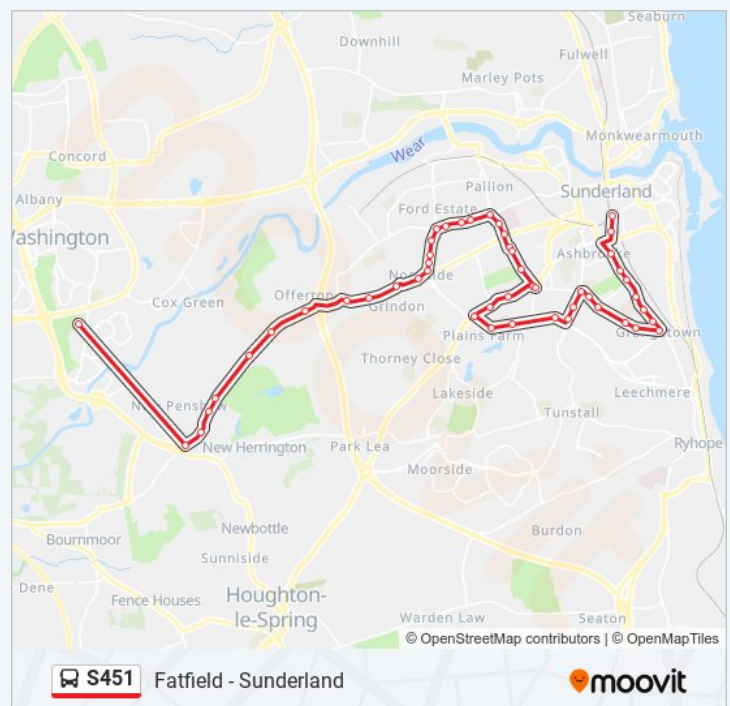

**S451 bus Info**

**Direction:** Sunderland

**Stops:** 50

**Trip Duration:** 43 min

**Line Summary:**

Park

Durham Road-Bede Centre, Barnes Park

Durham Road-Plains Road, Barnes Park