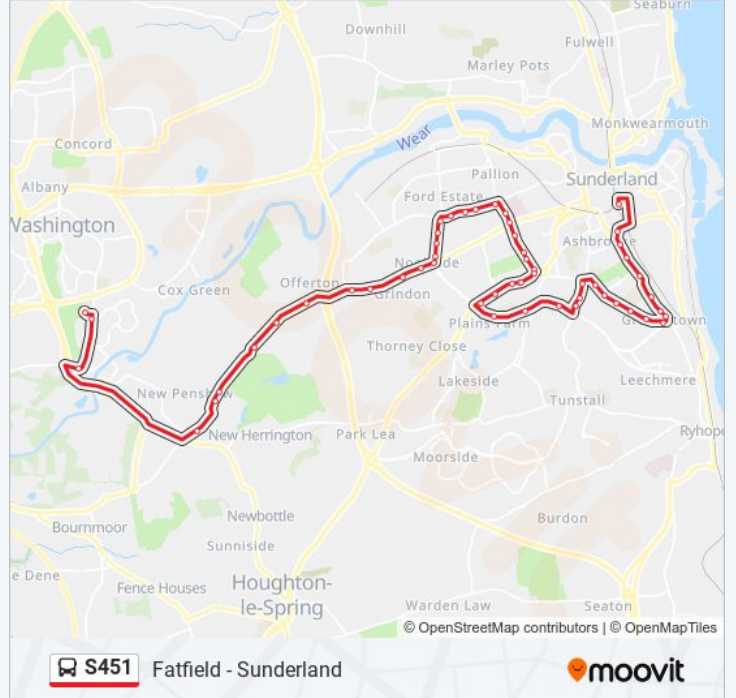

**S451 bus Info**

**Direction:** Fatfield

**Stops:** 55

**Trip Duration:** 50 min

**Line Summary:**

Durham Road-Ettrick Grove, Barnes Park  
Durham Road-Bede Centre, Barnes Park  
Durham Road-Bede Centre, Barnes Park  
Durham Road-Seaforth Road, Barnes Park  
Durham Road - Barnes Park Road, Barnes Park  
Barnes Park Road, Barnes Park  
Barnes Park Road-Chatsworth Close, Barnes Park  
Barnes Park Road-Barnes View, High Barnes  
Ormonde Street-General Graham Street, High Barnes  
Royal Hospital Kayll Road D, High Barnes  
Royal Hospital Kayll Road E, High Barnes  
Hylton Road-Erith Terrace, Ford  
Hylton Road-Cemetery, Ford  
Hylton Road-Fordham Road, Ford  
Hylton Road-Hadleigh Road, Hylton Lane Estate  
Havelock Council Offices, Hylton Lane Estate  
Holborn Road-Hartford Road, Hylton Lane Estate  
Holborn Road-Hexham Road, Hylton Lane Estate  
Holborn Road-Fire Station, Nookside  
The Broadway-Springwell Road, Nookside  
The Broadway-Glenleigh Drive, Nookside  
Chester Road-Grindon Mill, Grindon  
Chester Road-Gardiner Square, Pennywell  
Chester Road - Sevenoaks Drive, Pennywell  
Chester Road-Foxcover Road, Penshaw  
Chester Road-Flinton Hill Farm, Penshaw  
Chester Road-Monument, Penshaw  
Chester Road - Rose Street West, Penshaw  
Chester Road-Clydesdale Avenue, Penshaw  
Chester Road - Council Avenue, Shiney Row  
Bonemill Lane - Biddick Lane, Fatfield  
Washington Arts Centre, Fatfield

**Direction: Sunderland**

50 stops

[VIEW LINE SCHEDULE](#)

St Robert Of Newminster Catholic School, Fatfield

Chester Road - Church Street, Shiney Row

Chester Road-Windermere Crescent, Shiney Row

Chester Road-Clydesdale Avenue, Peshaw