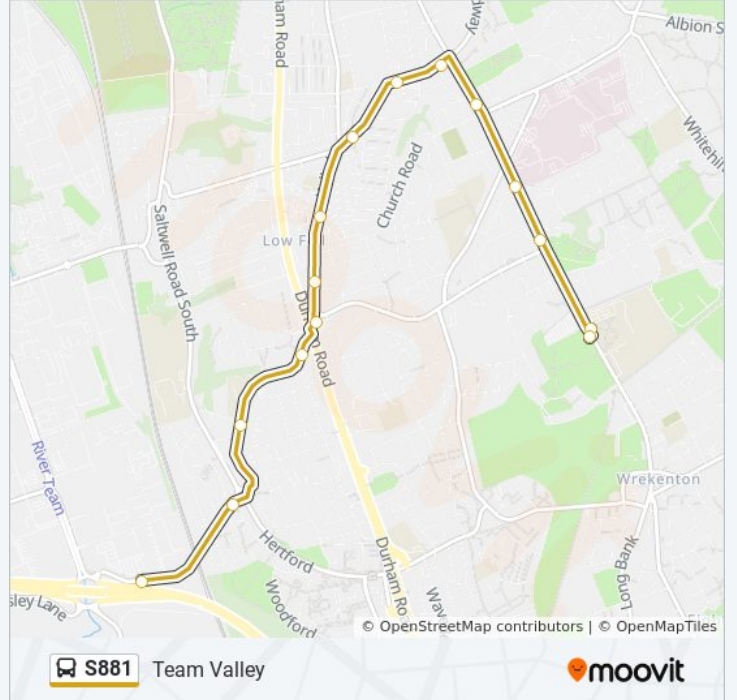

### Direction: Team Valley

15 stops

[VIEW LINE SCHEDULE](#)

Cardinal Hume Catholic School, Wrekenton  
Old Durham Road-Aspenlaw, Beacon Lough  
Old Durham Road-Beacon Lough Road, Beacon Lough  
Queen Elizabeth Hospital, Sheriff Hill  
Queen Elizabeth Hospital, Sheriff Hill  
Kells Lane-Sheriff Highway, Sheriff Hill  
Kells Lane-Grove Road, Sheriff Hill  
Kells Lane-Harcourt Street, Low Fell  
Kells Lane-Wesley Street, Low Fell  
Kells Lane-Pimlico Court, Low Fell  
Kells Lane-Beacon Lough Road, Low Fell  
Chowdene Bank, Low Fell  
Chowdene Bank-The Lodges Road, Chowdene  
Chowdene Bank-Salcombe Gardens, Chowdene  
Chowdene Bank - Sainsbury, Team Valley

### S881 bus Time Schedule

Team Valley Route Timetable:

Sunday	Not Operational
Monday	15:30
Tuesday	15:30
Wednesday	15:30
Thursday	15:30
Friday	Not Operational
Saturday	Not Operational

### S881 bus Info

**Direction:** Team Valley

**Stops:** 15

**Trip Duration:** 15 min

**Line Summary:**

S881 bus time schedules and route maps are available in an offline PDF at [moovitapp.com](https://moovitapp.com). Use the [Moovit App](#) to see live bus times, train schedule or subway schedule, and step-by-step directions for all public transit in North East and Cumbria.