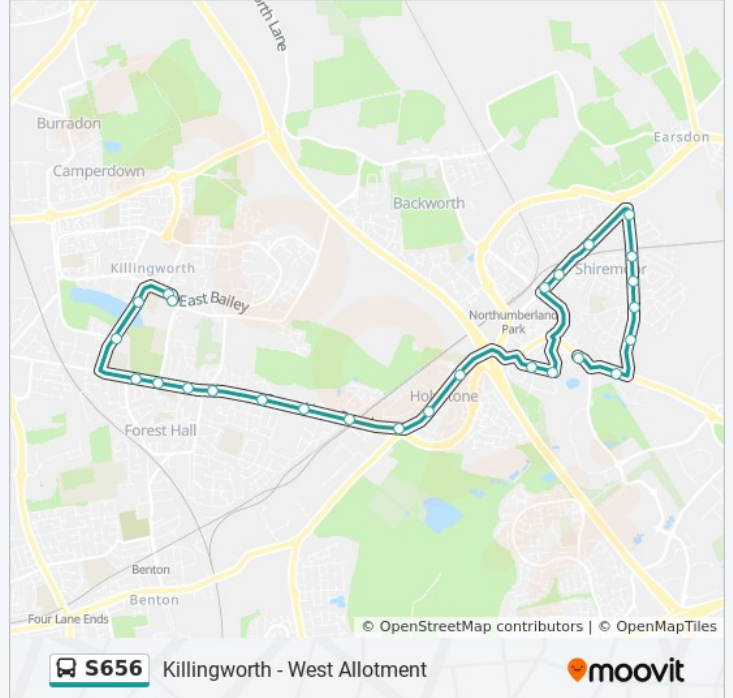

Great Lime Road-Beal Drive, Palmersville

Great Lime Road-Laurel Avenue, Palmersville

Great Lime Road - Palmersville Metro,
Palmersville

Great Lime Road-Whitley Road, Palmersville

Whitley Road-Wesley Way, Holystone

Direction: West Allotment

Stops: 26

Trip Duration: 25 min

Line Summary:

New York Road, England

Earsdon Road-Co-Operative Terrace, Shiremoor
Emmerson Place, England

Earsdon Road-Middle School, Shiremoor
Abbey Terrace, England

Park Lane-Clara Avenue, Shiremoor
Grange Avenue, England

Park Lane - Shiremoor Metro, Shiremoor

Park Lane-Park Grove, Shiremoor
Park Lane, England

Park Lane-Brenkley Avenue, Shiremoor

Park Lane-Boundry Mills, Shiremoor

New York Road-Garden Centre, Shiremoor

New York Road-Benton Road, West Allotment

S656 bus time schedules and route maps are available in an offline PDF at moovitapp.com. Use the [Moovit App](#) to see live bus times, train schedule or subway schedule, and step-by-step directions for all public transit in North East and Cumbria.