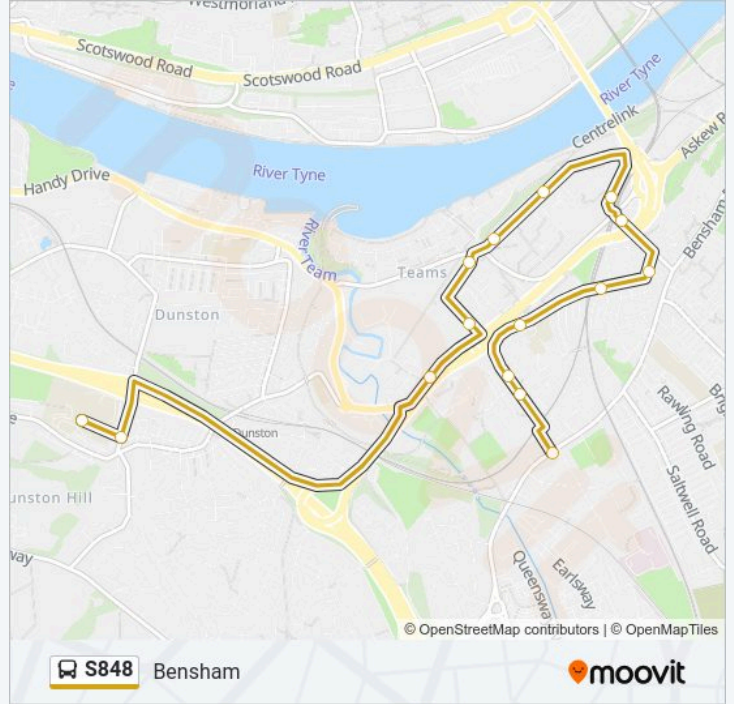

### Direction: Bensham

15 stops

[VIEW LINE SCHEDULE](#)

Kingsmeadow Community School, Dunston  
Park Terrace, Dunston  
Derwentwater Road-Pitz, Teams  
Johnson Street, Teams  
Yetholm Road, Teams  
Rose Street, Teams  
Rose Street-Morrison Street, Teams  
Tyne Road, Teams  
Cuthbert Street, Teams  
School Street, Bensham  
Derwentwater Road-South Hill Road, Bensham  
Derwentwater Road-Teams Club, Teams  
Victoria Road, Bensham  
Victoria Road-Queen Street, Bensham  
Lobley Hill Road-Victoria Road, Bensham

### S848 bus Info

**Direction:** Bensham

**Stops:** 15

**Trip Duration:** 20 min

**Line Summary:**

S848 bus time schedules and route maps are available in an offline PDF at [moovitapp.com](https://moovitapp.com). Use the Moovit App to see live bus times, train schedule or subway schedule, and step-by-step directions for all public transit in North East and Cumbria.