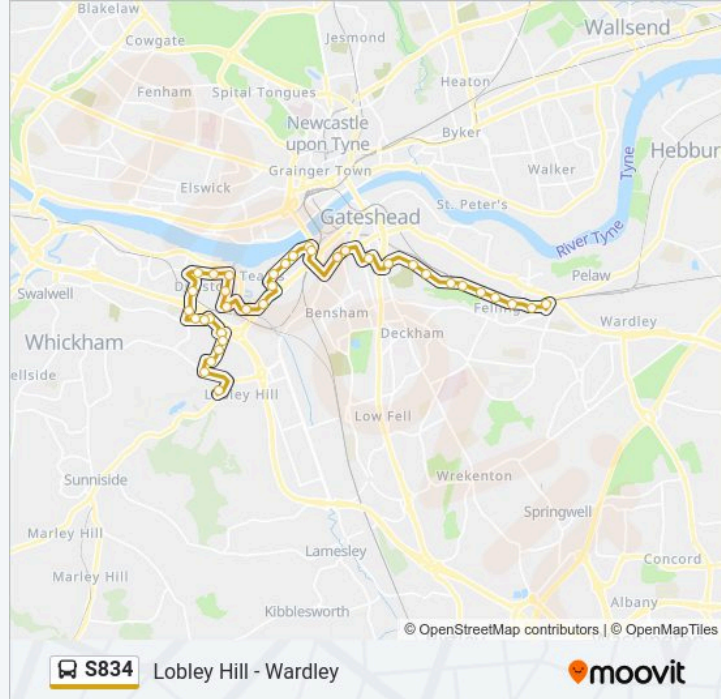

Direction: Lobley Hill

37 stops

[VIEW LINE SCHEDULE](#)

- Heworth Interchange, Heworth
- Sunderland Road-Bungalows, Heworth
- Sunderland Road-Holly Hill, Felling
- Sunderland Road-Lodge, Felling
- Sunderland Road - Felling Metro, Felling
- Sunderland Road-Garage, Felling
- Sunderland Road-St James Court, Felling
- Sunderland Road-Moore Street, Felling
- Sunderland Road-Byron Walk, Gateshead
- Sunderland Road-Chad House, Gateshead
- Arthur Street, Gateshead
- Bensham Road-Alexandra Villas, Bensham
- Bensham Road - Coatsworth Road, Bensham
- Tyne Road, Teams
- Tyne Road East, Teams
- Rose Street-Morrison Street, Teams
- Rose Street, Teams
- Yetholm Road, Teams
- Johnson Street, Teams
- Derwentwater Road-Ropery Road, Teams
- Derwentwater Road-Teams Bridge, Teams

Stops: 37

Trip Duration: 35 min

Line Summary:

Ellison Road, Dunston

Ravensworth Road, Dunston

Ravensworth Road, Dunston

Barry Street, Dunston

Wellington Road-Dunston Road, Dunston

Dunston Road-Park, Dunston

Park Terrace-Hawthorne Drive, Dunston

Ellison Road, Dunston

Ellison Road-The Crescent, Dunston

Wilson Street, Dunston

Maple Avenue, Dunston

Knightside Gardens-Monkridge Gardens, Lobley Hill

Knightside Gardens-Woodside Gardens, Lobley Hill

Knightside Gardens - Braeside, Lobley Hill

Whickham Highway-Knightside Gardens, Lobley Hill

Emmanuel College, Lobley Hill

Direction: Wardley

50 stops

[VIEW LINE SCHEDULE](#)