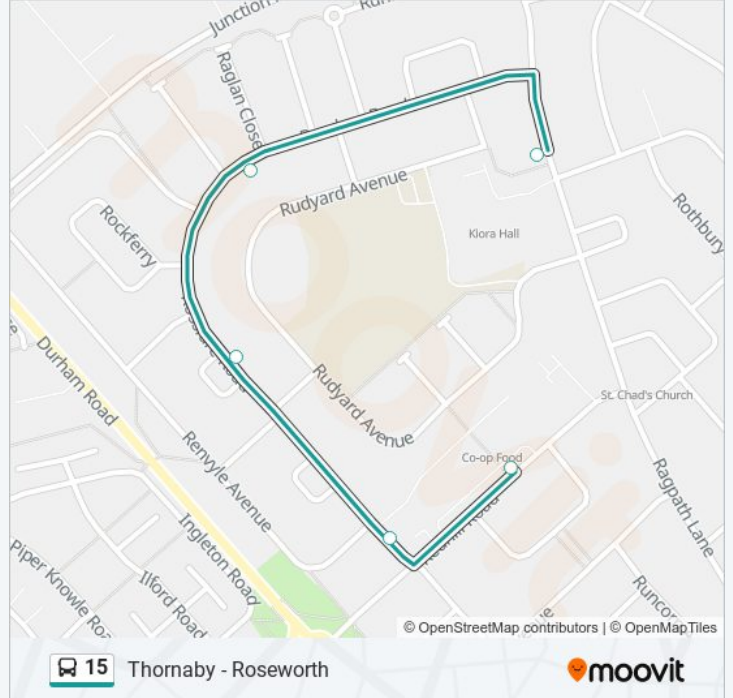

Roseworth Shops, Roseworth

Direction: Roseworth

5 stops

[VIEW LINE SCHEDULE](#)

Kiora Hall, Roseworth

Raglan Close, Roseworth

Rillington Close, Roseworth

Reepham Close, Roseworth

15 bus Info

Direction: Roseworth

Stops: 5

Trip Duration: 3 min

Line Summary:

Direction: Thornaby

41 stops

[VIEW LINE SCHEDULE](#)