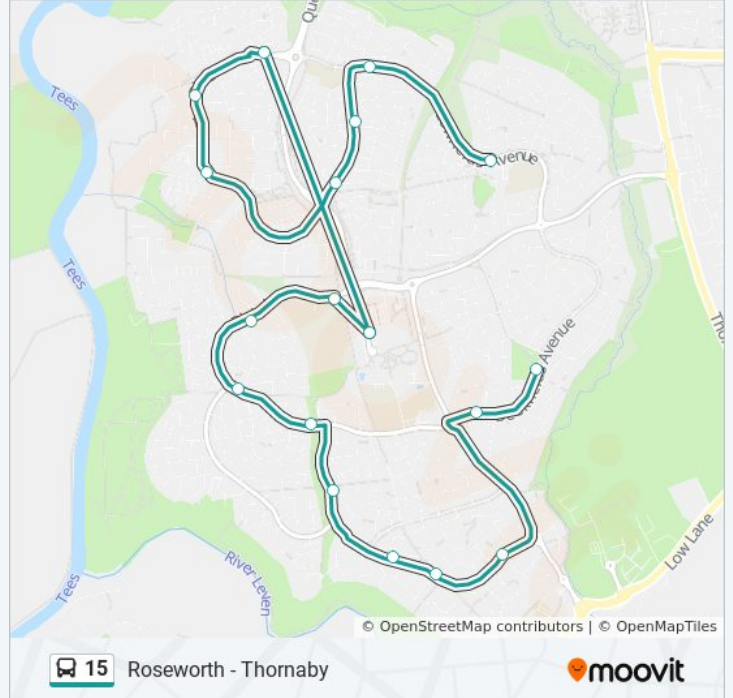

Fountains Avenue, Ingleby Barwick

Stainforth Gardens, Ingleby Barwick

Direction: Ingleby Barwick

20 stops

[VIEW LINE SCHEDULE](#)

The Teal Arms, Ingleby Barwick

Brough Field Close, Ingleby Barwick

Hilden Park, Ingleby Barwick

Marchlyn Crescent, Ingleby Barwick

Aberbran Court, Ingleby Barwick

Hareshaw Close, Ingleby Barwick

Dunkery Close, Ingleby Barwick

Penyghent Way, Ingleby Barwick

Brendon Grove, Ingleby Barwick

Priorwood Gardens, Ingleby Barwick

The Beckfields, Ingleby Barwick

Fountains Avenue, Ingleby Barwick

Stainforth Gardens, Ingleby Barwick

15 bus Time Schedule

Ingleby Barwick Route Timetable:

Sunday	Not Operational
Monday	Not Operational
Tuesday	Not Operational
Wednesday	Not Operational
Thursday	Not Operational
Friday	18:28 - 18:58
Saturday	18:23 - 18:53

15 bus Info

Direction: Ingleby Barwick

Stops: 20

Trip Duration: 19 min

Line Summary:

Direction: Roseworth

62 stops

[VIEW LINE SCHEDULE](#)