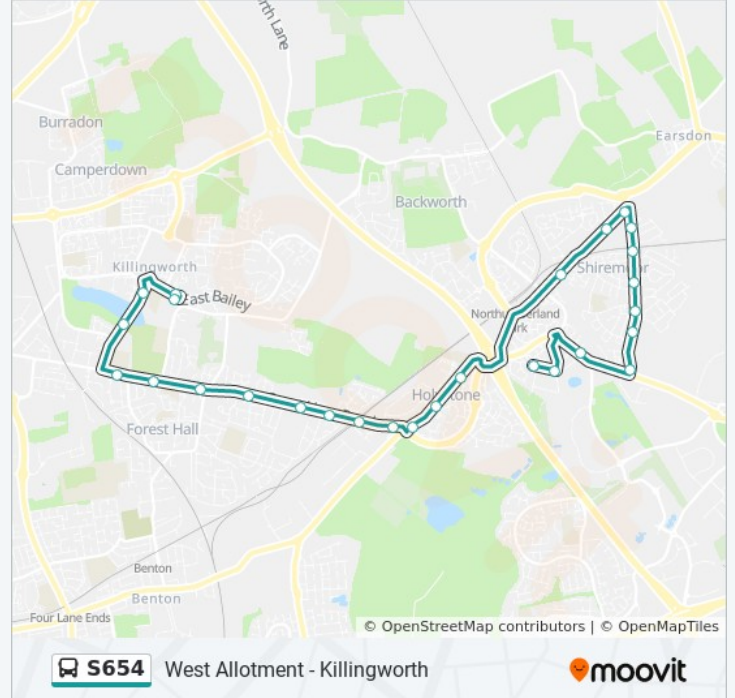

Great Lime Road - Palmersville Metro, Palmersville

77 Miller Close, Newcastle Upon Tyne

Great Lime Road-Kelvin Place, Palmersville

Elizabeth Court, Newcastle Upon Tyne

Great Lime Road-Laurel Avenue, Palmersville

Percy Street, Newcastle Upon Tyne

Clousden Hill, Palmersville

The Wynd, Newcastle Upon Tyne

Clousden Hill, Forest Hall

Forest Hall Road, Newcastle Upon Tyne

Great Lime Road-West Lane, Forest Hall

Great Lime Road-Balliol Avenue, Forest Hall

Balliol Avenue, Newcastle Upon Tyne

Southgate-Norgas House, Killingworth

Southgate-School, Killingworth

Southgate, Newcastle Upon Tyne

East Bailey - Garth 33, Killingworth

Hadrian Court, Newcastle Upon Tyne

East Bailey-Terminus, Killingworth