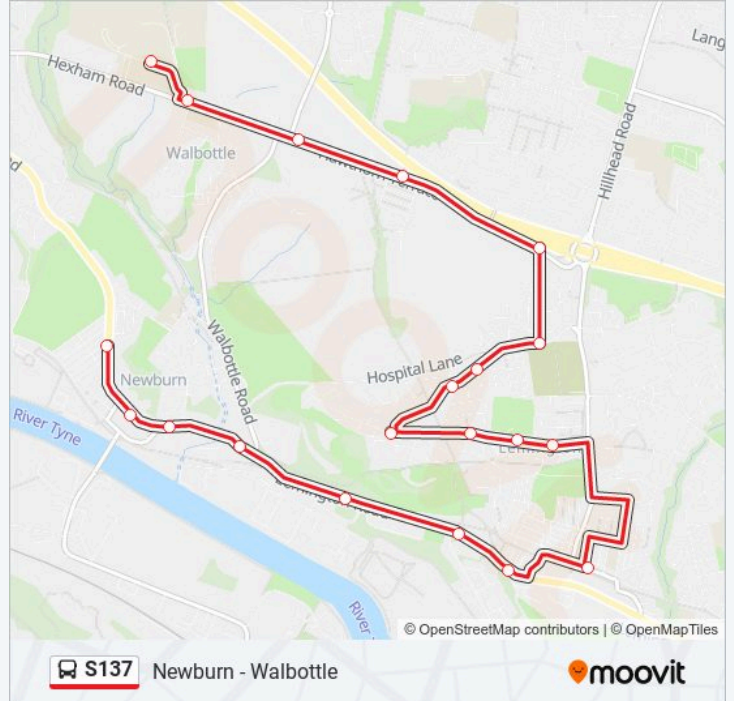

Direction: Newburn

20 stops

[VIEW LINE SCHEDULE](#)

Walbottle Academy, Walbottle
Hexham Road-Hawthorn Terrace, Walbottle
Walbottle
Old Hexham Road-Stephenson Terrace, Walbottle
Hexham Road-Lemington Road Ends, Lemington
Hospital Lane, Lemington
Combe Drive-Tewksbury Road, Lemington
Combe Drive-Hamsterley Crescent, Lemington
West Denton Park, Lemington
Valley View - Tedham Rd, Lemington
Valley View - Park Rise, Lemington
Valley View - Kielder Rd, Lemington
Tyne View - Montague Street, Lemington
Northumberland Road, Lemington
Lemington Road-Riverside Way, Lemington
Lemington Road-Keats Road, Lemington
High Street-Walbottle Road, Newburn
High Street-Station Road, Newburn
High Street - Church Bank, Newburn
Newburn Road-Chapel Court, Newburn

Trip Duration: 20 min

Line Summary:

Direction: Walbottle

32 stops

[VIEW LINE SCHEDULE](#)

- Newburn Road-Park Road, Newburn
- High Street - Church Bank, Newburn
- High Street-Church Road, Newburn
- High Street-Walbottle Road, Newburn
- Lemington Road-Keats Road, Lemington
- Lemington Road-Riverside Way, Lemington
- Lemington
- Union Hall Road-Bewick Crescent, Lemington
- Valley View - Kielder Rd, Lemington
- Valley View - Park Rise, Lemington
- Valley View - Tedham Rd, Lemington
- West Denton Park, Lemington
- Combe Drive-Tewksbury Road, Lemington
- Union Hall Road-Hospital Lane, Lemington
- Union Hall Road-West Road, Lemington
- Lemington Road Ends, West Denton
- Hillhead Road-Ashdale Crescent, West Denton
- Hillhead Road-Grosvenor Way, Westerhope

Trip Duration: 40 min

Line Summary:

Hillhead Road-Gleneagles Close, Westerhope

Greenway-Glenhurst Drive, Chapel Park

Greenway, Chapel Park

Greenway-Jonquil Close, Chapel Park

North Walbottle Road-Greenway, Chapel Park