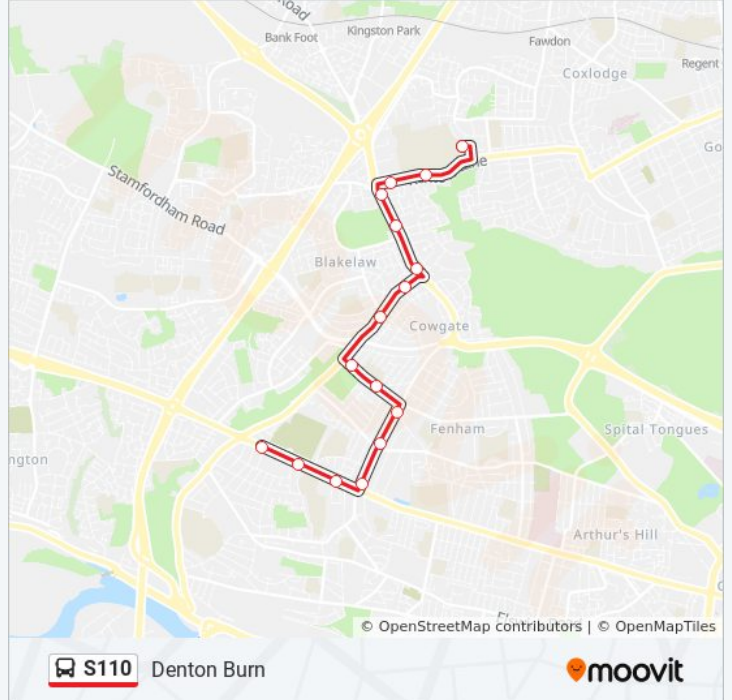

 **S110**

Denton Burn

Get The App

The S110 bus line Denton Burn has one route. For regular weekdays, their operation hours are:

(1) Denton Burn: 15:10

Use the Moovit App to find the closest S110 bus station near you and find out when is the next S110 bus arriving.

Direction: Denton Burn

16 stops

[VIEW LINE SCHEDULE](#)

Kenton School, North Kenton
Kenton Lane-Moor Lane, Kenton Bar
Kenton Lane - Ashover Road, Kenton Bar
Ponteland Road - Kenton Lane, Kenton Bar
Cowgate-Ponteland Road, Kenton Bar
Ponteland Road-Eastern Way, Cowgate
Springfield Road-Firfield Road, Cowgate
Springfield Road-Deepbrook Road, Cowgate
Netherby Drive, Slatyford
Netherby Drive-Heatherslaw Road, Fenham
Two Ball Lonnen - Lonnen Avenue, Fenham
Two Ball Lonnen - Cedar Road, Fenham
Two Ball Lonnen-West Road, Fenham
West Road-Fox And Hounds, Fenham
Newcastle Crematorium, Denton Burn
West Road-Brignall Gardens, Denton Burn

S110 bus Info

Direction: Denton Burn

Stops: 16

Trip Duration: 15 min

Line Summary:

S110 bus time schedules and route maps are available in an offline PDF at moovitapp.com. Use the [Moovit App](#) to see live bus times, train schedule or subway schedule, and step-by-step directions for all public transit in North East and Cumbria.