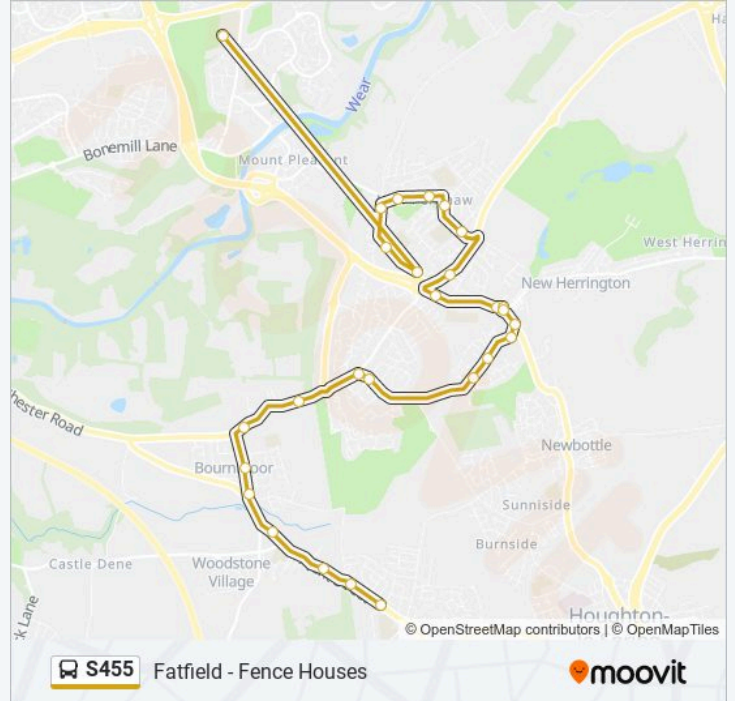

Direction: Fence Houses

27 stops

[VIEW LINE SCHEDULE](#)

St Robert Of Newminster Catholic School, Fatfield

Station Road-Helmsley Close, Shiney Row

Station Road-Manor House, Shiney Row

Station Road-Wensleydale Avenue, Barnwell

Wensleydale Avenue-Station Road, Barnwell

Wensleydale Avenue-Wharfdale, Barnwell

Avondale Avenue, Barnwell

Avondale Avenue, Peshaw

Chester Road - Council Avenue, Shiney Row

Philadelphia Lane, Shiney Row

Herrington Burn - A182, Herrington Burn

S455 bus Info

Direction: Fence Houses

Stops: 27

Trip Duration: 33 min

Line Summary:

Rose Crescent, Bournmoor

Primrose Hill, Bournmoor

Fire Station, Woodstone Village

War Memorial - Bingo Hall, New Lambton

Front Street-Lambton Lane, Fence Houses

Front Street-Station Avenue North, Fence Houses

S455 bus time schedules and route maps are available in an offline PDF at moovitapp.com. Use the Moovit App to see live bus times, train schedule or subway schedule, and step-by-step directions for all public transit in North East and Cumbria.