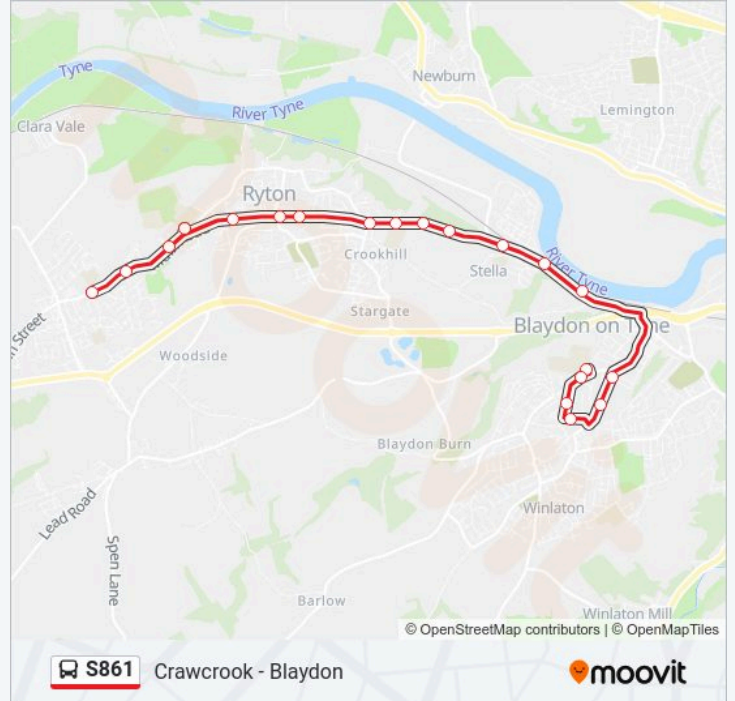

Direction: Blaydon

20 stops

[VIEW LINE SCHEDULE](#)

- Main Street - Kepier Chare, Crawcrook
- Main Street-Emmaville, Crawcrook
- Main Road-Barmoor Terrace, Ryton
- Thorp Academy, Ryton
- Main Road-Blackhouse Lane, Ryton
- Main Road - Whitewell Lane, Ryton
- Main Road-Social Club, Ryton
- Stella Bank-Runhead, Crookhill
- Stella Road-High Hedgefield, Crookhill
- Stella Road-Hedgefield Terrace, Crookhill
- Stella Road-Hedgefield Avenue, Stella
- Stella Road-Stella Street, Stella
- Stella Road-Stella Hall Drive, Stella
- Stella Road-Garage, Blaydon
- Blaydon Bank-Widdrington Road, Blaydon
- Blaydon Bank-Cricket Ground, Blaydon
- Wylam View, Winlaton
- Heddon View-Tynebank, Winlaton
- Back Lane-School, Blaydon
- St Thomas More Rc Academy, Blaydon

Trip Duration: 30 min

Line Summary:

Direction: Clara Vale

21 stops

[VIEW LINE SCHEDULE](#)

- St Thomas More Rc Academy, Blaydon
- Blaydon Bank-Croftdale Road, Blaydon
- Stella Road-Cowans Bank, Blaydon
- Stella Road-Stella Hall Drive, Stella
- Stella Road-Tempest Street, Stella
- Stella Road-Hedgefield Avenue, Stella
- Stella Road-Hedgefield Terrace, Crookhill
- Stella Road-High Hedgefield, Crookhill
- Main Road-Runhead Estate, Ryton
- Main Road - Watermill, Ryton
- Main Road - Woodside Lane, Ryton
- Main Road-Woodside Road, Ryton
- Main Road - Reasby Gardens, Ryton
- Main Road-Barmoor Terrace, Ryton
- Main Street-Meadow Lane, Crawcrook
- Main Street - Kepier Chare, Crawcrook
- Crawcrook Lane-Main Street, Crawcrook
- Crawcrook Lane-Stannerford Road, Crawcrook

Stops: 21

Trip Duration: 20 min

Line Summary:

Stannerford Road-Crawcrook Lane, Clara Vale

Stannerford Road-Farm, Clara Vale

Stannerford Road-East View, Clara Vale

S861 bus time schedules and route maps are available in an offline PDF at moovitapp.com. Use the Moovit App to see live bus times, train schedule or subway schedule, and step-by-step directions for all public transit in North East and Cumbria.