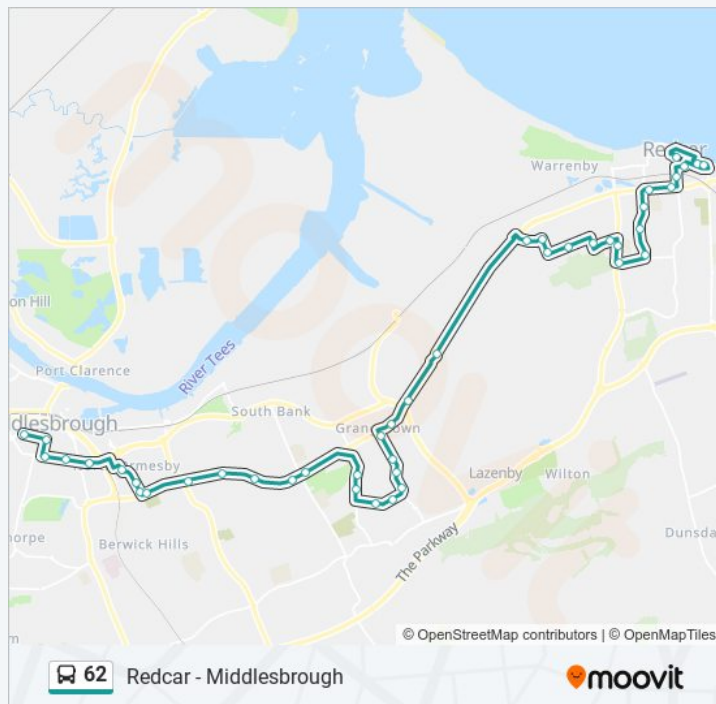

### Direction: Middlesbrough

42 stops

[VIEW LINE SCHEDULE](#)

- Regent Walk Shopping Centre, Redcar
- The Plimsoll Line, Redcar
- Moore Street, Redcar
- Town Clock, Redcar
- Redcar Central Rail Station, Redcar
- Redcar & Cleveland College, Redcar
- Thames Road, Redcar
- Newcomen Methodist Church - Mersey Road, Redcar
- St Hilda's Church, Redcar
- Cambrian Avenue, Redcar
- Roseberry Road West End, Redcar
- Staithes Road, Dormanstown
- Baysdale Grove, Dormanstown
- Rosedale Grove, Dormanstown
- All Saints' Church, Dormanstown
- The Green, Dormanstown
- Wilton Avenue, Dormanstown
- International East Gate, Dormanstown
- British Steel Lackenby Works, Trunk Road - Corus
- International West Gate, Grangetown
- St David's Road, Grangetown

International East Gate, Dormanstown

Broadway West, Dormanstown

Wilton Avenue, Dormanstown

The Green, Dormanstown

Rosedale Grove, Dormanstown

Staithe Road, Dormanstown

Waveney Road, Redcar

Roseberry Road West End, Redcar

St Hilda's Church, Redcar

Newcomen Methodist Church - Mersey Road,  
Redcar

Thames Road, Redcar

Redcar & Cleveland College, Redcar

Sandringham Road, Redcar

Redcar Central Rail Station, Redcar

Regent Walk Shopping Centre, Redcar

**Direction:** Redcar

**Stops:** 43

**Trip Duration:** 60 min

**Line Summary:**

The Plimsoll Line, Redcar

Moore Street, Redcar

Town Clock, Redcar

62 bus time schedules and route maps are available in an offline PDF at [moovitapp.com](https://moovitapp.com). Use the [Moovit App](#) to see live bus times, train schedule or subway schedule, and step-by-step directions for all public transit in North East and Cumbria.