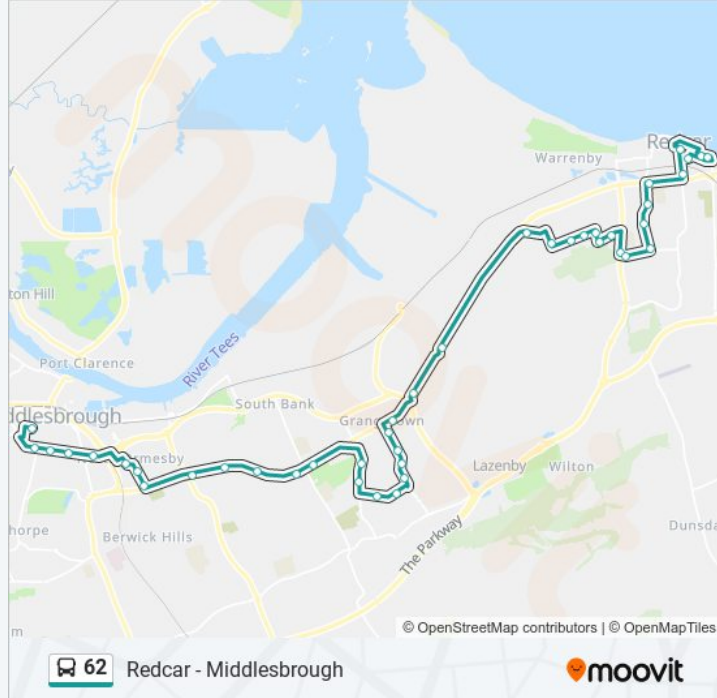

### 62 bus Info

**Direction:** Middlesbrough

**Stops:** 42

**Trip Duration:** 60 min

**Line Summary:**

St George's Road, Grangetown

Kingsley Road, Grangetown

Shaw Crescent, Grangetown

Rydal Avenue, Grangetown

Clynes Road, Eston

Labour Club, Eston

Gofton Place, Eston

Monmouth Road, Eston

Low Grange Farm, Teesville

Brunswick Avenue, Teesville

Cleveland Retail Park, Skippers Lane Ind Est

Cherwell Terrace, Brambles Farm

Kestrel Avenue, Brambles Farm

The Buccaneer, North Ormesby

Working Mens Club, North Ormesby

Market Place, North Ormesby

Elstone Road, Middlesbrough

Myrtle Street, Middlesbrough

Teesside University

Amber Street, Middlesbrough

Bus Station Stand 11, Middlesbrough

**Direction: Redcar**

43 stops

[VIEW LINE SCHEDULE](#)

Bus Station Stand 3, Middlesbrough

Town Hall, Middlesbrough