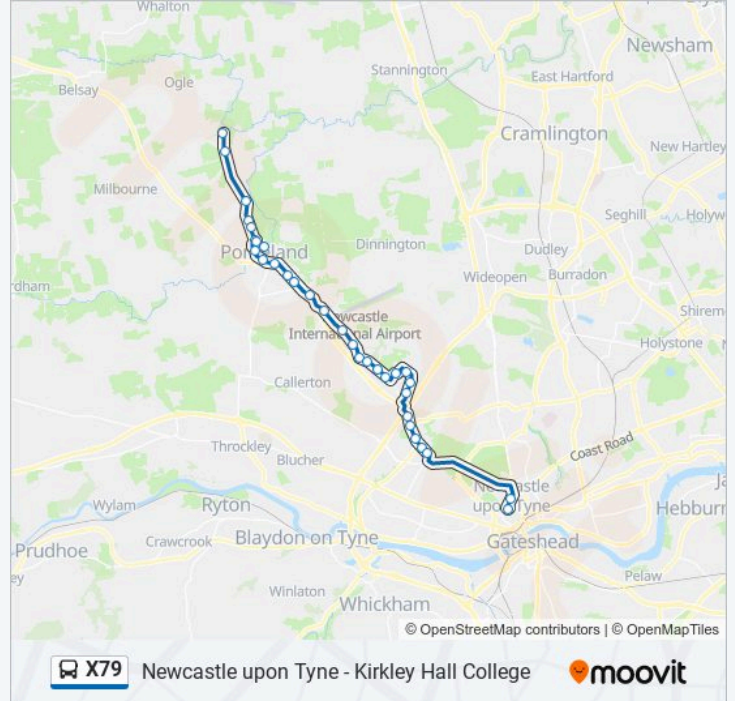

### Direction: Kirkley Hall College

31 stops

[VIEW LINE SCHEDULE](#)

- Eldon Square Bus Station, Newcastle upon Tyne
- Haymarket Barras Bridge, Newcastle upon Tyne
- Ponteland Road - Greenhill View, Cowgate
- Ponteland Road-Springfield Road, Cowgate
- Ponteland Road-Fuchsia Place, Blakelaw
- Ponteland Road - Antrim Close, Kenton Bar
- Ponteland Road - St Buryan Crescent, Kenton Bar
- Brunton Lane-Tudor Way, Kingston Park
- Brunton Lane, Kingston Park
- Windsor Way-Ascot Walk, Kingston Park
- Brunton Road-Teddington Close, Kingston Park
- Kenton Bank Foot
- Ponteland Road-Bullock Steads, Kenton Bank Foot
- Ponteland Road-South Drive, Woolsington
- Ponteland Road - Green Lane, Woolsington
- Ponteland Road-Bee Croft, Woolsington
- Ponteland Rd-Hawthorn Cottage, Callerton Parkway
- Ponteland Road - Newcastle Airport, Airport
- Prestwick Road End, Prestwick
- Elm Road, Prestwick

### X79 bus Info

**Direction:** Kirkley Hall College

**Stops:** 31

**Trip Duration:** 37 min

**Line Summary:**

Cheviot View, Ponteland

Bell Villas, Ponteland

Thornhill Road Shops, Ponteland

Coates Middle School, Ponteland

Ashbrooke Drive, Ponteland

Thornhill Road, Ponteland

Police Hq Road End, Ponteland

Smallburn, Ponteland

Hiddlestone, Ponteland

Main Lodge, Kirkley Hall College

College, Kirkley Hall College

**Direction: Newcastle upon Tyne**

34 stops

[VIEW LINE SCHEDULE](#)

College, Kirkley Hall College

Main Lodge, Kirkley Hall College

Hiddlestone, Ponteland

Smallburn, Ponteland

Police Hq Road End, Ponteland