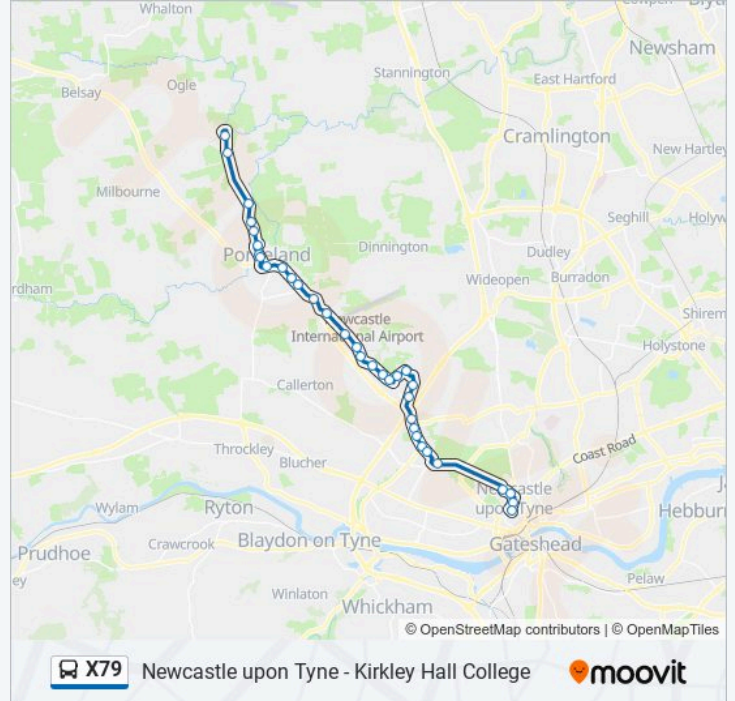

**Line Summary:**

Ponteland Road-South Drive, Woolsington

Ponteland Road-Bullock Steads, Kenton Bank Foot

Kenton Bank Foot

Brunton Road-Teddington Close, Kingston Park

Windsor Way-Brunton Road, Kingston Park

Brunton Lane, Kingston Park

Brunton Lane-Beaminstor Way, Kingston Park

Ponteland Road - Hazeldene Avenue, Kenton Bar

Ponteland Road - Kenton Lane, Kenton Bar

Cowgate-Ponteland Road, Kenton Bar

Ponteland Road-Eastern Way, Cowgate

Ponteland Road-St Peters Church, Cowgate

Ponteland Road - Moorhead, Cowgate

Claremont Rd-Claremont Pl, Newcastle upon Tyne

Claremont Road-Museum, Newcastle upon Tyne

Haymarket Barras Bridge, Newcastle upon Tyne

Eldon Square Bus Station, Newcastle upon Tyne

X79 bus time schedules and route maps are available in an offline PDF at [moovitapp.com](https://moovitapp.com). Use the Moovit App to see live bus times, train schedule or subway schedule, and step-by-step directions for all public transit in North East and Cumbria.