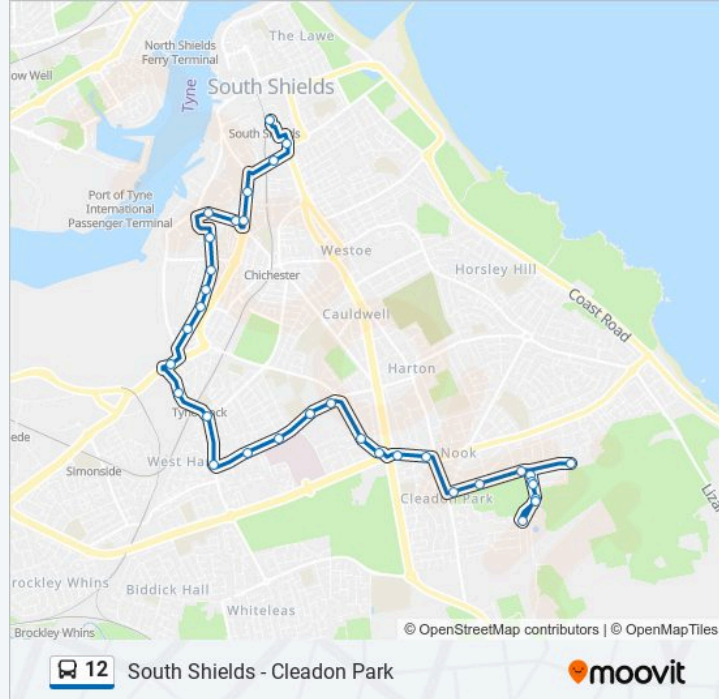

12 bus Info

Direction: Cleadon Park

Stops: 30

Trip Duration: 23 min

Line Summary:

Harton Nook

Quarry Lane-Sunderland Road, Cleadon Park

Quarry Lane-Pine Avenue, Cleadon Park

12 bus Info

Direction: South Shields

Stops: 34

Trip Duration: 23 min

Line Summary:

Quicksilver Way, West Harton

Boldon Lane-Stanhope Road, West Harton

Boldon Lane - Hudson Street, Tyne Dock

Slake Terrace, Tyne Dock

South Eldon Street-Devonshire Street, Tyne Dock

South Eldon Street-Barnes Road, Laygate

South Eldon Street-Fraser Close, Laygate

South Eldon Street-Drake Close, Laygate

Eldon Street, Laygate

B1301 - Commercial Road, Laygate

Laygate

Western Approach, Laygate

Western Approach-Tudor Road, Laygate

Crossgate, South Shields

Fowler Street - Town Hall, South Shields

Interchange, South Shields

12 bus time schedules and route maps are available in an offline PDF at moovitapp.com. Use the Moovit App to see live bus times, train schedule or subway schedule, and step-by-step directions for all public transit in North East and Cumbria.