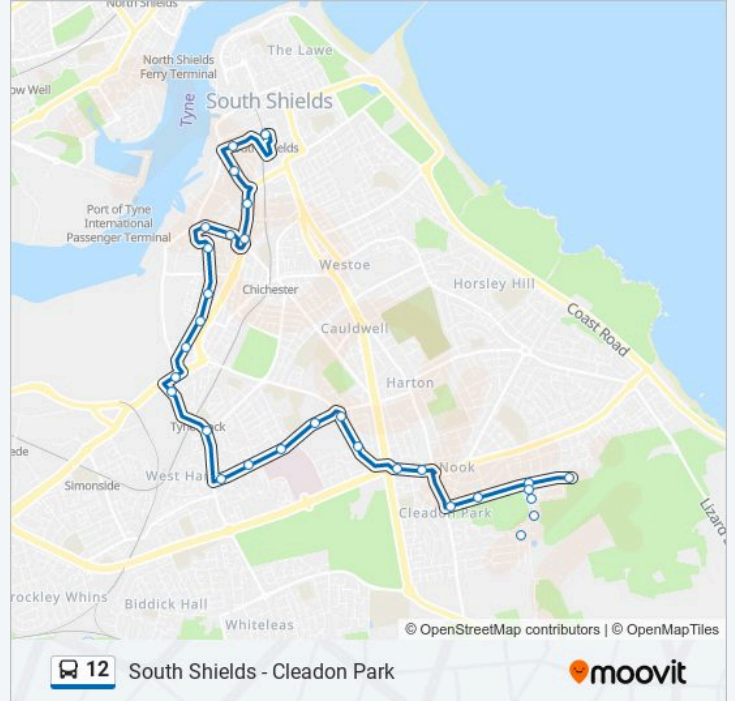

Direction: Cleadon Park

30 stops

[VIEW LINE SCHEDULE](#)

- Interchange, South Shields
- Coronation Street, South Shields
- Station Road-Industrial Estate, South Shields
- Western Approach-Victoria Road, Laygate
- Western Approach, Laygate
- Laygate
- Laygate
- Eldon Street, Laygate
- South Eldon Street-Cain House, Laygate
- South Eldon Street-Barnes Road, Laygate
- South Eldon Street-Dean Road, Tyne Dock
- Slake Terrace, Tyne Dock
- Hudson Street, Tyne Dock
- Boldon Lane-Stanhope Road, West Harton
- Harton Lane, West Harton
- Harton Lane-Blyth Court, West Harton
- South Tyneside Hospital, Harton Moor
- Harton Lane-School, Harton Moor
- Temple Park Road-Harton Lane, Harton Moor
- Temple Park Road - Temple Green, Harton Moor
- Prince Edward Road-King George Road, Harton Nook

Quarry Lane-The Lonnen, Cleadon Park

Watson Avenue, Cleadon Park

The Lonnen-Quarry Lane, Cleadon Park

The Lonnen-Eastway, Cleadon Park

The Lonnen-Hillcrest, Cleadon Park

The Lonnen, Cleadon Park

Direction: South Shields

34 stops

[VIEW LINE SCHEDULE](#)

Watson Avenue, Cleadon Park

The Lonnen-Quarry Lane, Cleadon Park

The Lonnen-Eastway, Cleadon Park

The Lonnen-Hillcrest, Cleadon Park

The Lonnen, Cleadon Park

The Lonnen-Hillcrest, Cleadon Park

12 bus Info

Direction: South Shields

Stops: 34

Trip Duration: 23 min

Line Summary:

Quicksilver Way, West Harton

Boldon Lane-Stanhope Road, West Harton

Boldon Lane - Hudson Street, Tyne Dock