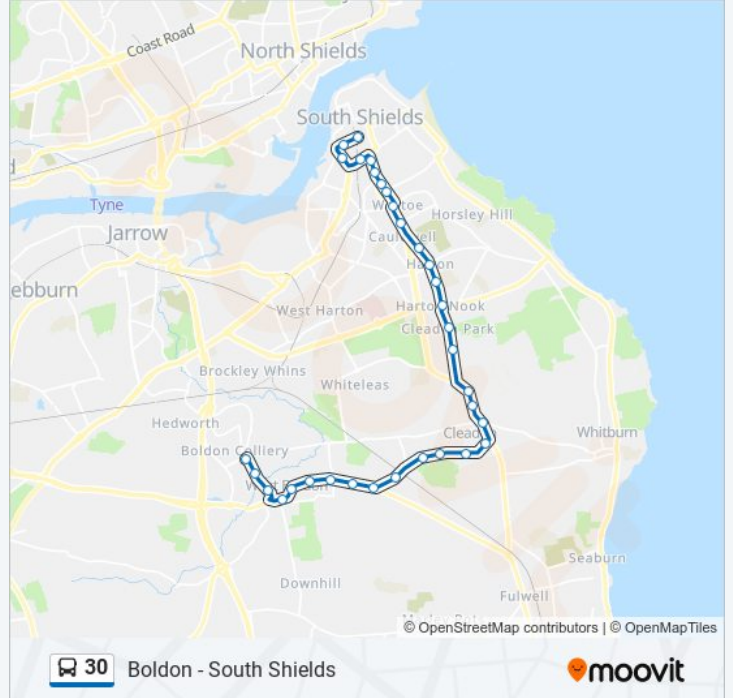

Western Terrace-Methodist Church, East Boldon

Western Terrace-Aviemore Road, West Boldon

Addison Road, West Boldon

Addison Road, West Boldon

North Road-School, West Boldon

North Road-Wilfred Street, Boldon

Hubert Street - Asda, Boldon

Direction: Fellgate

37 stops

[VIEW LINE SCHEDULE](#)

Interchange, South Shields

Coronation Street-Cornwallis Street, South Shields

Station Road-Industrial Estate, South Shields

Crossgate, South Shields

Westoe Road - Town Hall, South Shields

Westoe Road-Hyde Street, Westoe

Westoe Road-Madeira Terrace, Westoe

Westoe Road-Mowbray Road, Westoe

Dean Road - Ada Street, Westoe

Sunderland Road-Grosvenor Road, Westoe

Fellgate Avenue - Sandiacres, Hedworth

Fellgate Avenue-School, Hedworth

Durham Drive-Fellgate Avenue, Fellgate

Direction: South Shields

48 stops

[VIEW LINE SCHEDULE](#)

Durham Drive-Fellgate Avenue, Fellgate