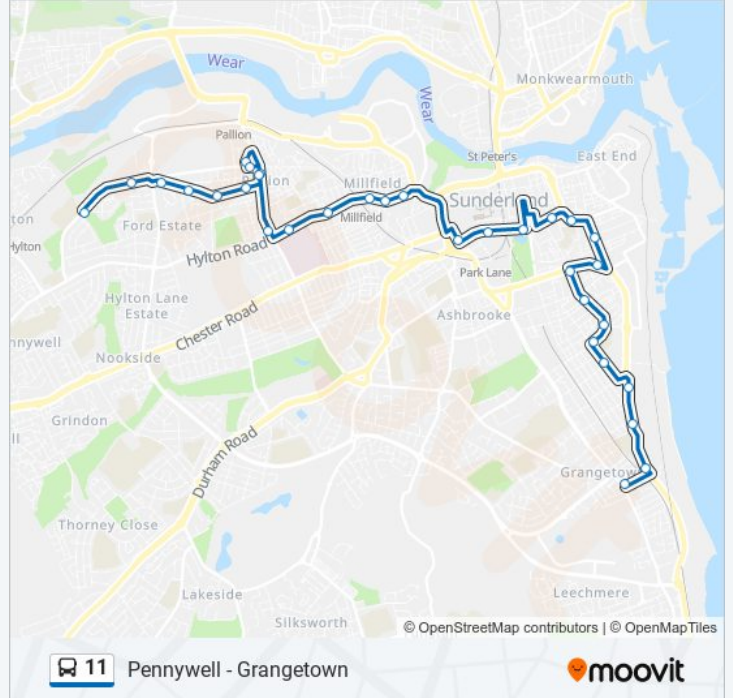

Millfield Metro, Millfield

Hylton Road-Gilsland Street, Millfield

Royal Hospital Hylton Road H, Millfield

Pallion Road, Ford

St Lukes Terrace, Pallion

St Lukes Road - Exeter Street, Pallion

Meldon Road, Pallion

St Lukes Terrace, Pallion

Midmoor Road-Mortimer Street, Pallion

Midmoor Road-Fourstones Road, Ford

West Moor Road-Fordham Road, Ford

West Moor Road-St Lukes Road, Ford

St Lukes Road-Flax Square, Ford

Phoenix Road - St Lukes Road, Pennywell

11 bus time schedules and route maps are available in an offline PDF at moovitapp.com. Use the [Moovit App](#) to see live bus times, train schedule or subway schedule, and step-by-step directions for all public transit in North East and Cumbria.

[About Moovit](#) • [MaaS Solutions](#) • [Supported Countries](#) • [Mooviter Community](#)

© 2024 Moovit - All Rights Reserved

Check Live Arrival Times